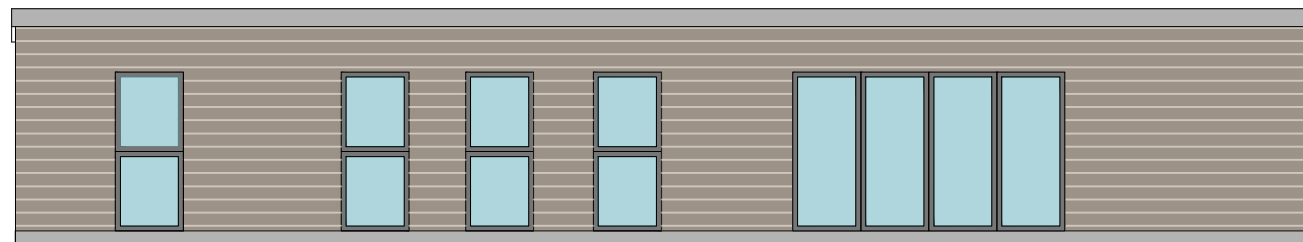

Castlehill, Birnie

external finishes

roof
metal sheeting - dark grey

walls
composite cladding - brown

windows and eaves
grey upvc

South Elevation

East Elevation

North Elevation