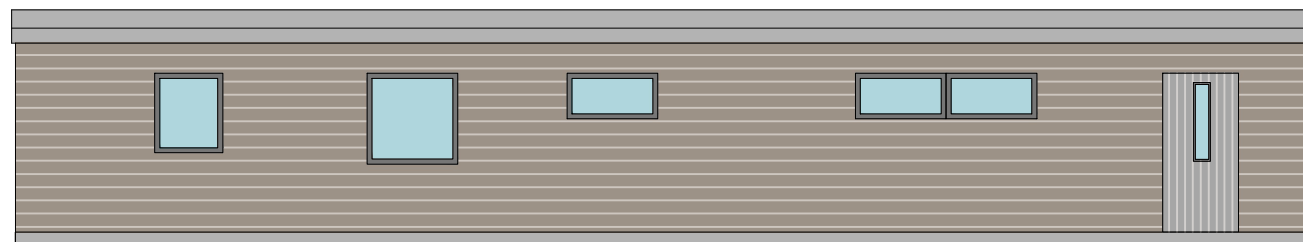

Castlehill, Birnie

external finishes

roof
metal sheeting - dark grey

walls
composite cladding - brown

windows and eaves
grey upvc

South Elevation

East Elevation

North Elevation