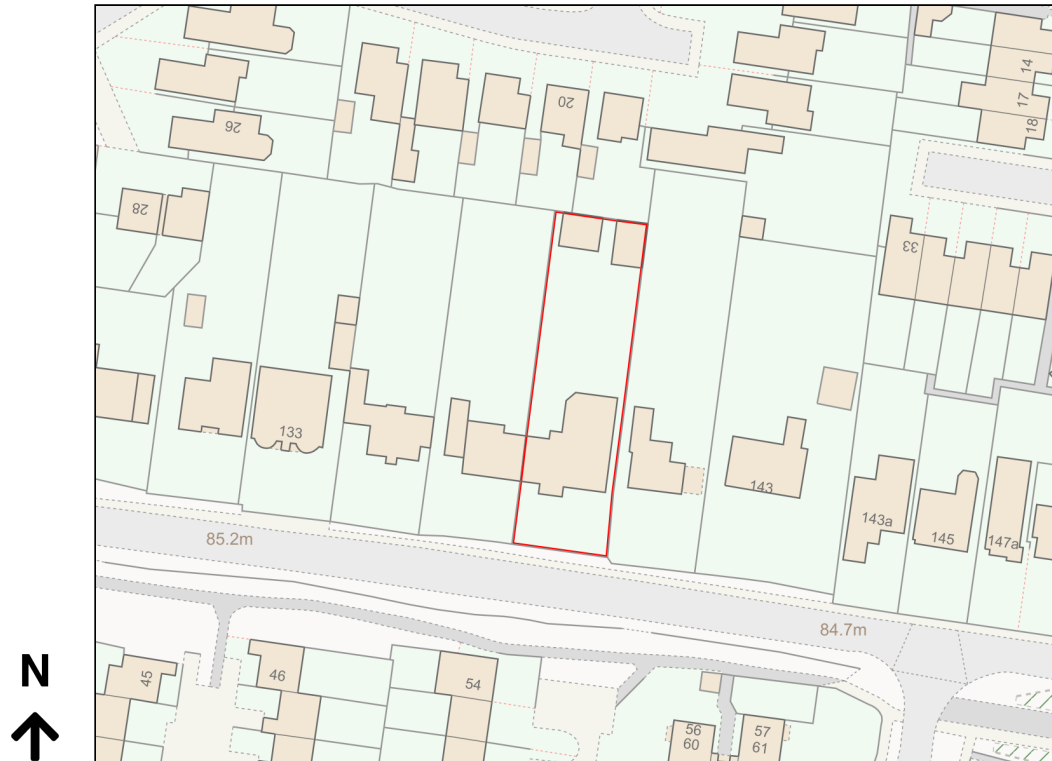

Location Plan

Site Address: 139, Hertford Road, Stevenage, SG2 8ST

Date Produced: 18-Apr-2024

Scale: 1:1250 @A4

Planning Portal Reference: PP-12976826v2