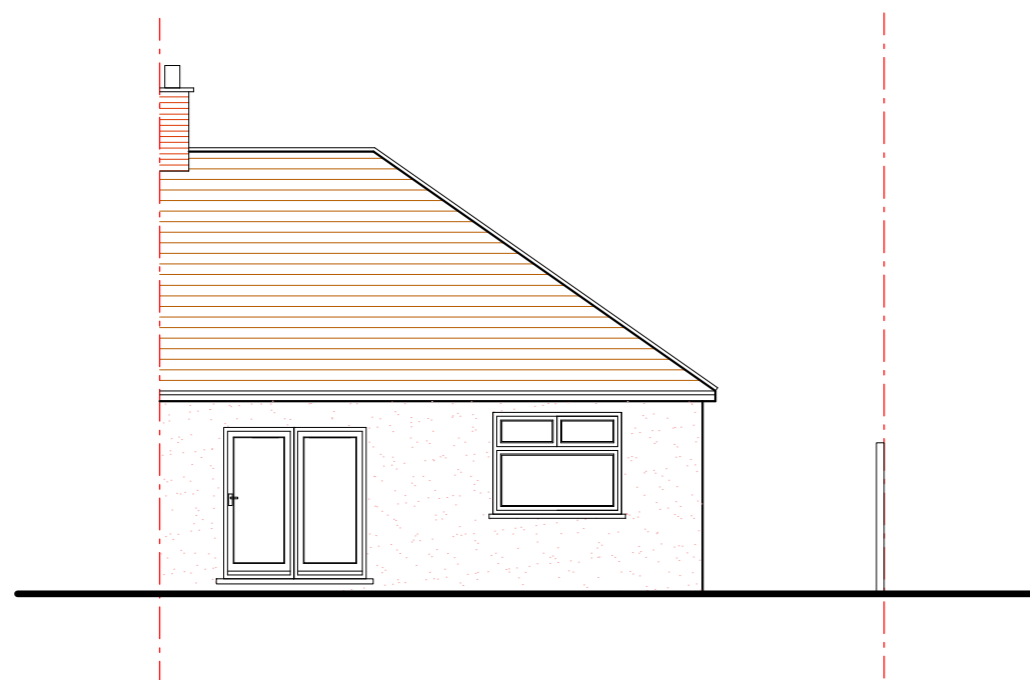

East Elevation

South Elevation

West Elevation

North Elevation

EXISTING ELEVATIONS

88 Radlett Road, Watford, WD24 4LL

THE GILLETT MACLEOD PARTNERSHIP
Chartered Architects & Town Planning Consultants
1 High Road Old Eastcote Pinner Middlesex HA5 2EW tel. 0208 868 1333

Drg. No. 24/3625/05
Scale 1:100
Date 04/04/24
Drawn by KH

REVISION
© drawer