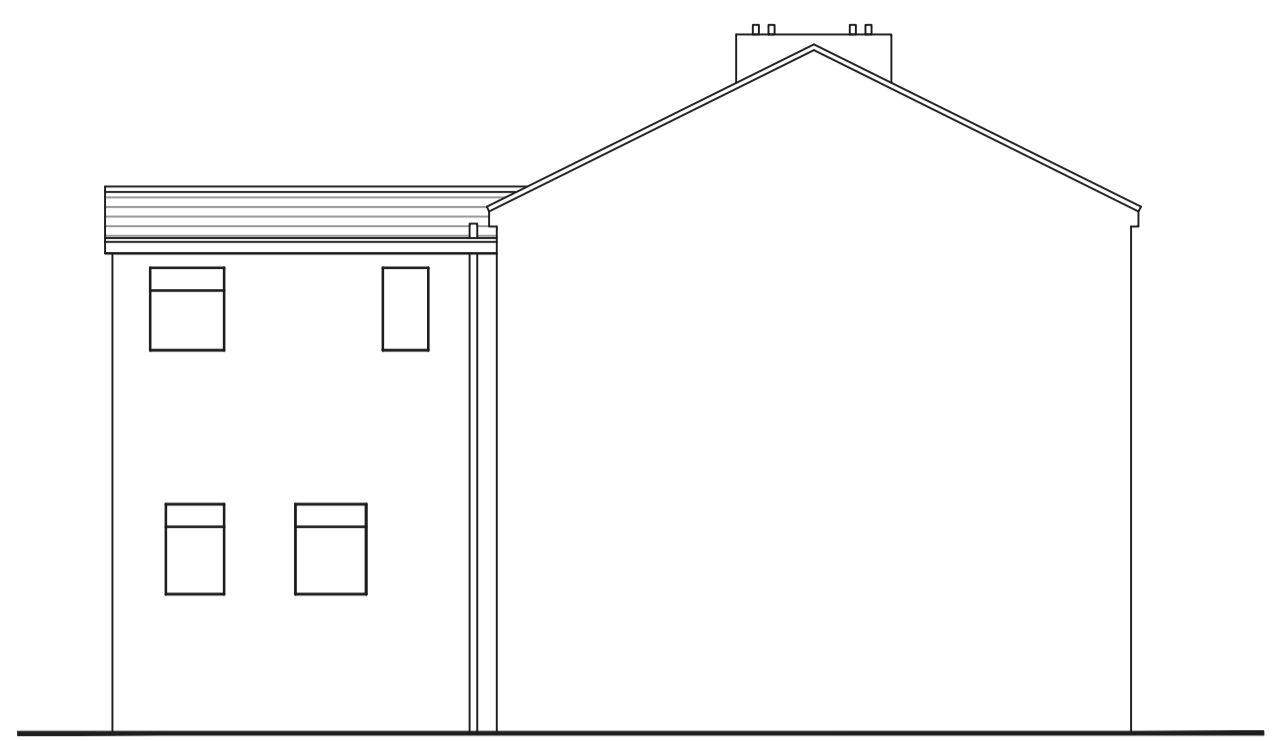

Front Elevation

Rear Elevation

Existing Side Elevations/Section

Existing Ground Floor Plan

Existing First Floor Plan

Address			
25 Albert Road, L22			
Job Title			
Loft Conversion			
Drawing title			
Existing Plans			
Chkd	Appvd	date	scale
		Feb '24	1:50/1:100 @ A1
Dwg No.			
002			