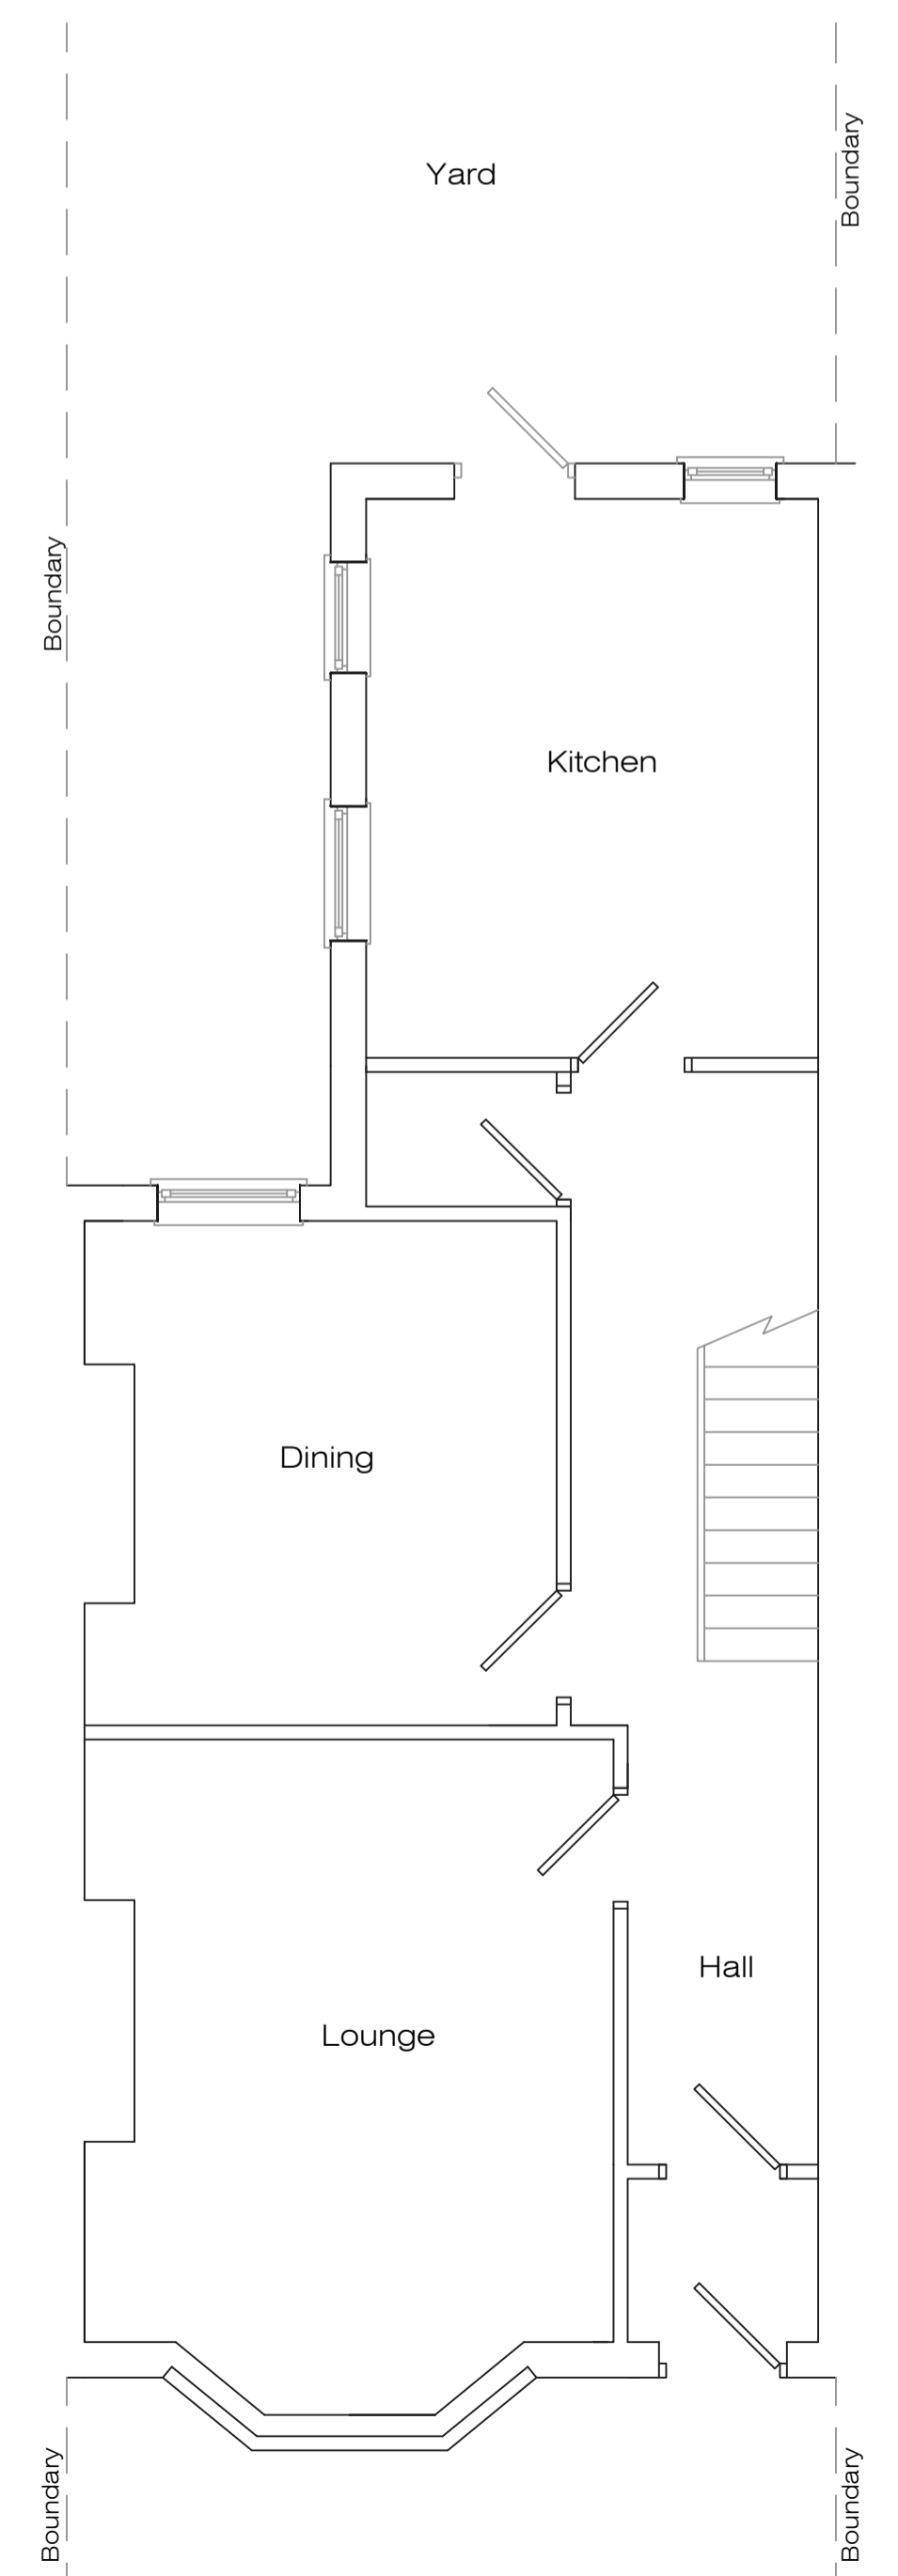

Front Elevation

Rear Elevation

Existing Side Elevations/Section

Existing Ground Floor Plan

Existing First Floor Plan

Address			
25 Albert Road, L22			
Job Title			
Loft Conversion			
Drawing title			
Existing Plans			
Chkd	Appvd	date	scale
		Feb '24	1:50/1:100 @ A1
Dwg No.			
002			