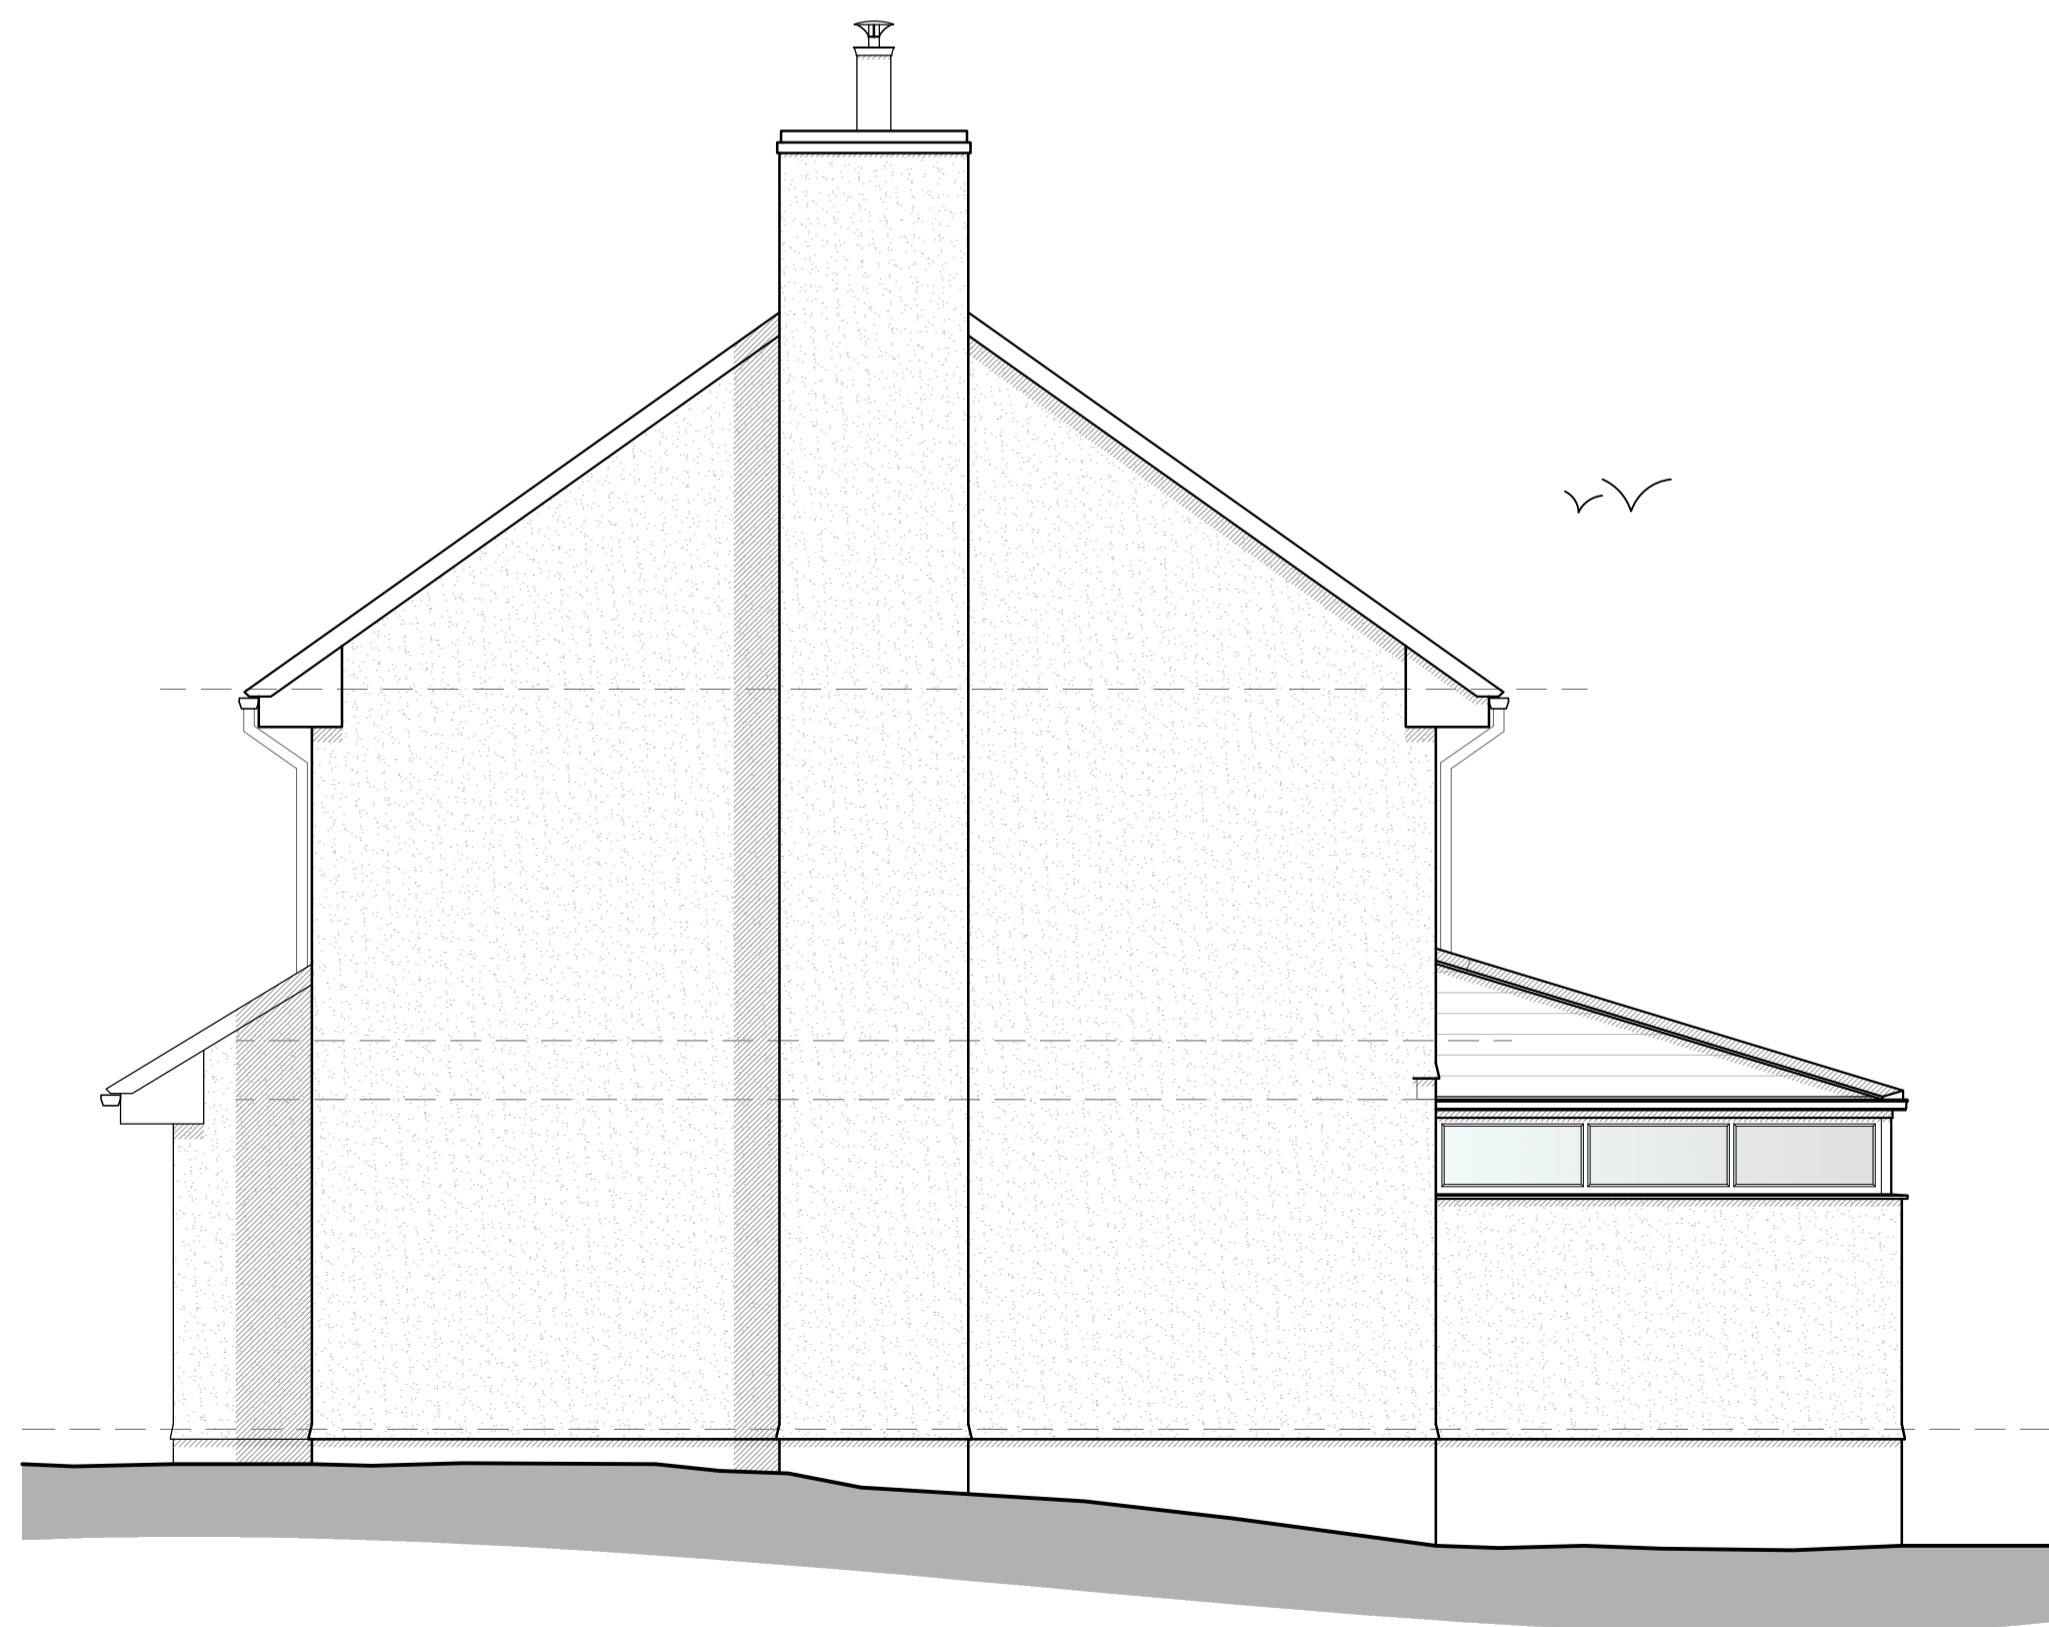

EAST ELEVATION | AS EXISTING

NORTH ELEVATION | AS EXISTING

WEST ELEVATION | AS EXISTING

SOUTH ELEVATION | AS EXISTING

Rev.	Date	Detail	Drawn by	Checked by	Drawing Scale
Feb 2024	JC	LW			1:50 @ A1

A: The Astrolabe, Cheddar business park, BS27 3EB
 E: Studio@ArchiWest.co.uk T: 01934 311017
 W: www.ArchiWest.co.uk

Drawing Stage
SURVEY

Drawing title
EXISTING ELEVATIONS

Project
FELTON
 3 Orchard Close

Drawing number Rev.

0244.03 -