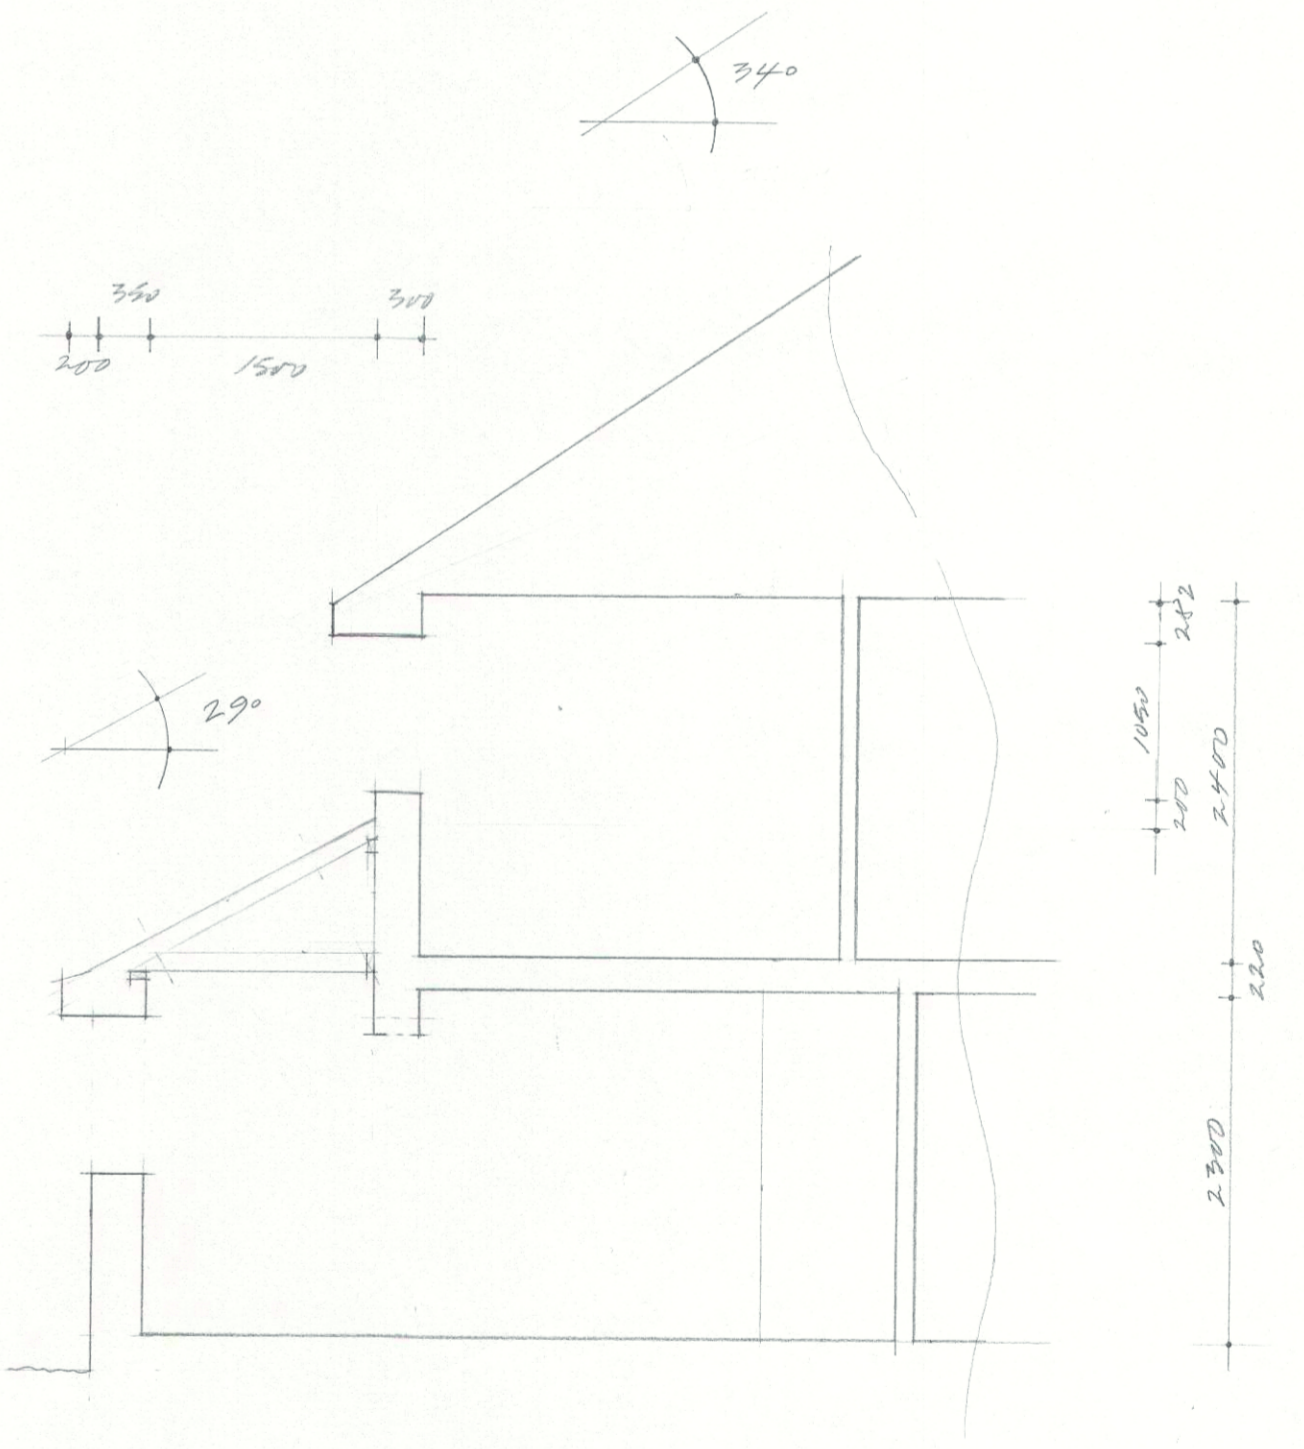

STAIRWORK OVER - TO DESIGN

KITCHEN - TO DESIGN

RE-USE LARGER EXISTING WINDOW

4 PARRY COBBE · WICK ST LAWRENCE · N-V-M · P3122 ATF
 800
 310 500

DRAWING REF: 4PC-03

PROPOSED PARE GRAYNS FUTURE LAYOUT & SECTION
 SCALE 1:50 P&R
 APRIL 2024