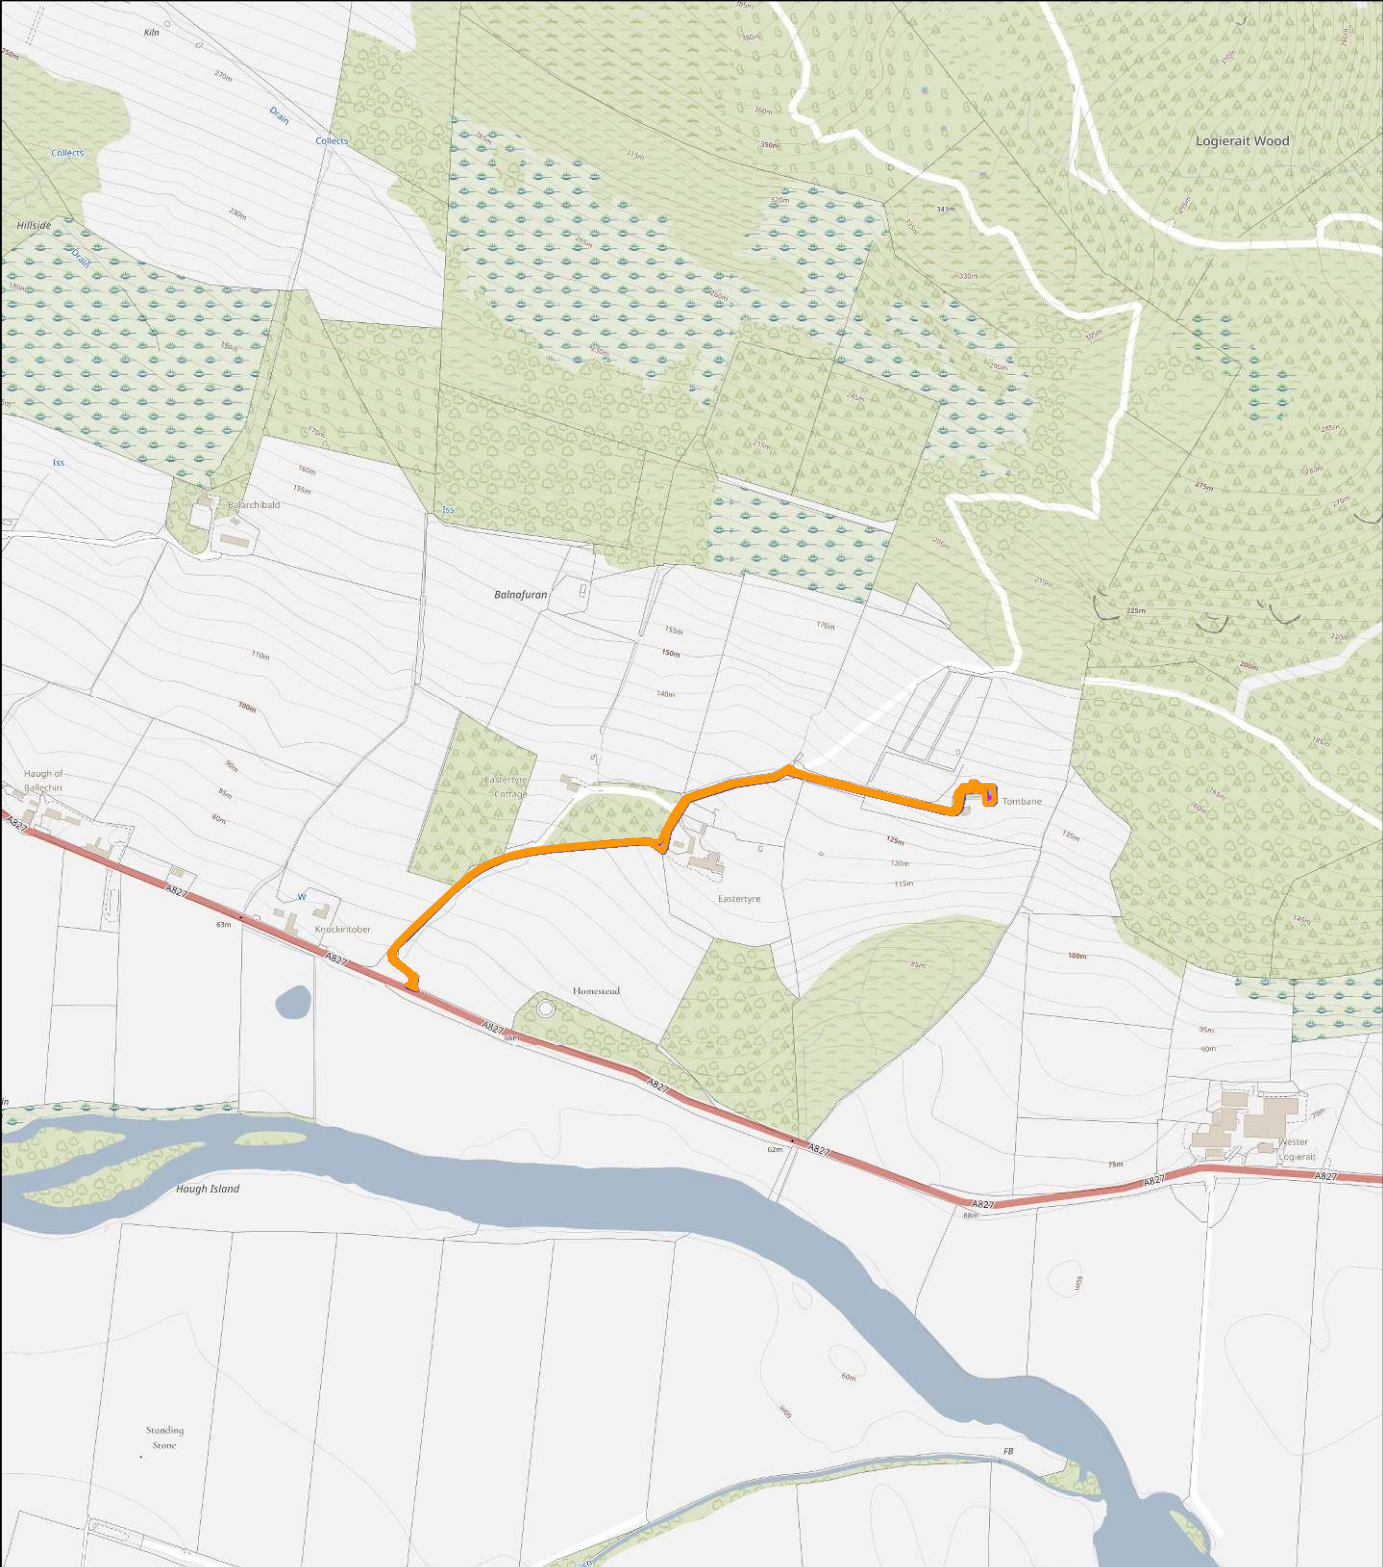

## NEIGHBOUR NOTIFICATION

Location Plan showing planning application site

This map is for Neighbour Notification ONLY. It must not be reproduced or used for any other purpose.

© Crown copyright [and database rights] 2023 OS 100016971. You are permitted to use this data solely to enable you to respond to, or interact with, the organisation that provided you with the data. You are not permitted to copy, sub-licence, distribute or sell any of this data to third parties in any form.