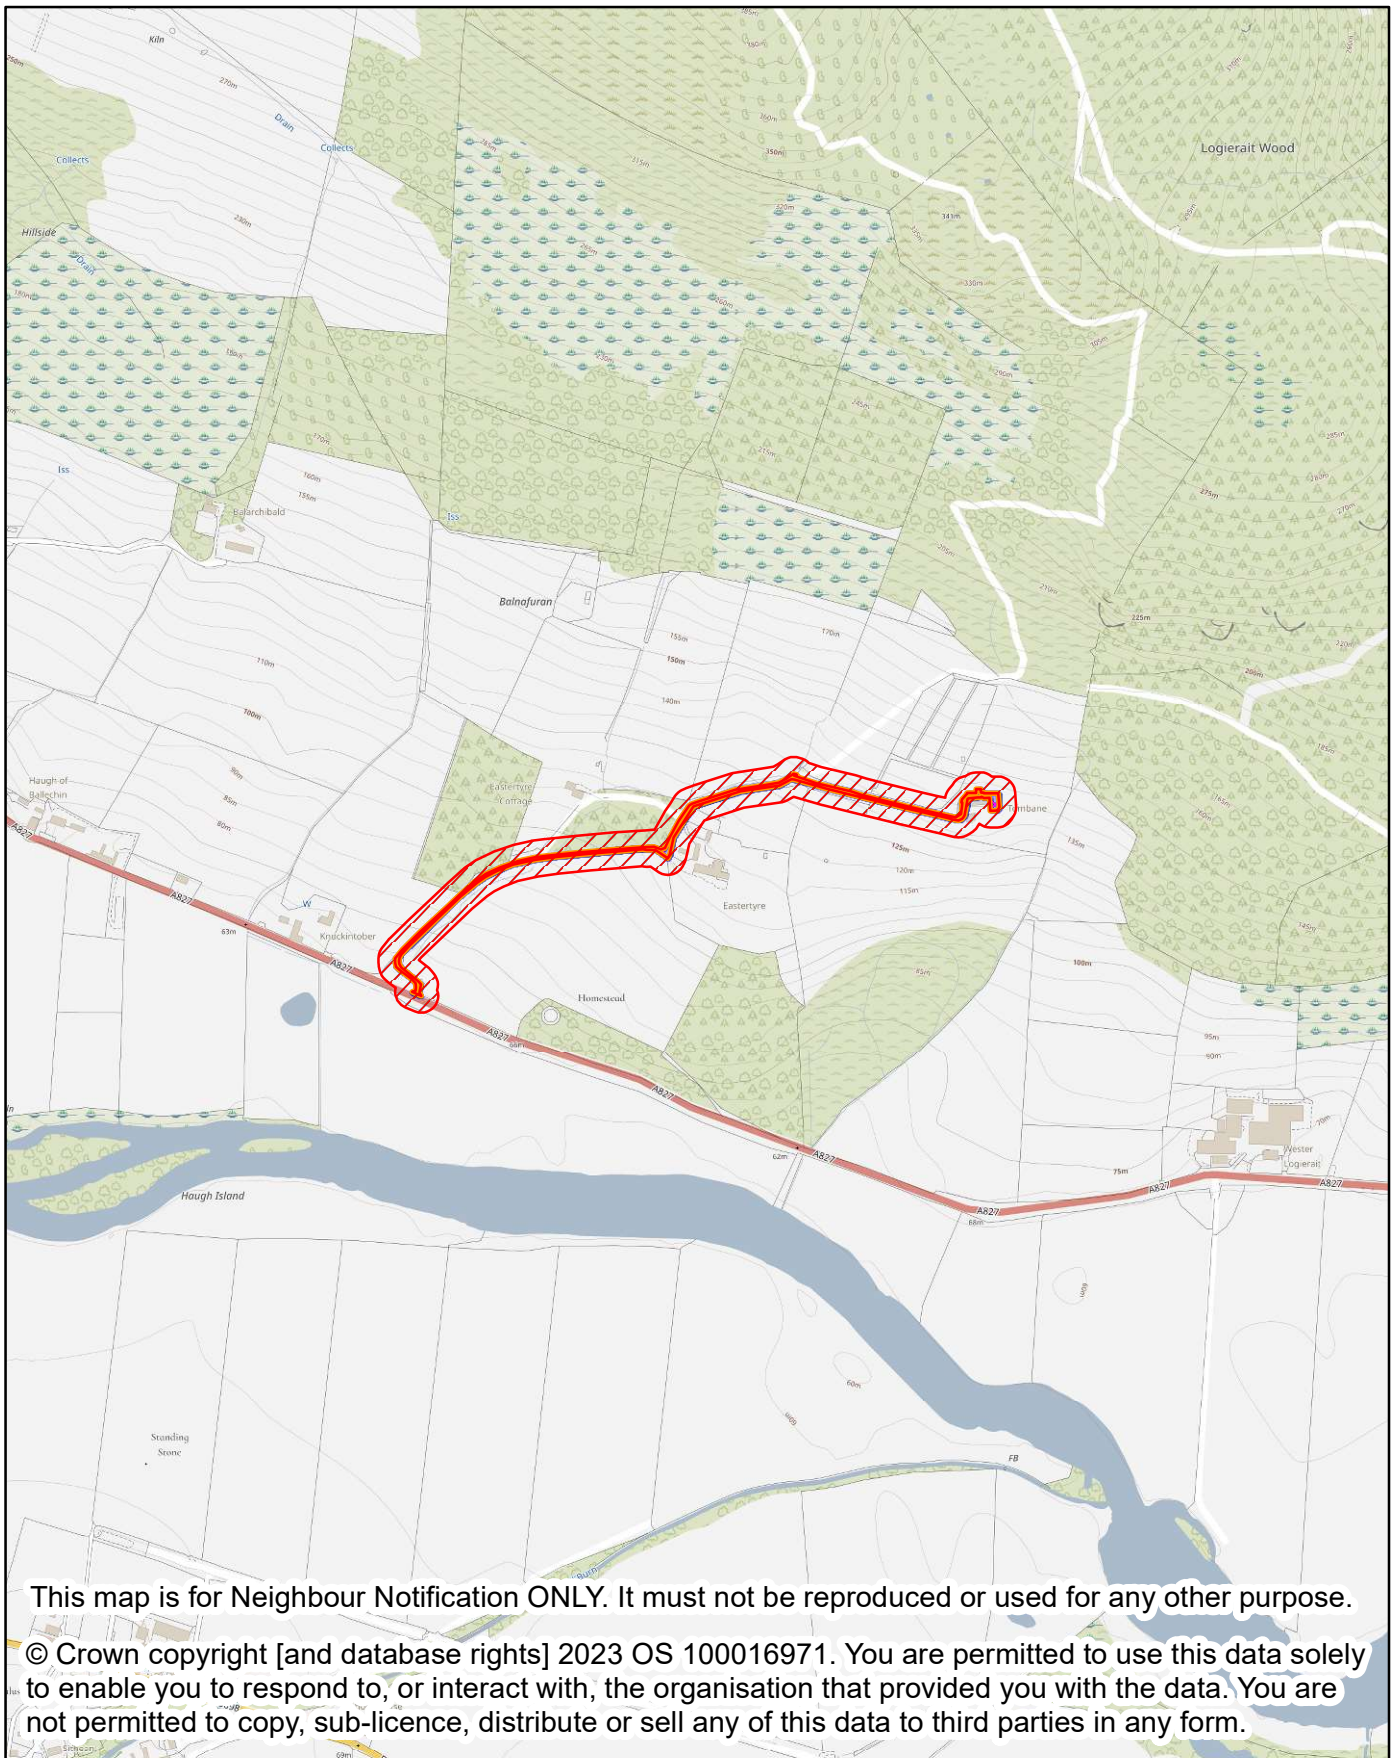

## NEIGHBOUR NOTIFICATION

Location Plan showing planning application site

This map is for Neighbour Notification ONLY. It must not be reproduced or used for any other purpose.

© Crown copyright [and database rights] 2023 OS 100016971. You are permitted to use this data solely to enable you to respond to, or interact with, the organisation that provided you with the data. You are not permitted to copy, sub-licence, distribute or sell any of this data to third parties in any form.