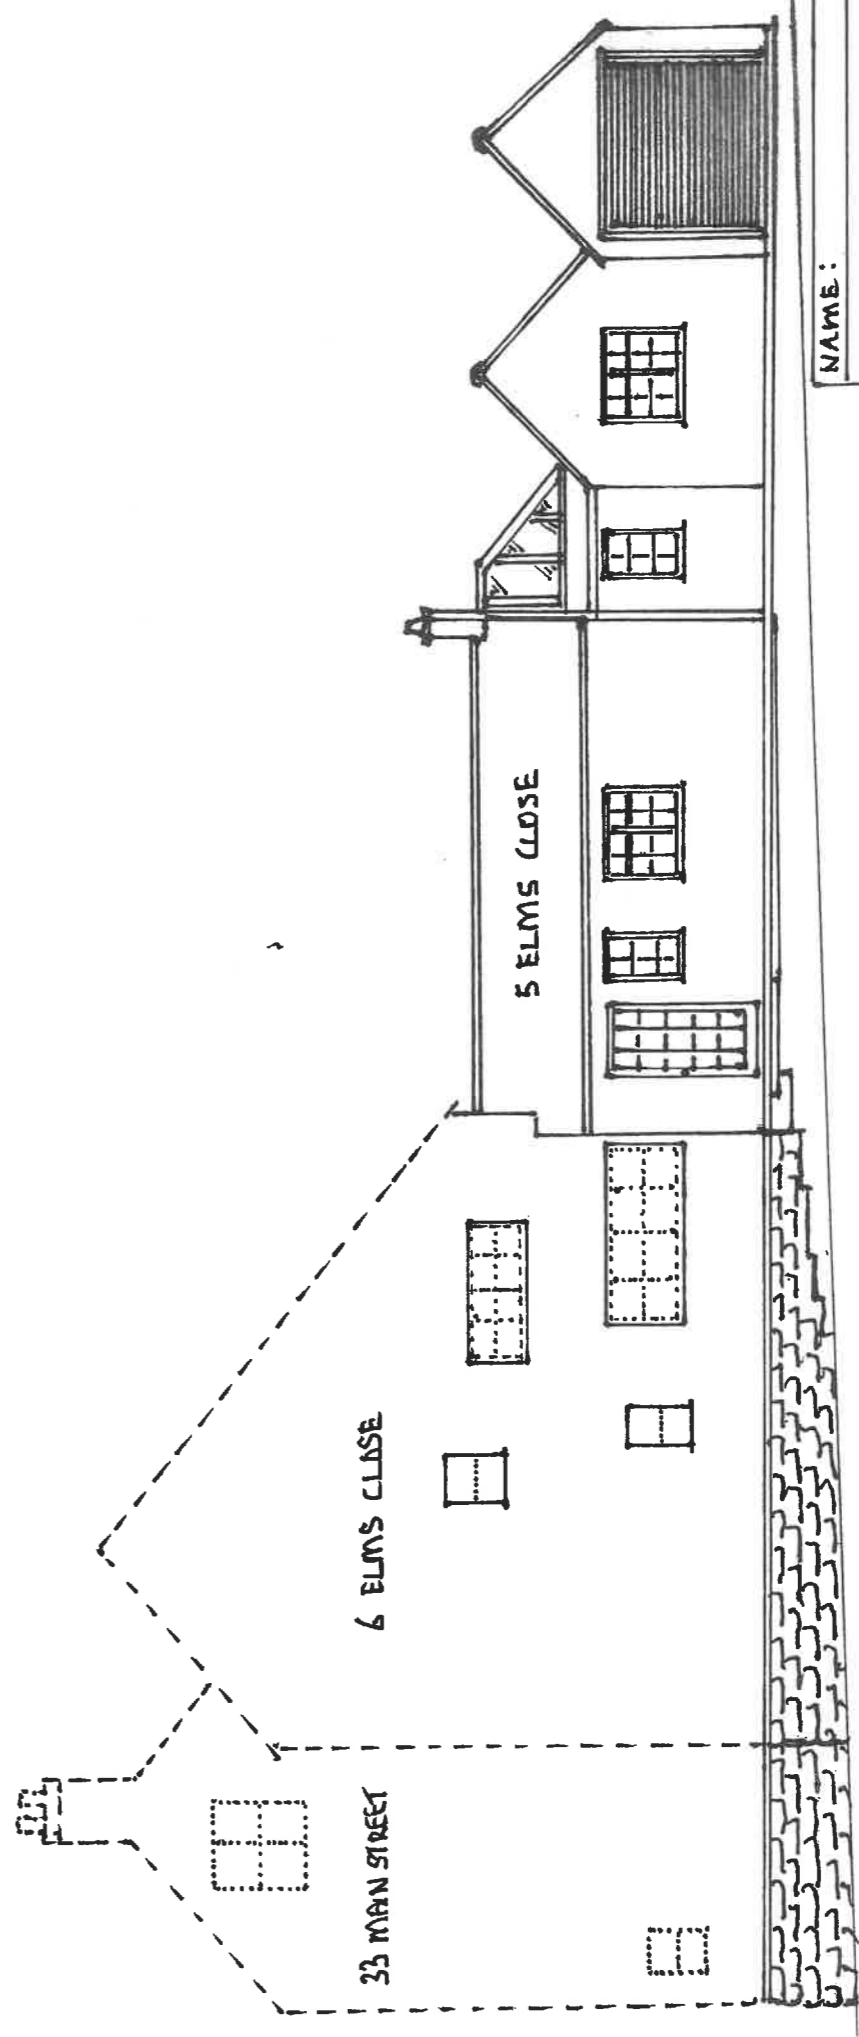

SOUTH EAST ELEVATION EXISTING

NORTH WEST ELEVATION EXISTING

NORTH EAST ELEVATION EXISTING

NAME:

MR C P ROWBOTTOM

SITE ADDRESS:

ELMS FARM COTTAGE
5 ELMS CLOSE
REMPSTONE

NOTTINGHAM LE12 6RF

SCALE DATE DRAWN BY

1:100 CPR

DRAWING NO DIVISION NO

CPR 1