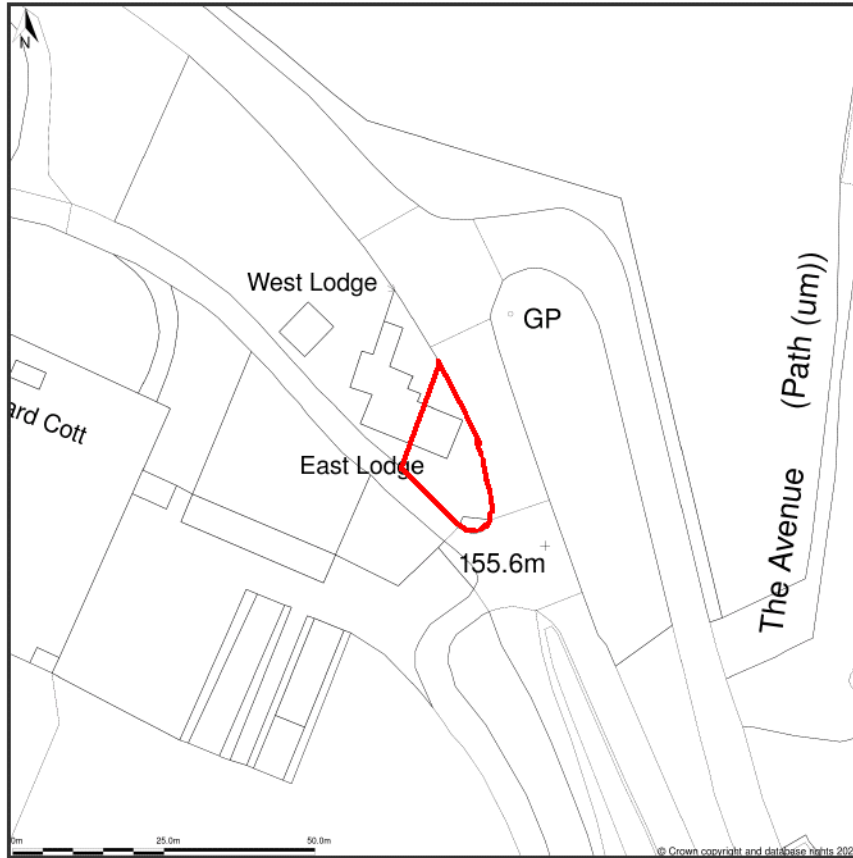

East Lodge, Winchester Road, Bordean, Petersfield, Hampshire, GU32 1EP

Location Plan shows area bounded by: 469862.44, 124390.87 470003.86, 124532.29 (at a scale of 1:1250), OSGridRef: SU69932446. The representation of a road, track or path is no evidence of a right of way. The representation of features as lines is no evidence of a property boundary.

Produced on 2nd Oct 2023 from the Ordnance Survey National Geographic Database and incorporating surveyed revision available at this date. Reproduction in whole or part is prohibited without the prior permission of Ordnance Survey. © Crown copyright 2023. Supplied by [www.buyaplan.co.uk](http://www.buyaplan.co.uk) a licensed Ordnance Survey partner (100053143). Unique plan reference: #00851208-935B8F.