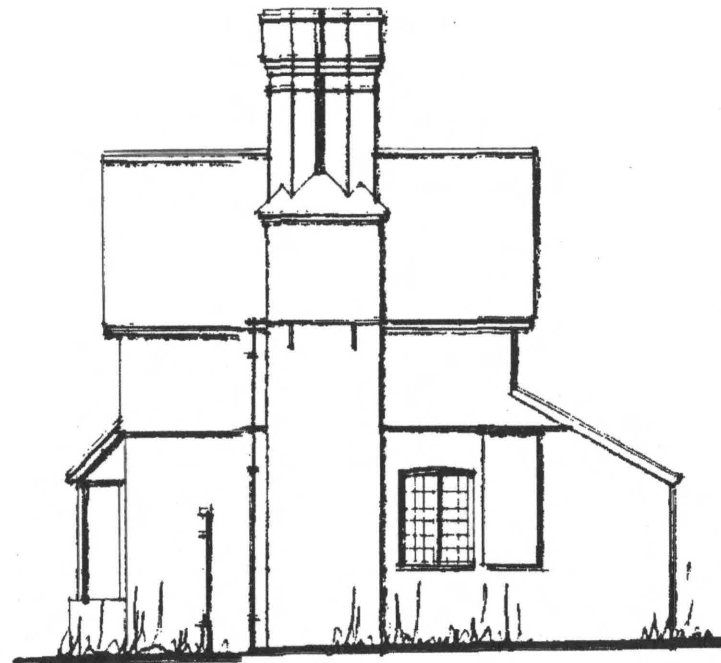

FRONT ELEVATION

SIDE ELEVATION

REAR ELEVATION

0  2.5 Metres  
SCALE 1:100 @ A3

East Lodge  
Bordean Manor  
Bordean  
Petersfield GU32 1EP

EXISTING ELEVATIONS

DRAWING N° EL/23/01