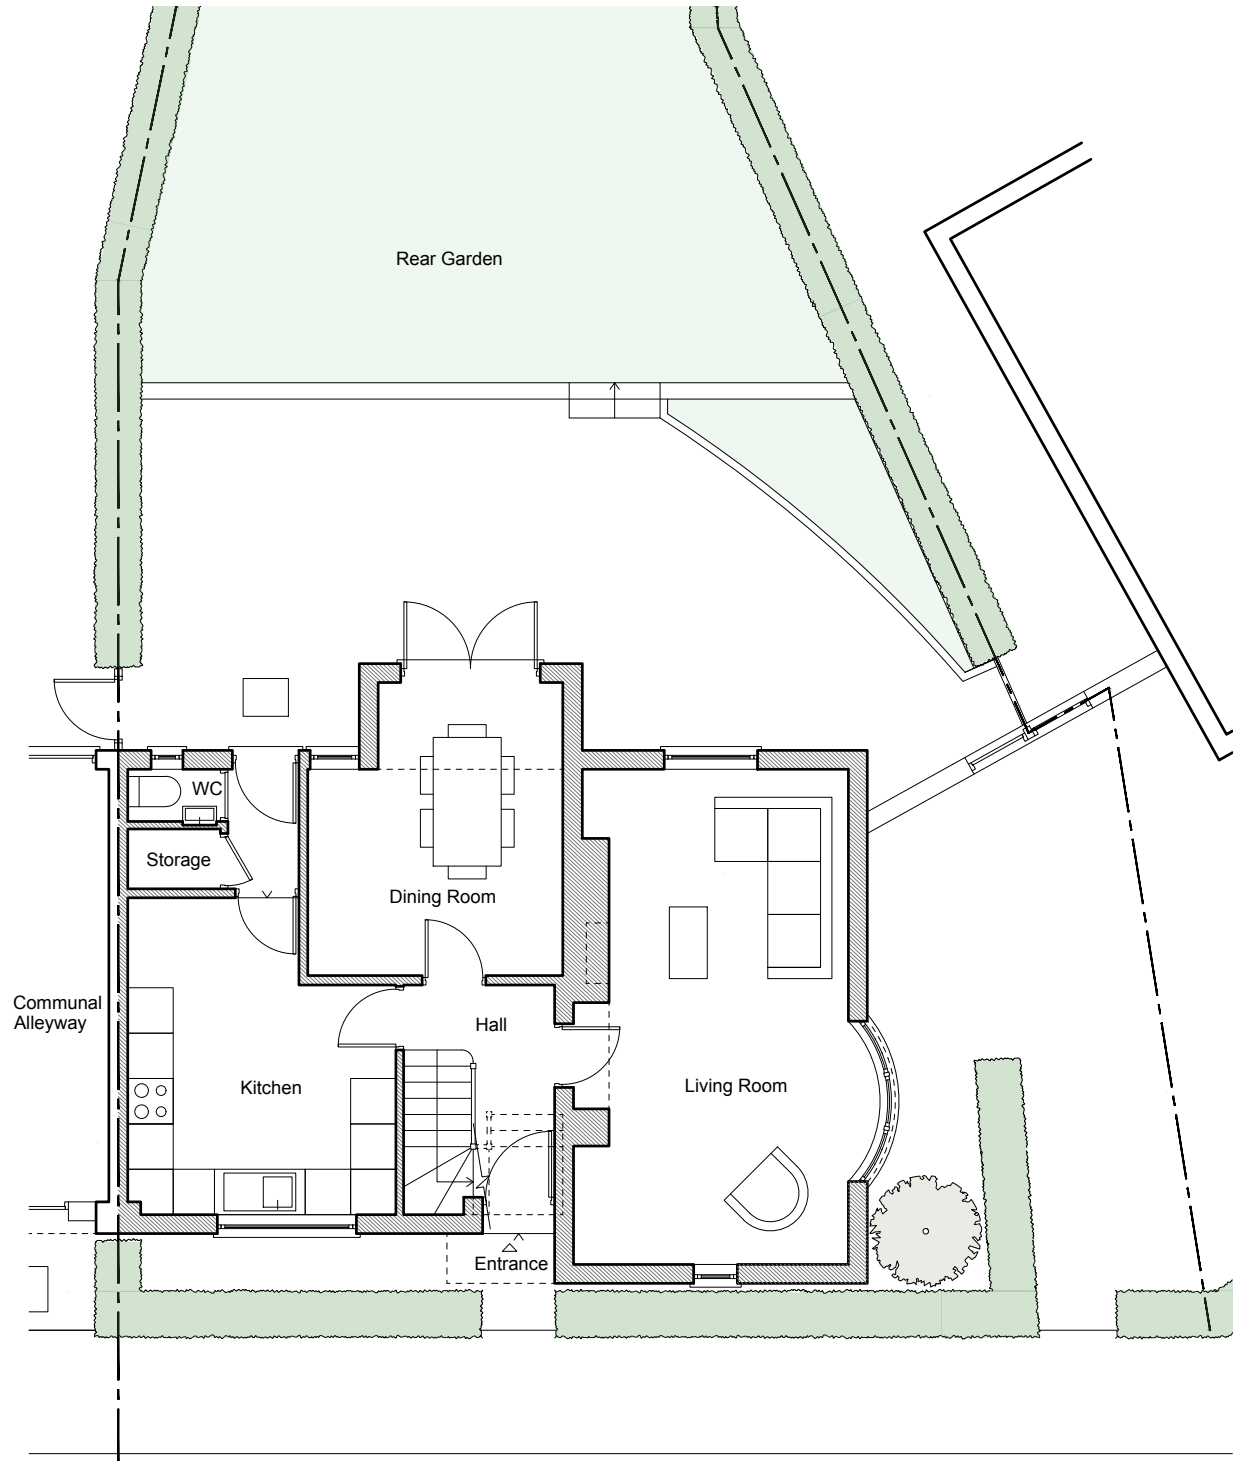

NOTES

DO NOT SCALE FROM THIS DRAWING EXCEPT FOR THE PURPOSES OF PLANNING AND BUILDING REGULATIONS. ALL DIMENSIONS TO BE CHECKED ON SITE.

GROUND FLOOR

FIRST FLOOR

No. 48 No. 46 Temple Fortune Hill No. 44 No. 48 No. 46 Temple Fortune Hill No. 44

REVISION:

PROJECT TITLE

46 TEMPLE FORTUNE HILL

AURAA  
STUDIO

www.auraa.studio 1A Chalk Farm Parade  
info@auraa.studio London NW3 2BN

TITLE  
GROUND FLOOR AND FIRST FLOOR  
PLANS AS EXISTING

DATE 16.04.2024

SCALE 1/100 @ A3

DRAWN GC / RL

STATUS INFORMATION

DRG No 2406\_EX\_100

REV: