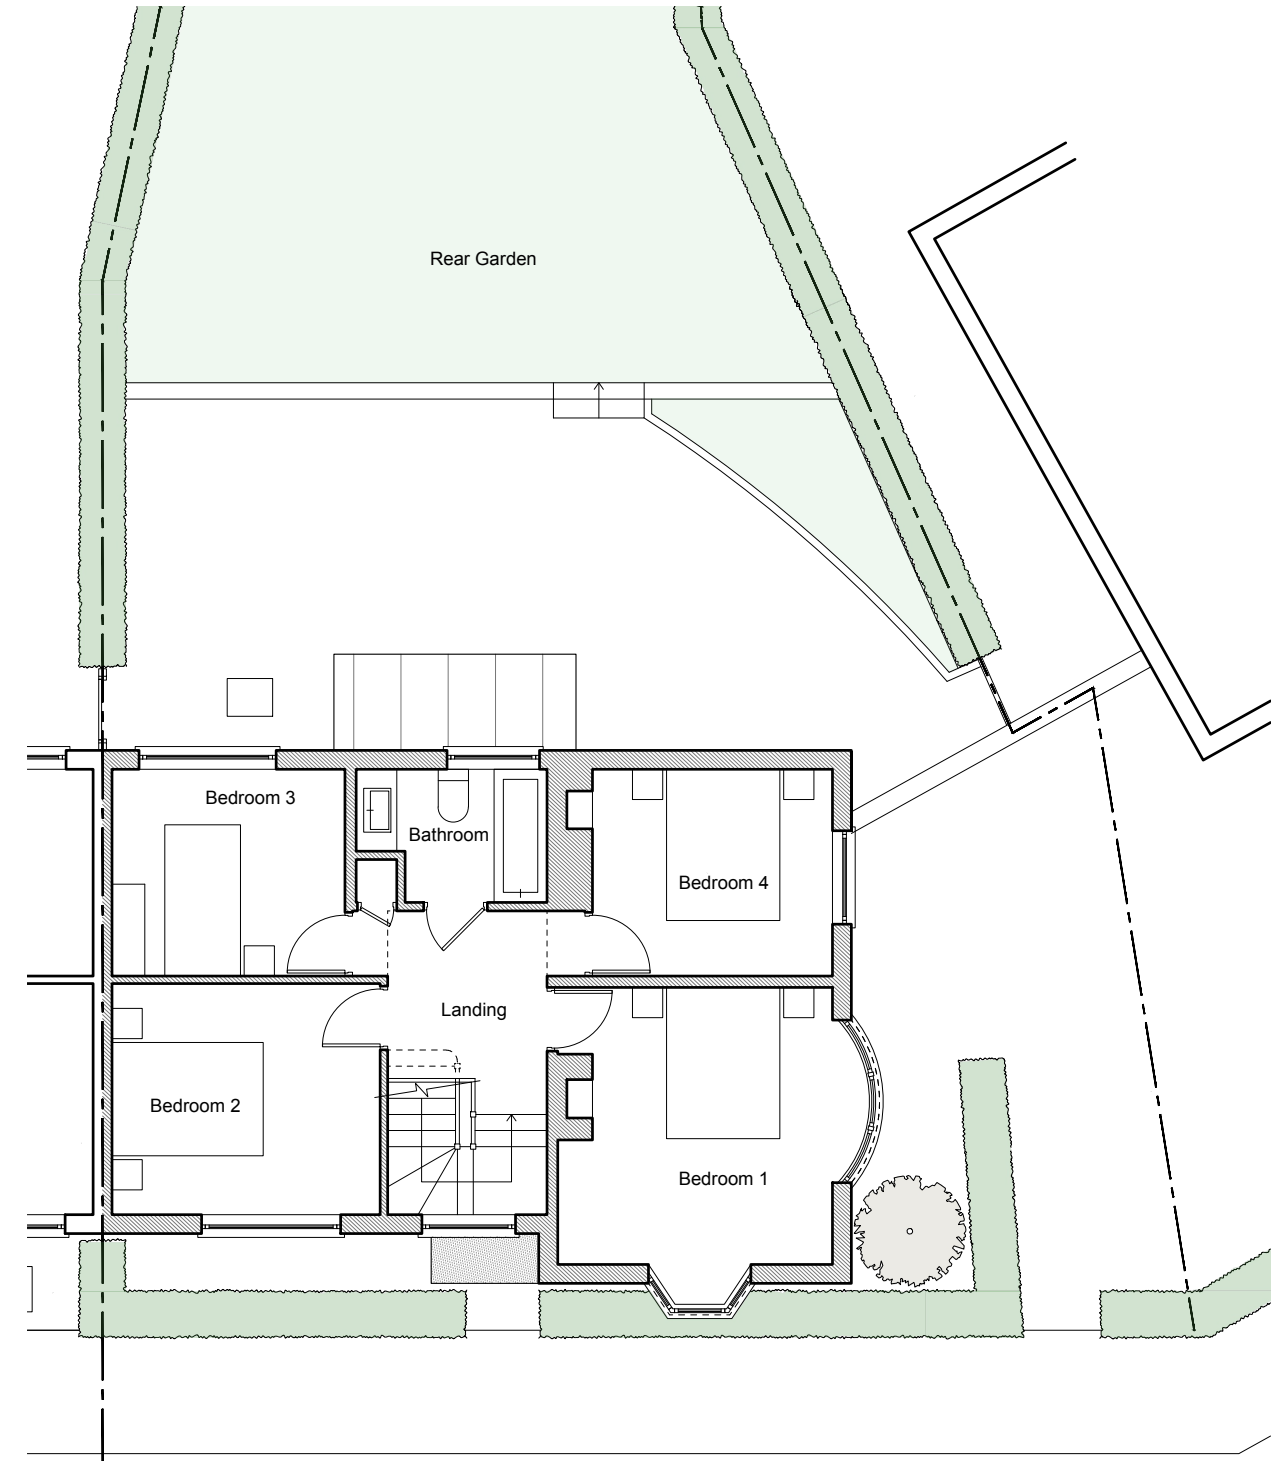

NOTES

DO NOT SCALE FROM THIS DRAWING EXCEPT FOR THE PURPOSES OF PLANNING AND BUILDING REGULATIONS. ALL DIMENSIONS TO BE CHECKED ON SITE.

GROUND FLOOR

FIRST FLOOR

No. 48 No. 46 Temple Fortune Hill No. 44 No. 48 No. 46 Temple Fortune Hill No. 44

REVISION:

PROJECT TITLE

46 TEMPLE FORTUNE HILL

AURAA  
STUDIO

www.auraa.studio 1A Chalk Farm Parade  
info@auraa.studio London NW3 2BN

TITLE  
GROUND FLOOR AND FIRST FLOOR  
PLANS AS EXISTING

DATE 16.04.2024

SCALE 1/100 @ A3

DRAWN GC / RL

STATUS INFORMATION

DRG No 2406\_EX\_100

REV: