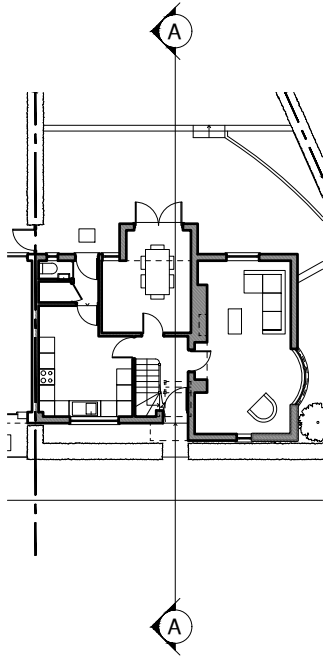

NOTES

DO NOT SCALE FROM THIS DRAWING EXCEPT FOR THE PURPOSES OF PLANNING AND BUILDING REGULATIONS. ALL DIMENSIONS TO BE CHECKED ON SITE.

SECTION A-A

REVISION:

PROJECT TITLE

46 TEMPLE FORTUNE HILL

AURAA
STUDIO

www.auraa.studio 1A Chalk Farm Parade
info@auraa.studio London NW3 2BN

TITLE

SECTION A-A AS EXISTING

DATE 16.04.2024

SCALE 1/100 @ A3

DRAWN GC / RL

STATUS INFORMATION

DRG No 2406_EX_200