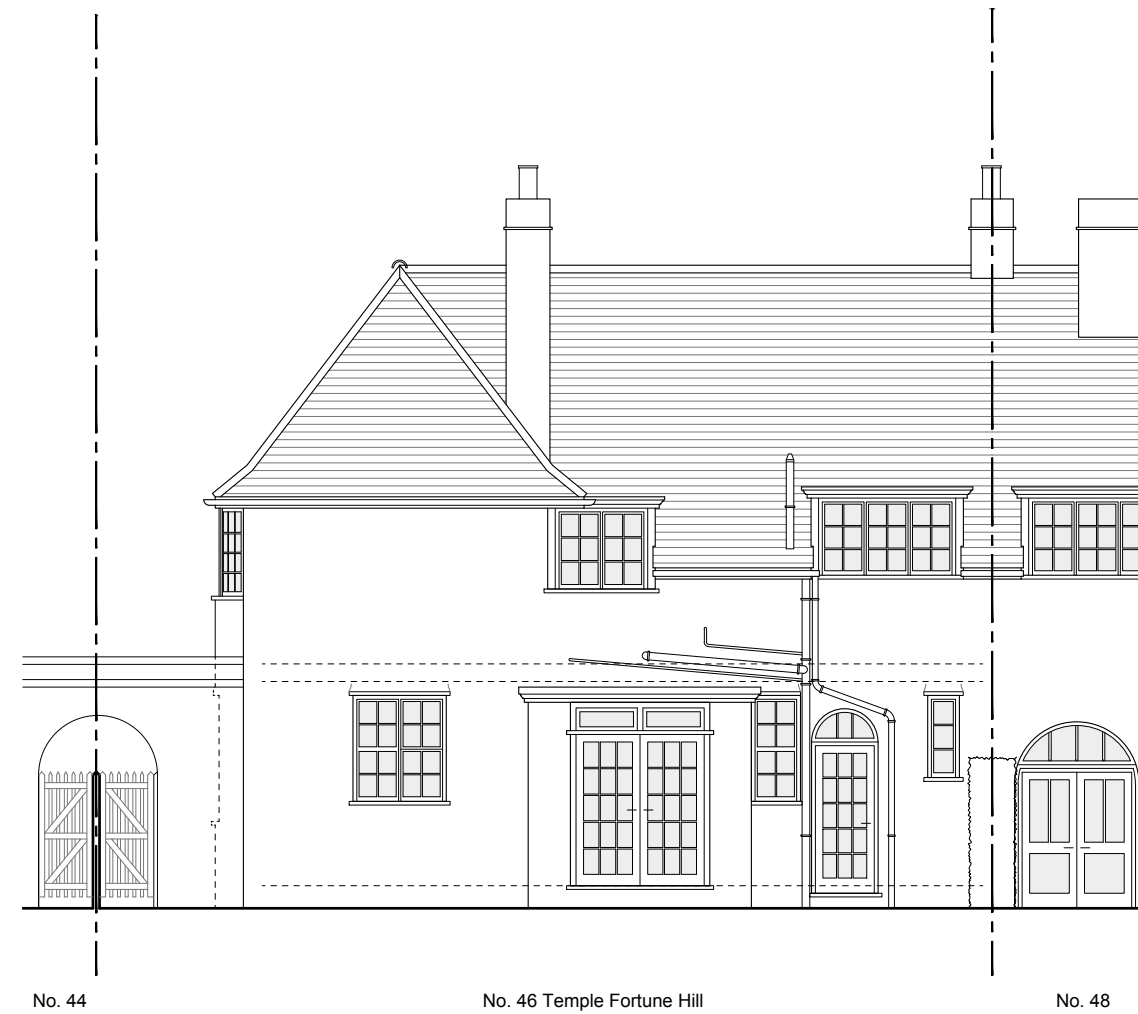

NOTES

DO NOT SCALE FROM THIS DRAWING EXCEPT FOR THE PURPOSES OF PLANNING AND BUILDING REGULATIONS. ALL DIMENSIONS TO BE CHECKED ON SITE.

FRONT ELEVATION

REAR ELEVATION

REVISION:

PROJECT TITLE

46 TEMPLE FORTUNE HILL

AURAA
STUDIO

www.auraa.studio 1A Chalk Farm Parade
info@auraa.studio London NW3 2BN

TITLE

FRONT AND REAR ELEVATIONS
AS EXISTING

DATE 16.04.2024

SCALE 1/100 @ A3

DRAWN GC / RL

STATUS INFORMATION