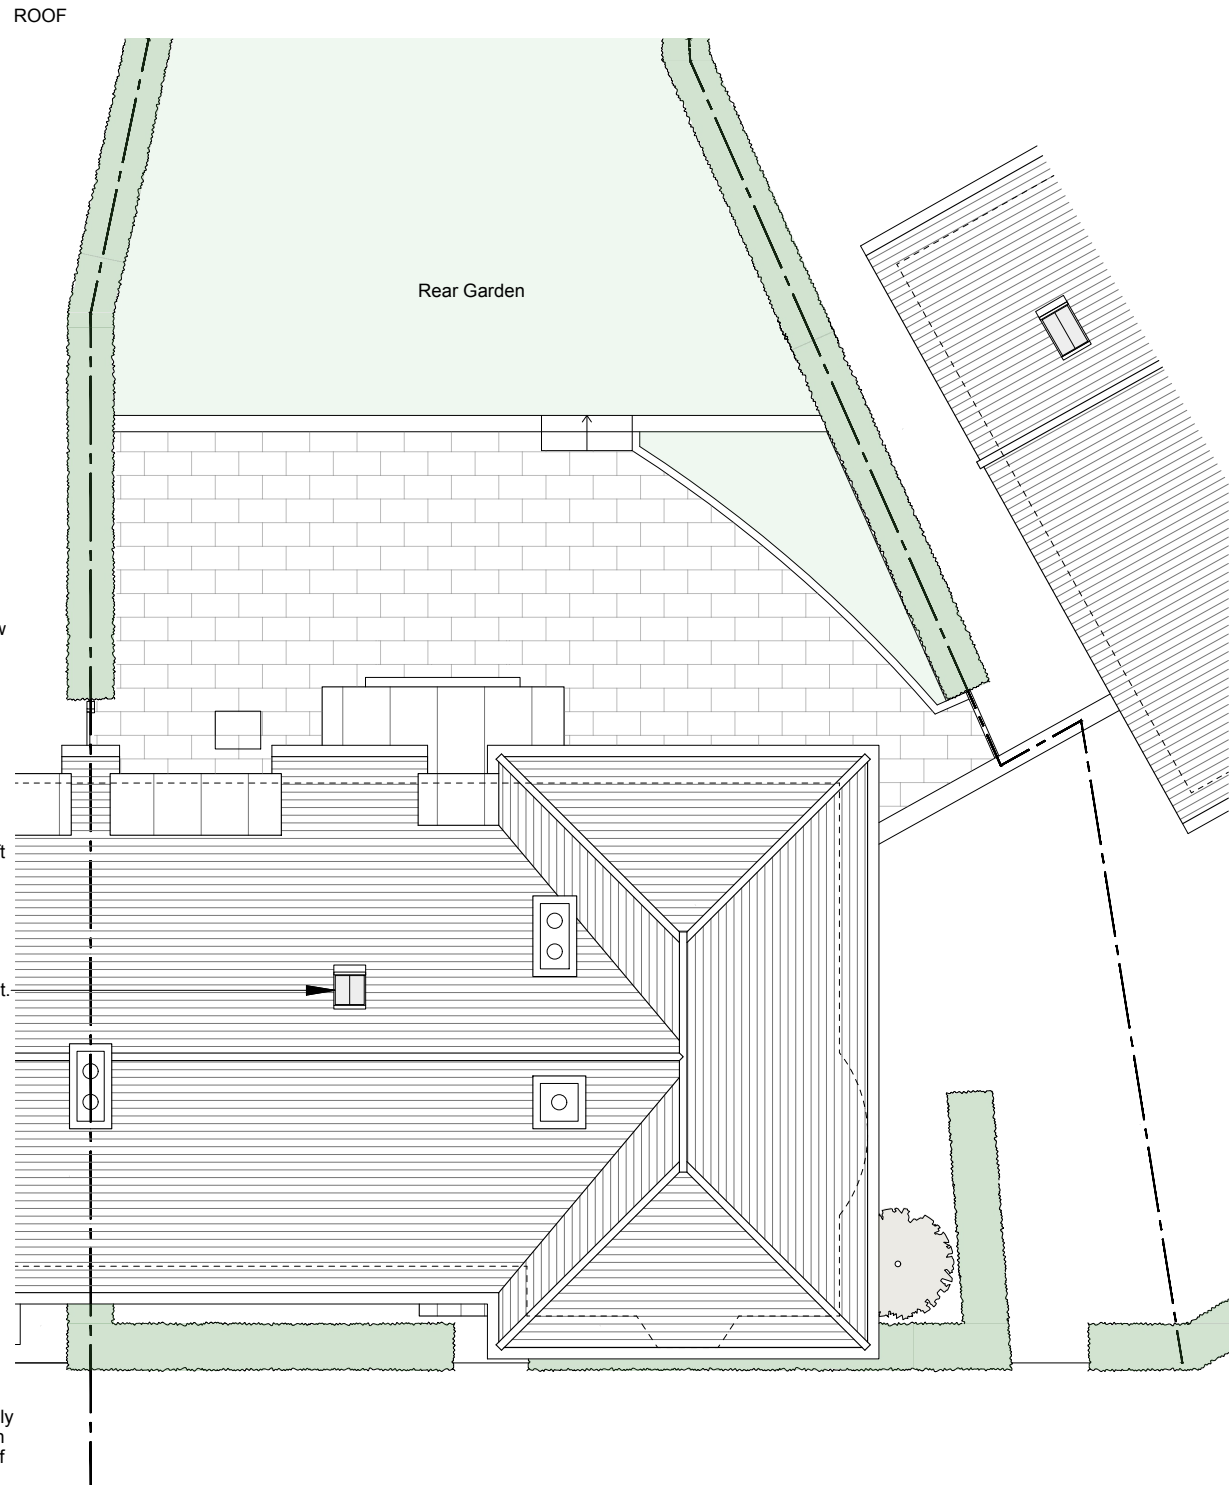

NOTES

DO NOT SCALE FROM THIS DRAWING EXCEPT FOR THE PURPOSES OF PLANNING AND BUILDING REGULATIONS. ALL DIMENSIONS TO BE CHECKED ON SITE.

REVISION:

PROJECT TITLE

46 TEMPLE FORTUNE HILL

AURAA
STUDIO

www.auraa.studio 1A Chalk Farm Parade
info@auraa.studio London NW3 2BN

TITLE

LOFT AND ROOF PLANS AS PROPOSED

DATE 16.04.2024

SCALE 1/100 @ A3

DRAWN GC / RL

STATUS INFORMATION

DRG No 2406_PA_110

REV: