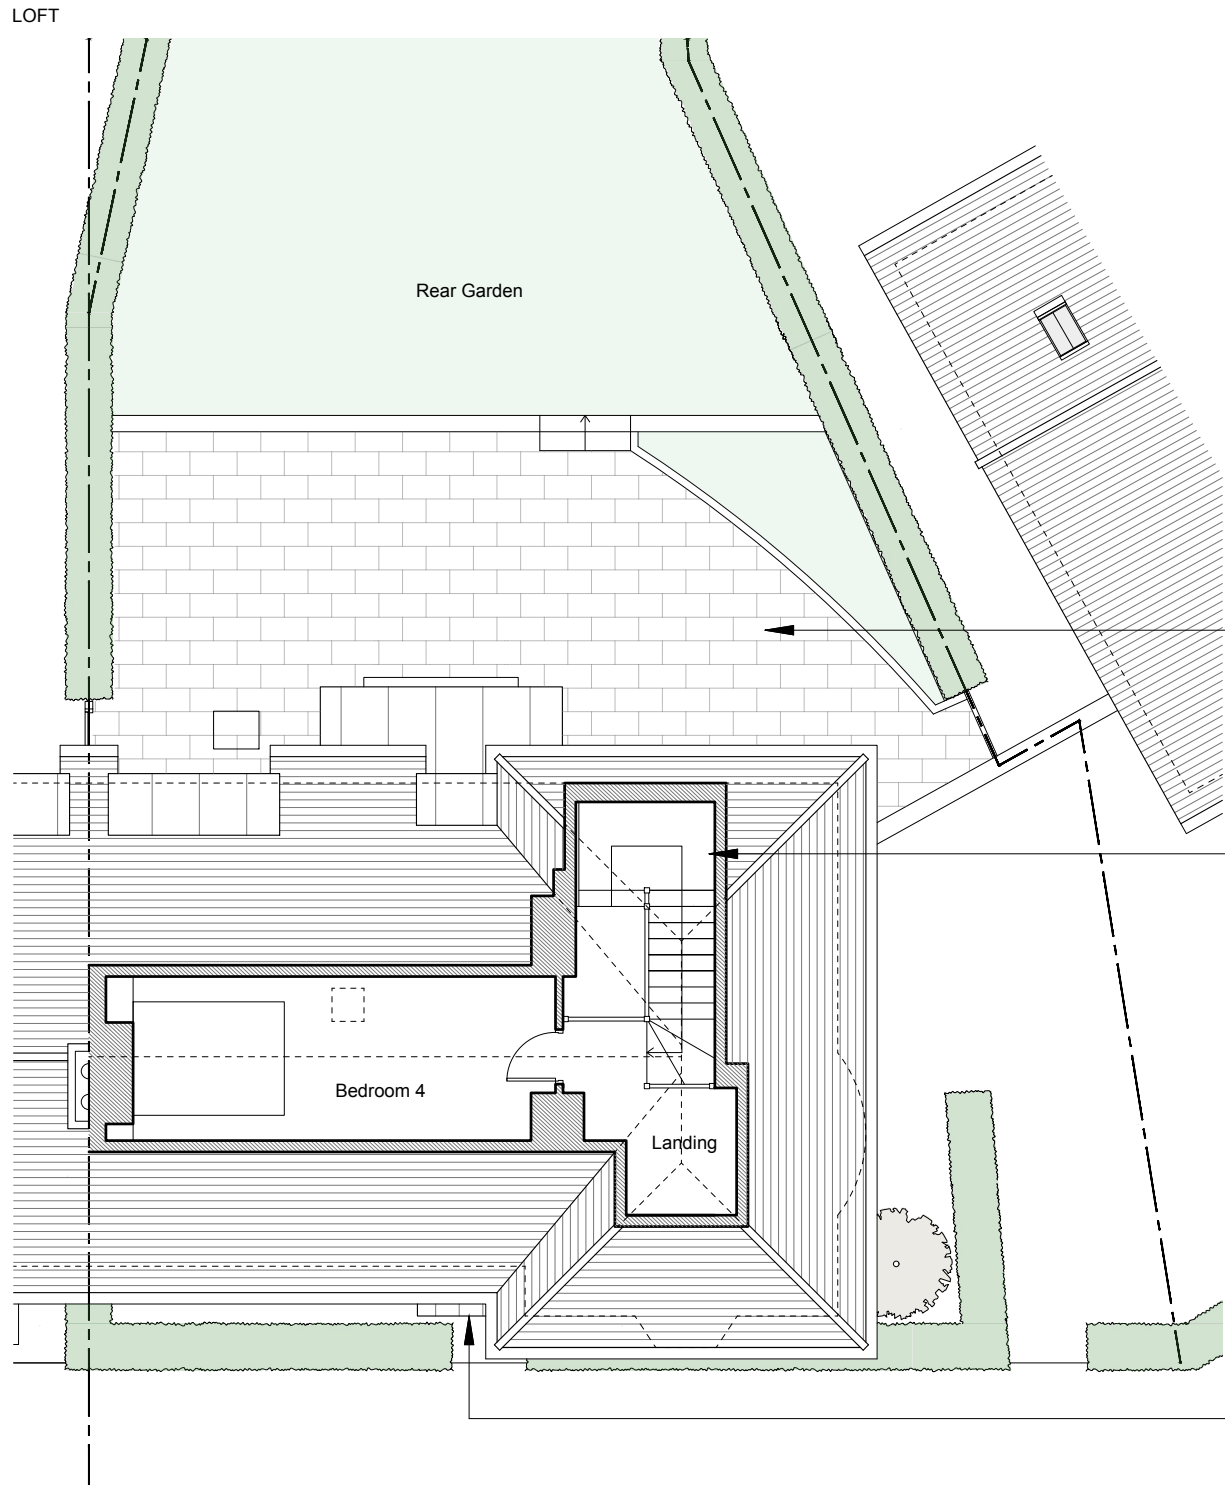

NOTES

DO NOT SCALE FROM THIS DRAWING EXCEPT FOR THE PURPOSES OF PLANNING AND BUILDING REGULATIONS. ALL DIMENSIONS TO BE CHECKED ON SITE.

REVISION:

PROJECT TITLE

46 TEMPLE FORTUNE HILL

AURAA
STUDIO

www.auraa.studio 1A Chalk Farm Parade
info@auraa.studio London NW3 2BN

TITLE

LOFT AND ROOF PLANS AS PROPOSED

DATE 16.04.2024

SCALE 1/100 @ A3

DRAWN GC / RL

STATUS INFORMATION

DRG No 2406_PA_110

REV: