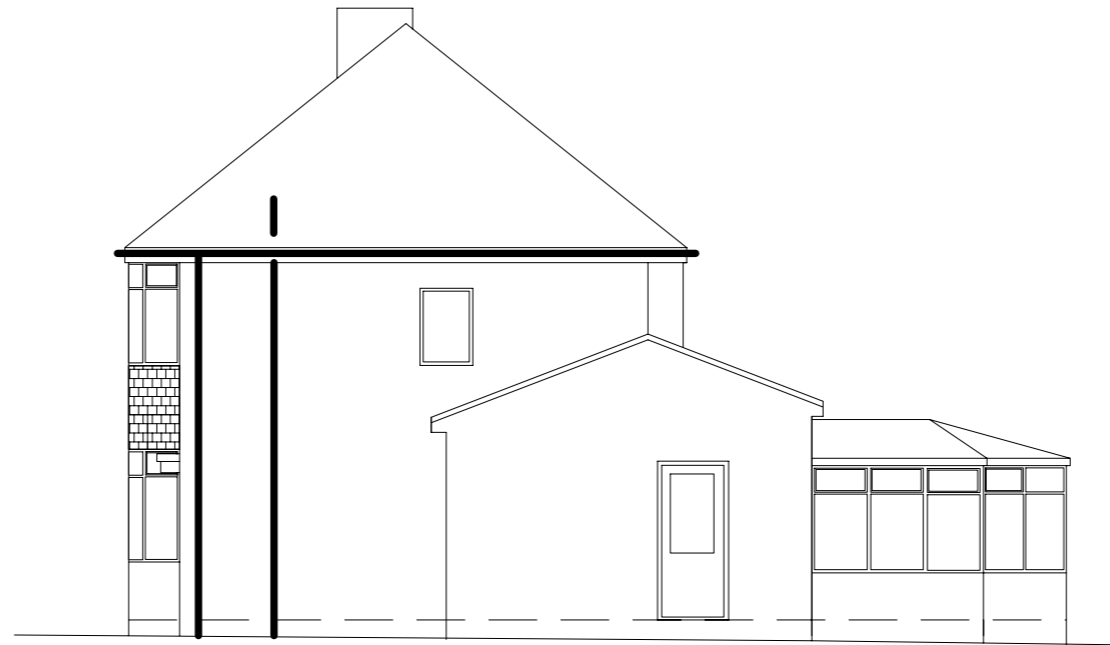

FRONT

SIDE

REAR

ADDRESS		PROPOSAL	
12 Orchard View Road Chesterfield S40 4BU		side/rear extension	
TITLE		Proposed elevations	
SIZE	DWGNO	REV	
A3		A	
SCALE	1:100	SHEET	1