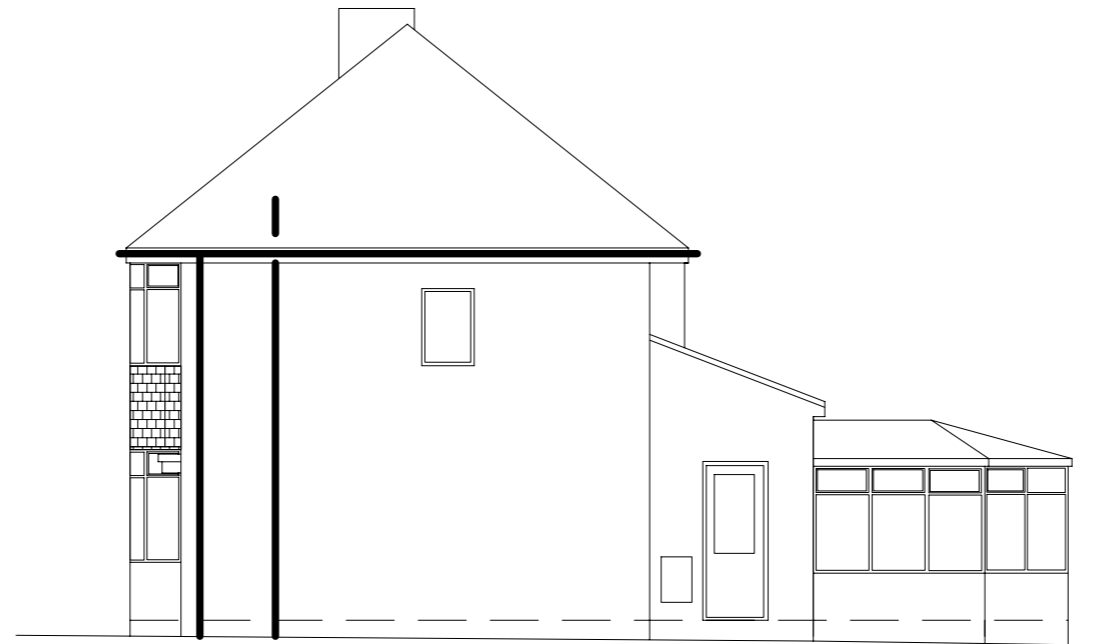

FRONT

SIDE

REAR

ADDRESS		PROPOSAL	
12 Orchard View Road Chesterfield S40 4BU		side/rear extension	
		TITLE Existing elevations	
SIZE A3	DWG NO	REV A	
SCALE 1:100	SHEET 1		