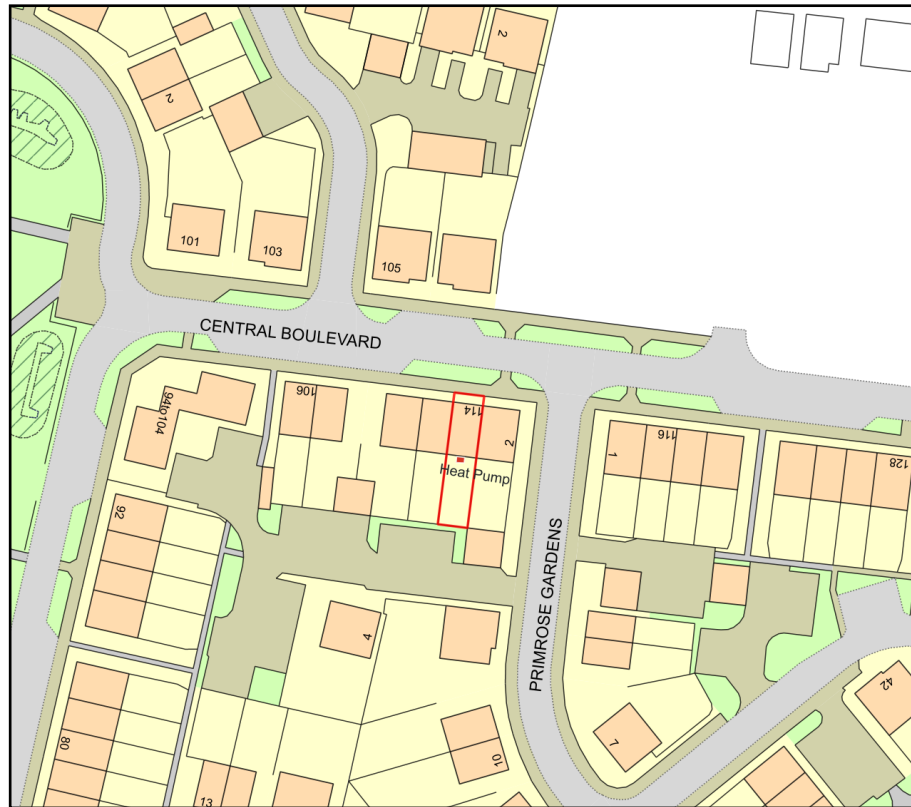

114 Central Boulevard, Aylesham, CT3 3GT

ReQuestaPlan

Plan Produced for: Cameron Lewis

Date Produced: 21 Apr 2024

Plan Reference Number: TQRQM24087224217960

Scale: 1:1250 @ A4

© Crown copyright and database rights 2023 OS 100042766