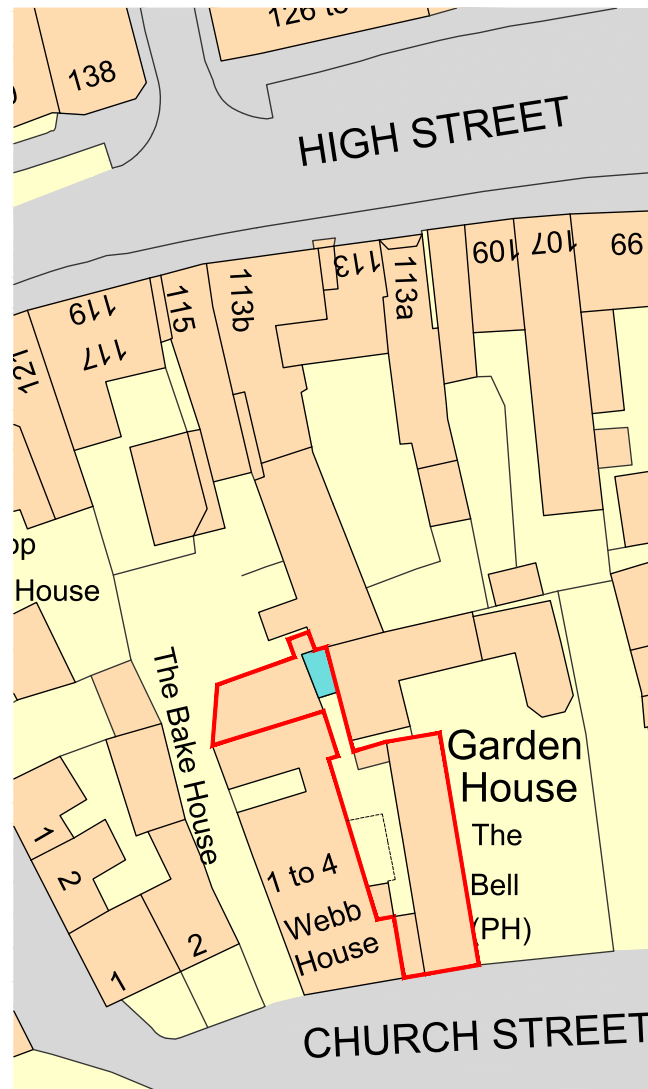

B BLOCK PLAN
SCALE 1:500 @ A3

A LOCATION PLAN
SCALE 1:1250 @ A3

FOR PLANNING