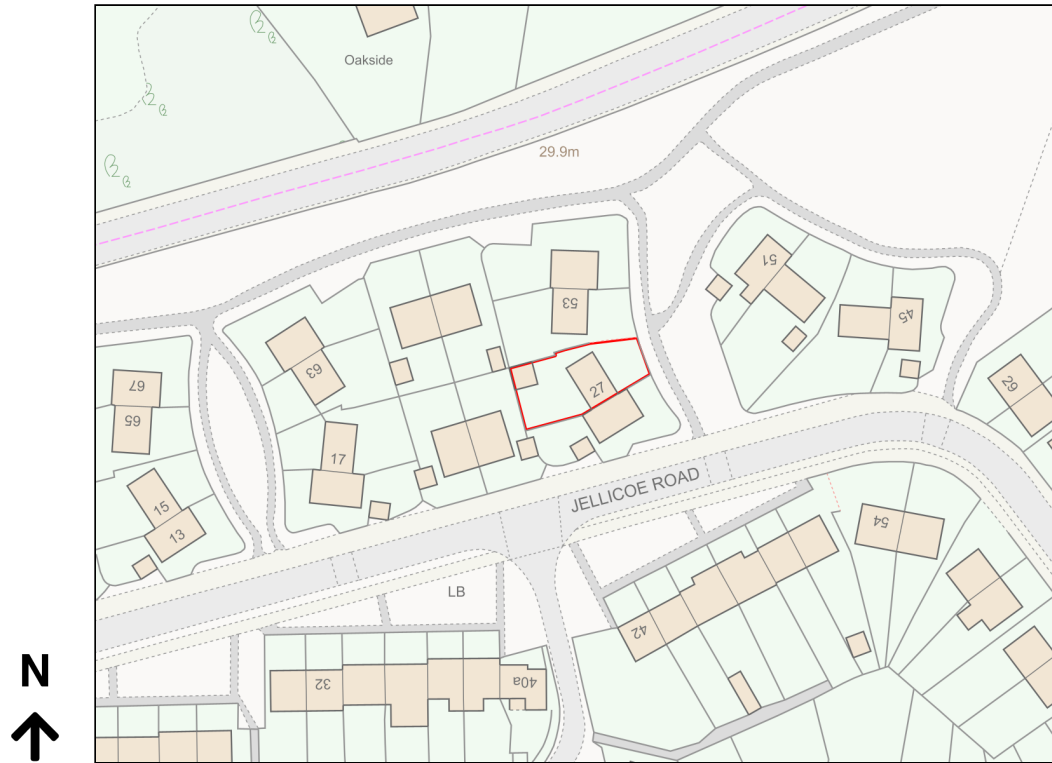

# Location Plan

Site Address: 27, Jellicoe Road, Binstead, PO33 3NY

Date Produced: 11-Apr-2024

Scale: 1:1250 @A4

Planning Portal Reference: PP-12971928v1