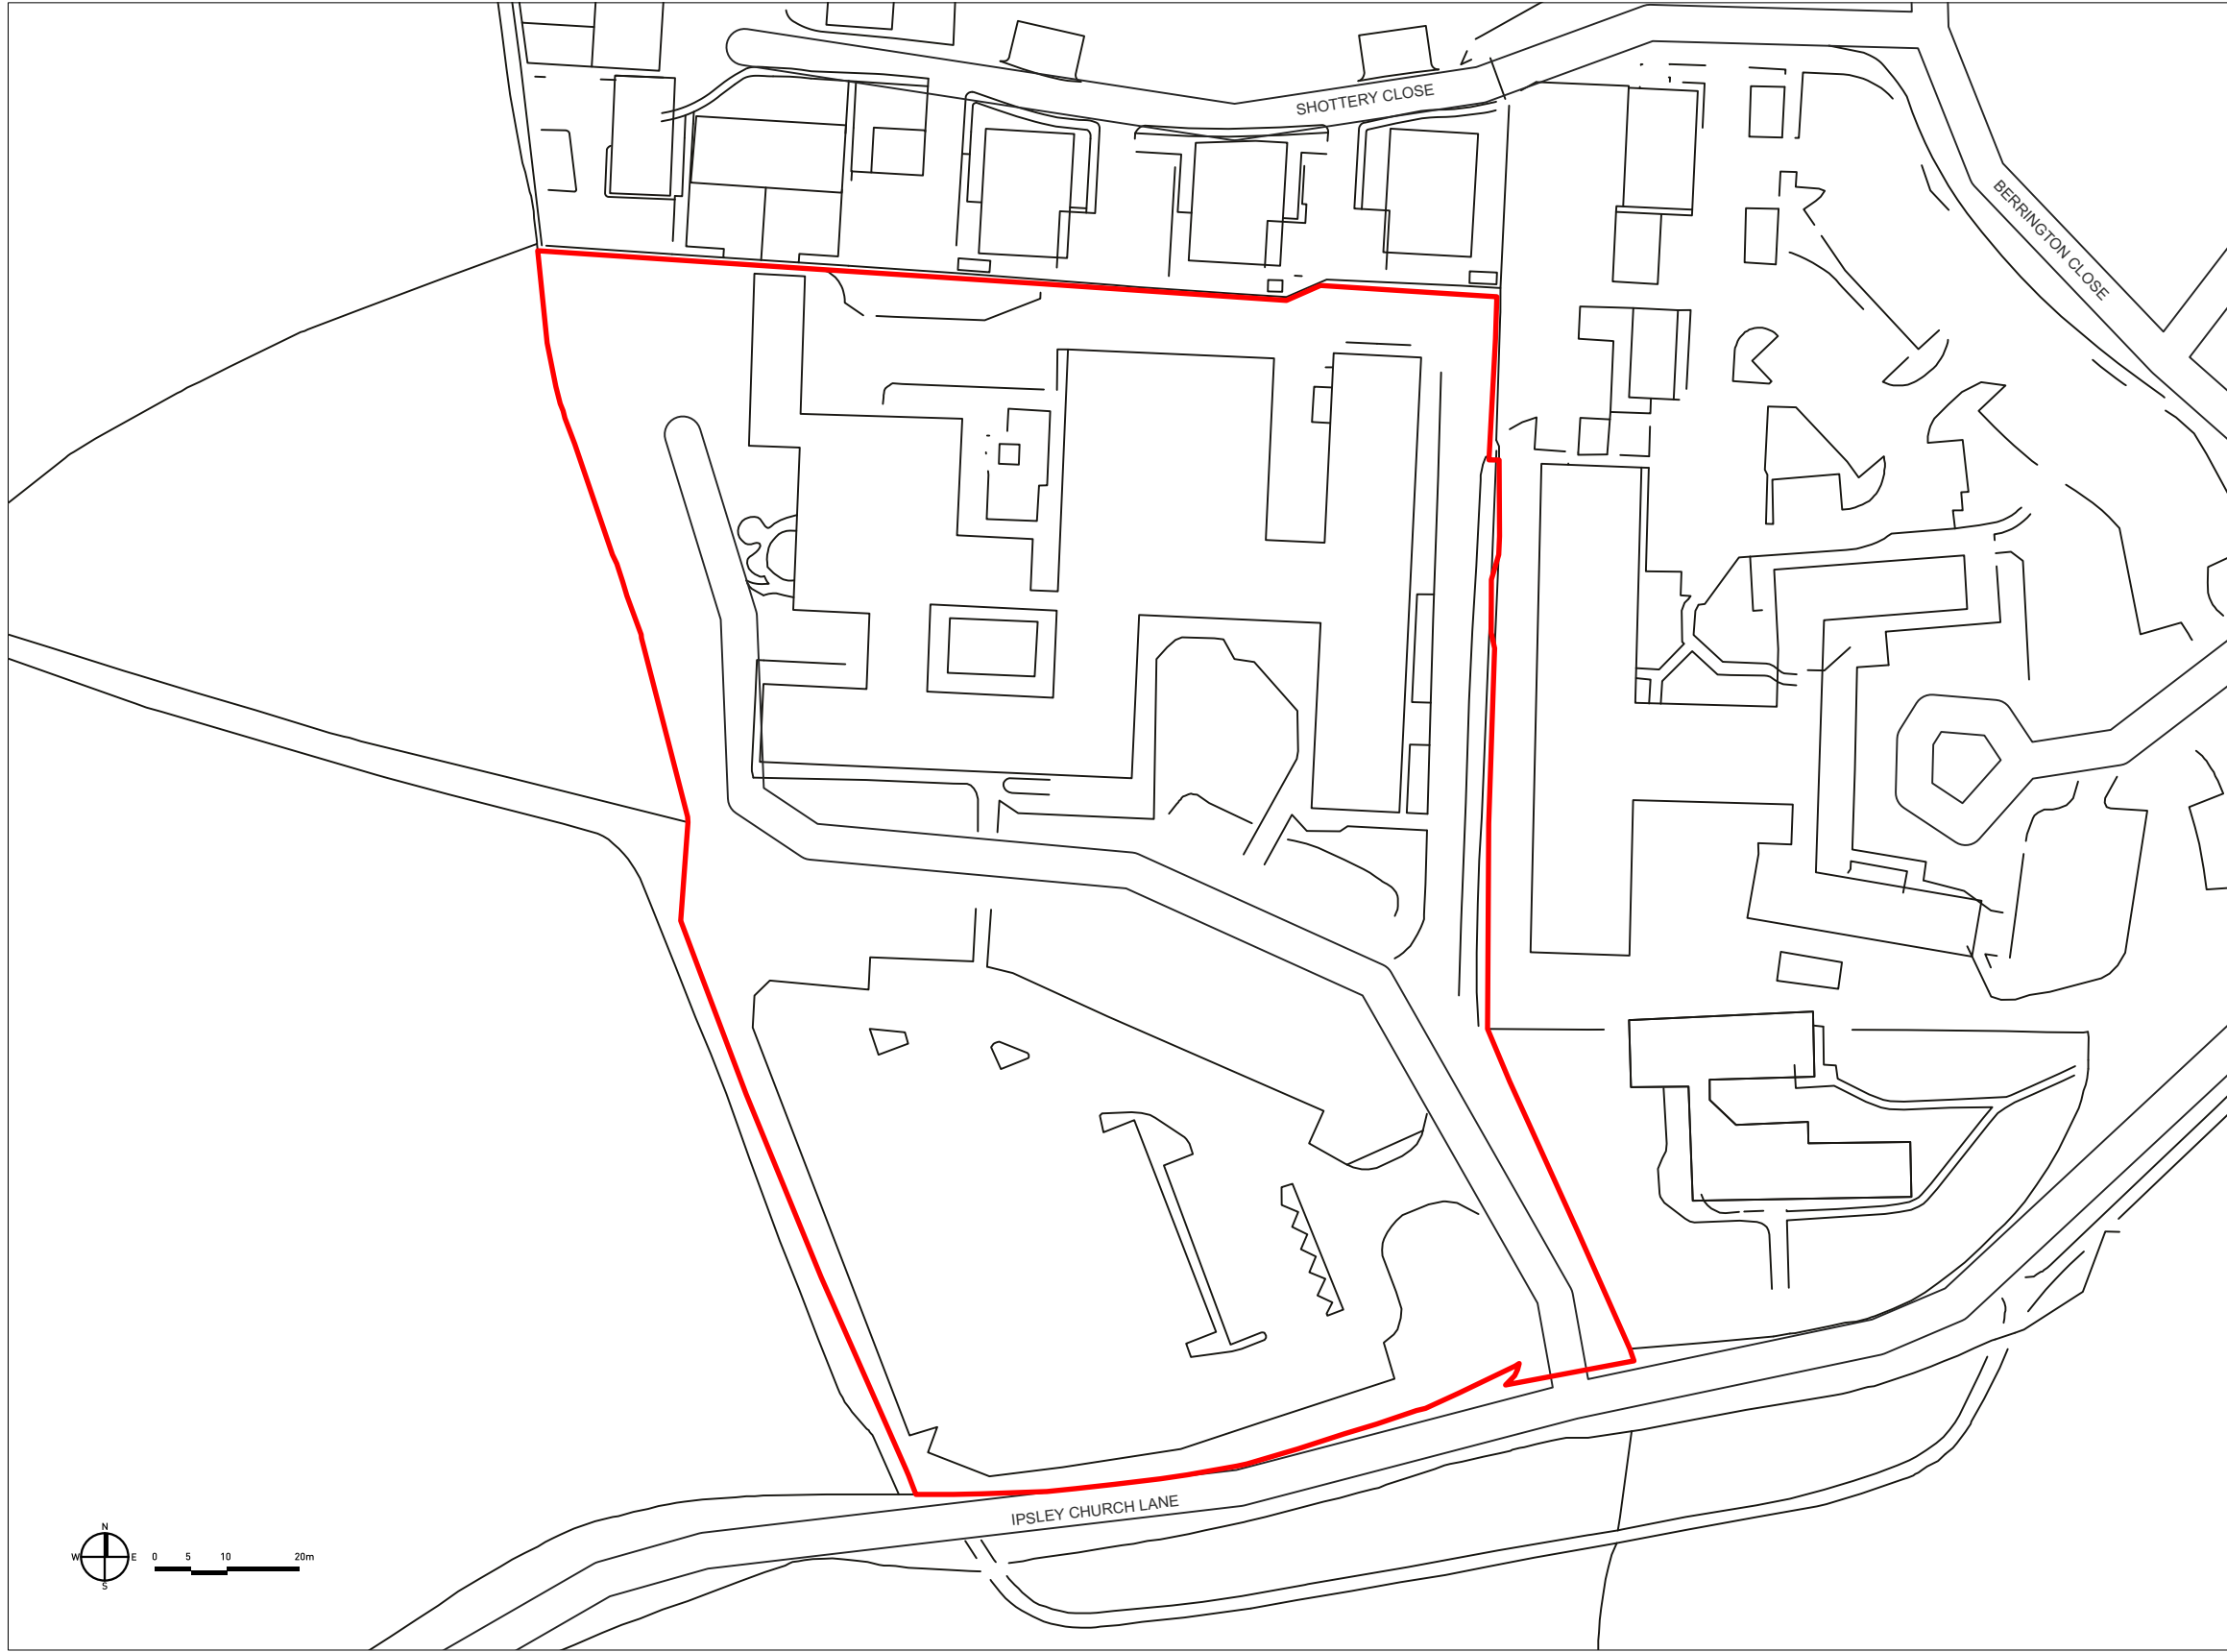

Copyright Pegasus Planning Group Ltd. Crown copyright. All rights reserved. Ordnance Survey Copyright Licence number 100042093. Promap Licence number 100020449. EmapSite Licence number 0100031673. Standard 05 licence rights conditions apply. Pegasus accepts no liability for any use of this document other than for its original purpose, or by the original client, or following Pegasus' express agreement to such use. T 01285 647177 www.pegasusgroup.co.uk

 SITE BOUNDARY

**DRAFT**

# LAND AT IPSLEY CHURCH LANE, REDDITICH - SITE BOUNDARY PLAN