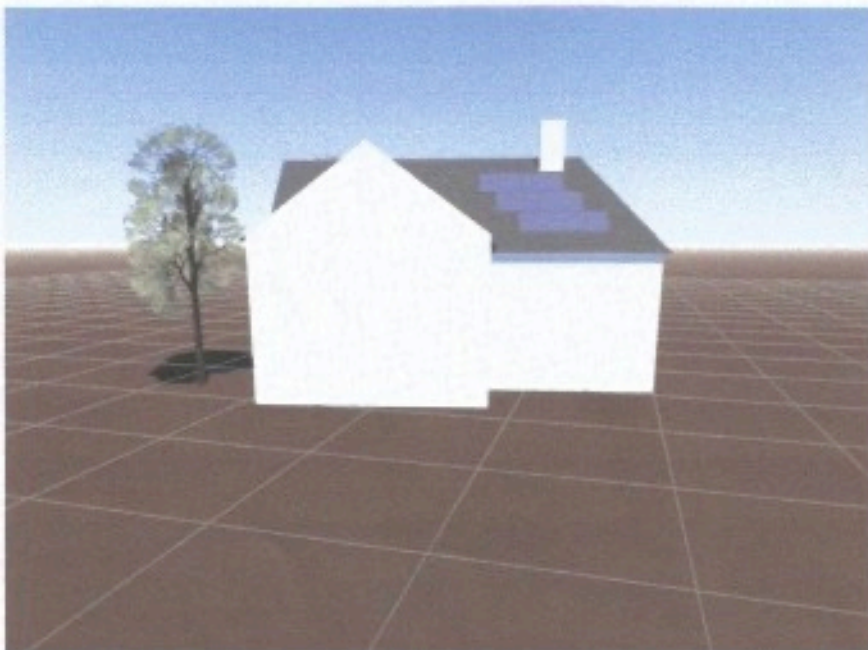

Unique Drawing Reference Number - QR3SP3 Existing South Elevation

Paul Durham - ~~XXXXXXXXXX~~

3 Queens Road, Hertford
SG13 8AY

Proposed 6x Solar PV panels
430W Long

Existing South elevation

Unique Drawing Reference Number - QR3SP4 Proposed South Elevation

Paul Durham - ~~XXXXXXXXXX~~

3 Queens Road, Hertford
SG13 8AY

Proposed 6x 430W Long
Solar PV panels
PROPOSED
~~Existing~~ South Elevation