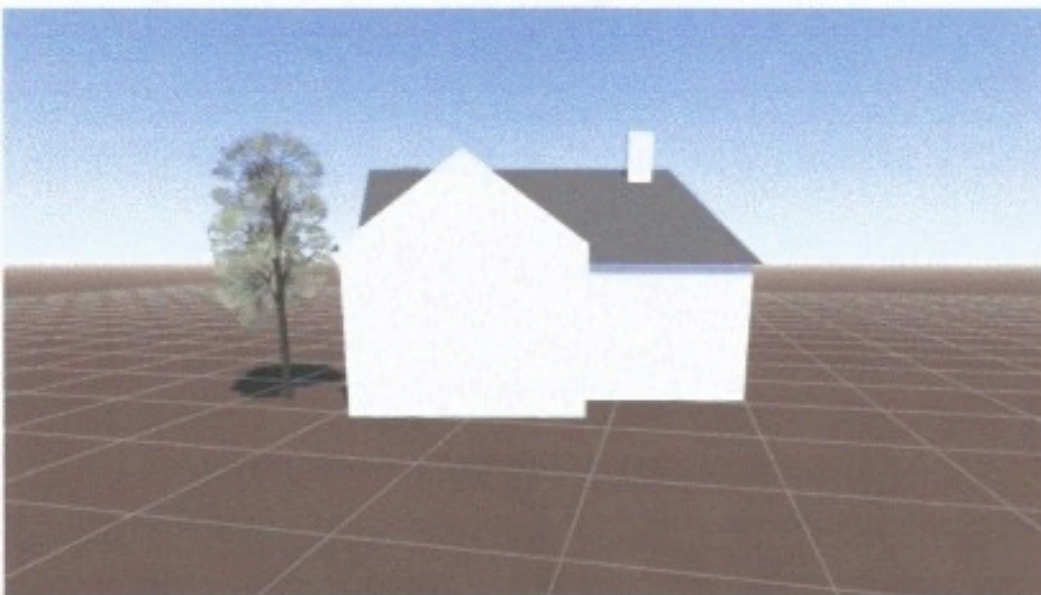

Unique Drawing Reference Number - QR3SP3 Existing South Elevation

Paul Durham - ~~XXXXXXXXXX~~

3 Queens Road, Hertford
SG13 8AY

Proposed 6x Solar PV panels
430W Long

Existing South elevation

Unique Drawing Reference Number - QR3SP4 Proposed South Elevation

Paul Durham - ~~XXXXXXXXXX~~

3 Queens Road, Hertford
SG13 8AY

Proposed 6x 430W Long
Solar PV panels
PROPOSED
~~Existing~~ South Elevation