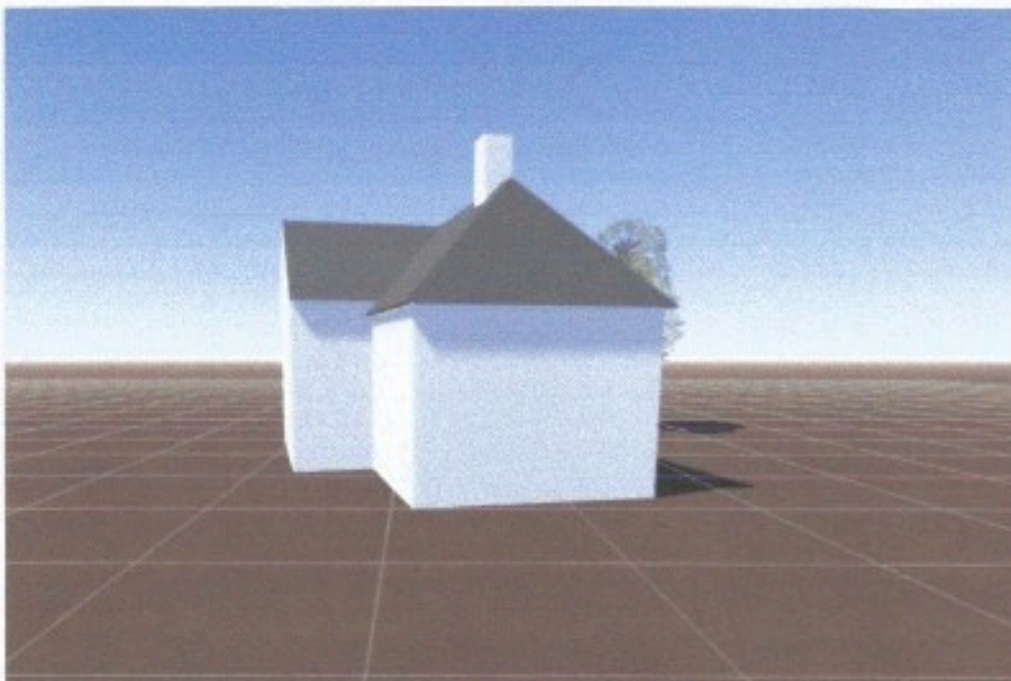

3 QUEENS ROAD HERTFORD SG13 8AY

Unique Drawing Reference Number - QR3SP5 Existing East Elevation

Paul Durham - [REDACTED]

3 Queens Road, Hertford
SG13 8AY

Proposed 6x 430W Longi
Solar PV panels

Existing East Elevation

Unique Drawing Reference Number - QR3SP6 Proposed East Elevation

Paul Durham - [REDACTED]

3 Queens Road, Hertford
SG13 8AY

Proposed 6x 430W Longi
Solar PV panels

Proposed East Elevation