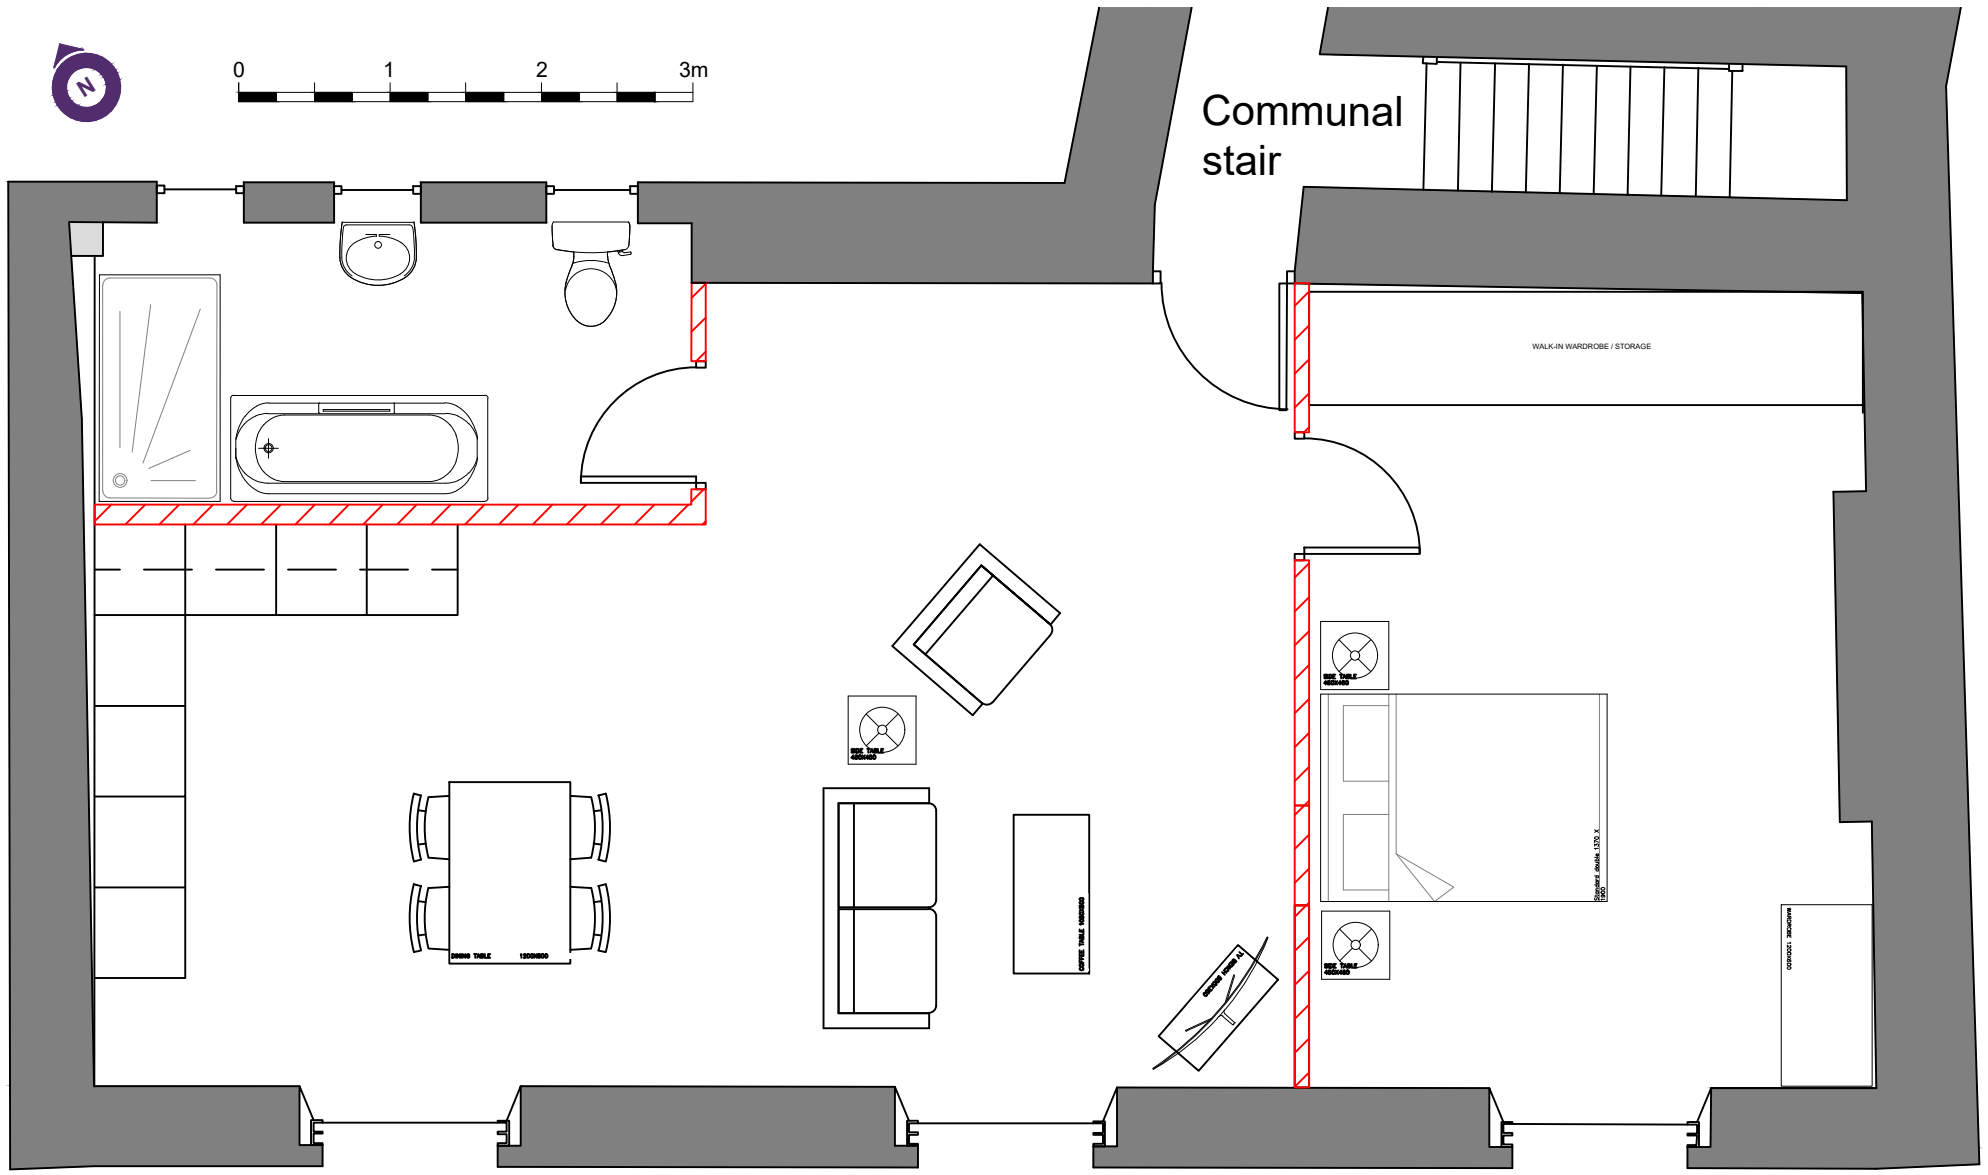

Communal stair

St Catherine's Court  
Berkeley Place, Bristol  
BS8 1BQ  
T: 0117 922 1222  
www.carterjonas.co.uk

Date	Revisions	By

Client  
Cirencester Estates Ltd

Job Title  
The Woolmarket  
Dyer Street  
Cirencester  
GL7 2PR

Drawing Title		
Proposed Layout		
Unit 2a		
Scale	Drawn by	EB
Date	Checked by	TL
Job No.	Dwg. No.	Rev.
1:50 @ A4		
11.03.24		
J0059474	06-P	-