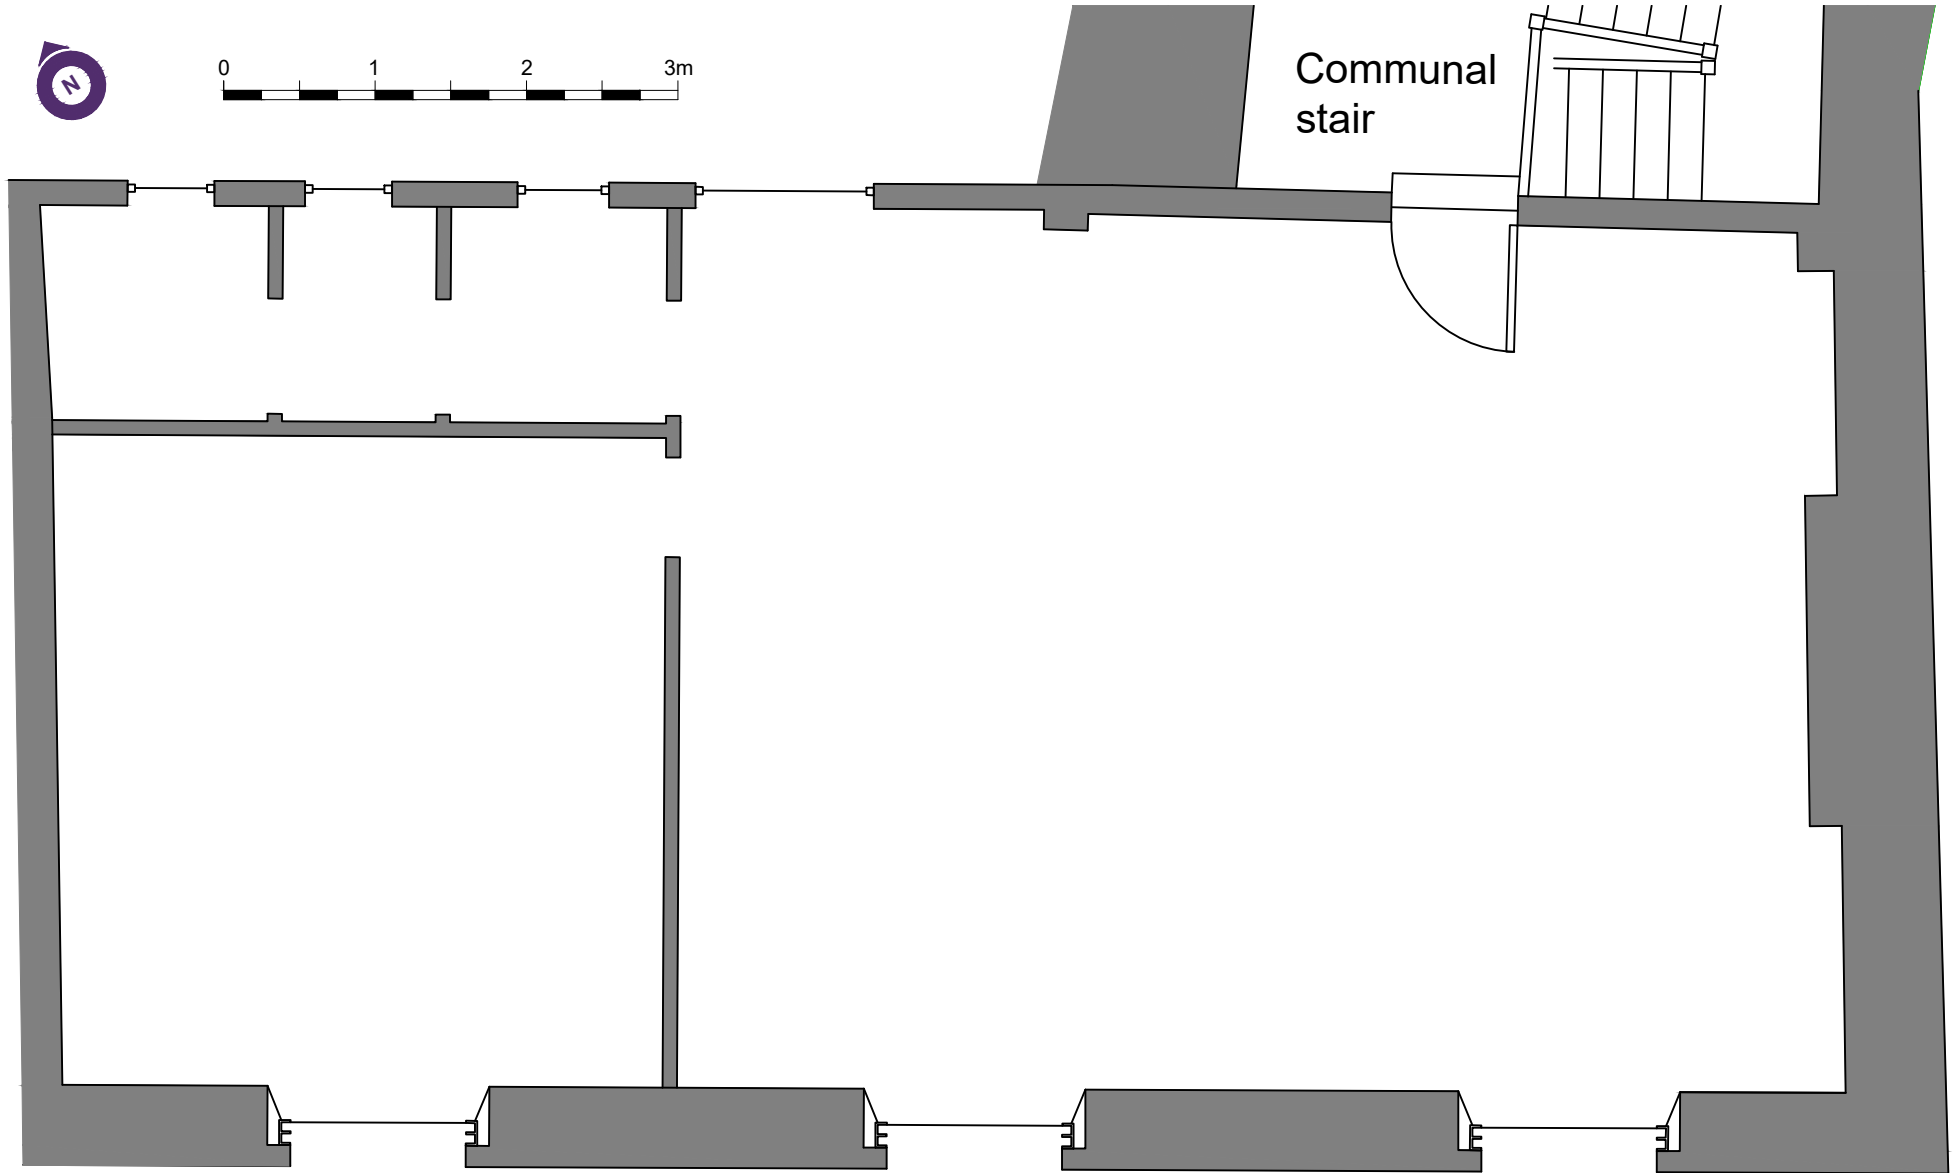

Communal
stair

St Catherine's Court
Berkeley Place, Bristol
BS8 1BQ

T: 0117 922 1222
www.carterjonas.co.uk

Carter Jonas

Date

Revisions

By

Client
Cirencester Estates Ltd

Job Title
The Woolmarket
Dyer Street
Cirencester
GL7 2PR

Drawing Title
Existing Layout
Unit 2b

Scale	1:50 @ A4	Drawn by	EB
Date	11.03.24	Checked by	TL
Job No.	Cirencester	Dwg. No.	
		Rev.	-

J0059474 07-E