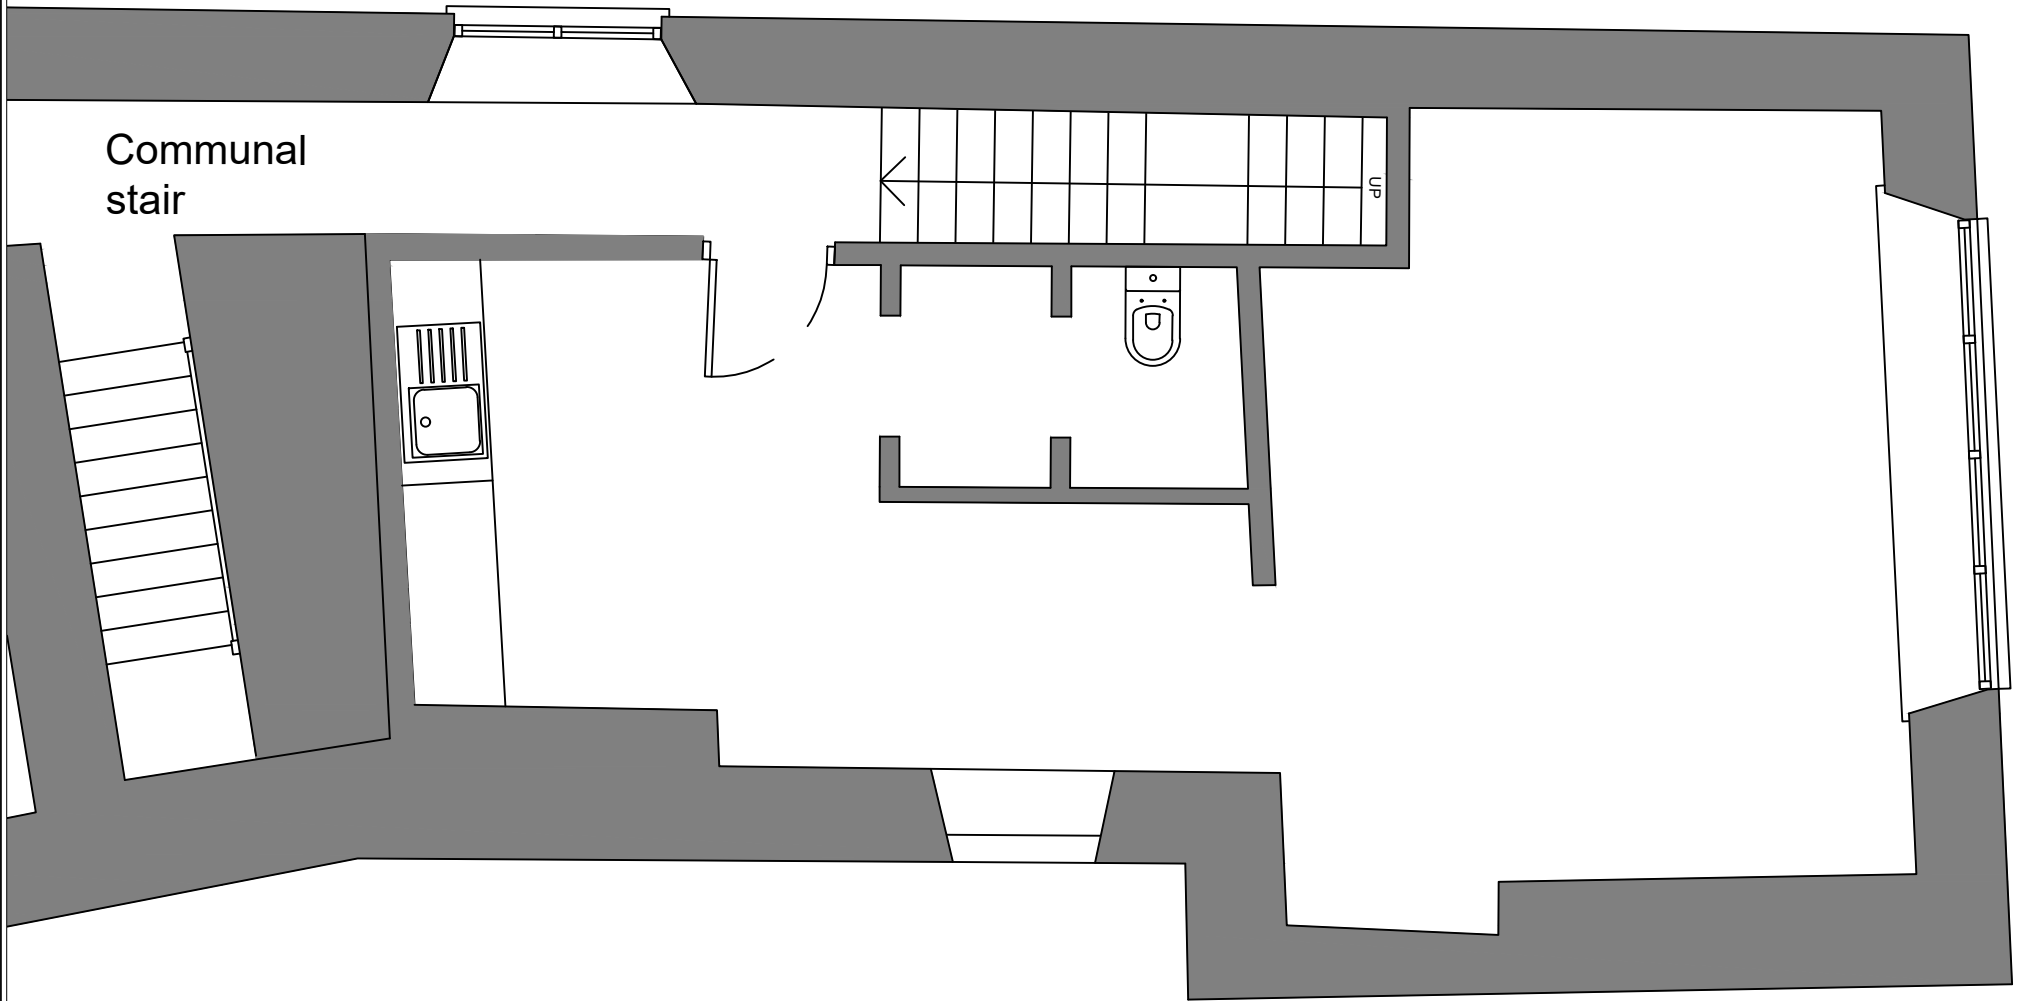

Communal
stair

St Catherine's Court
Berkeley Place, Bristol
BS8 1BQ

T: 0117 922 1222
www.carterjonas.co.uk

Carter Jonas

Date	Revisions

By
.

Client Cirencester Estates Ltd
Job Title The Woolmarket Dyer Street Cirencester GL7 2PR

Drawing Title Existing Layout Unit 1a		
Scale 1:50 @ A4	Drawn by EB	
Date 11.03.24	Checked by TL	
Job No. J0059474	Dwg. No. 05-E	Rev. -