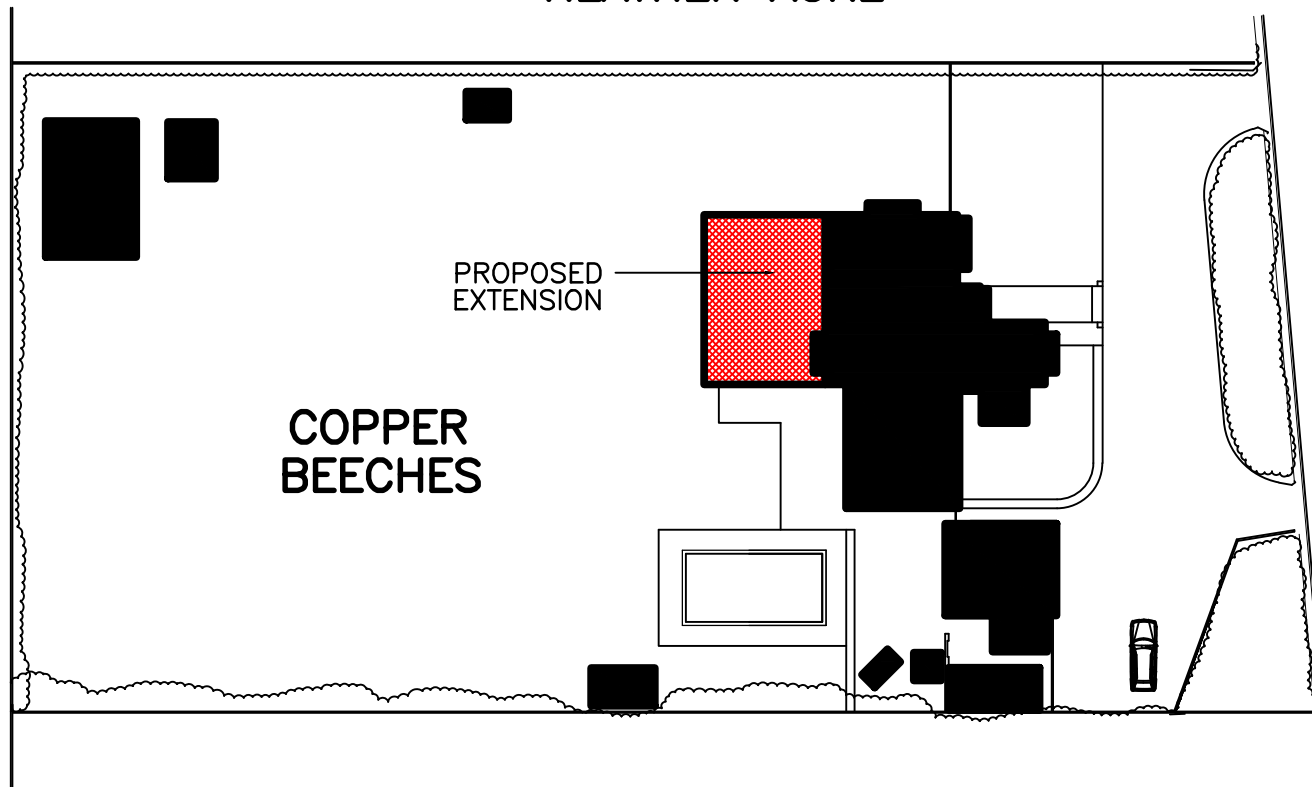

HEATHER ACRE

PREY HEATH ROAD

LANGHURST