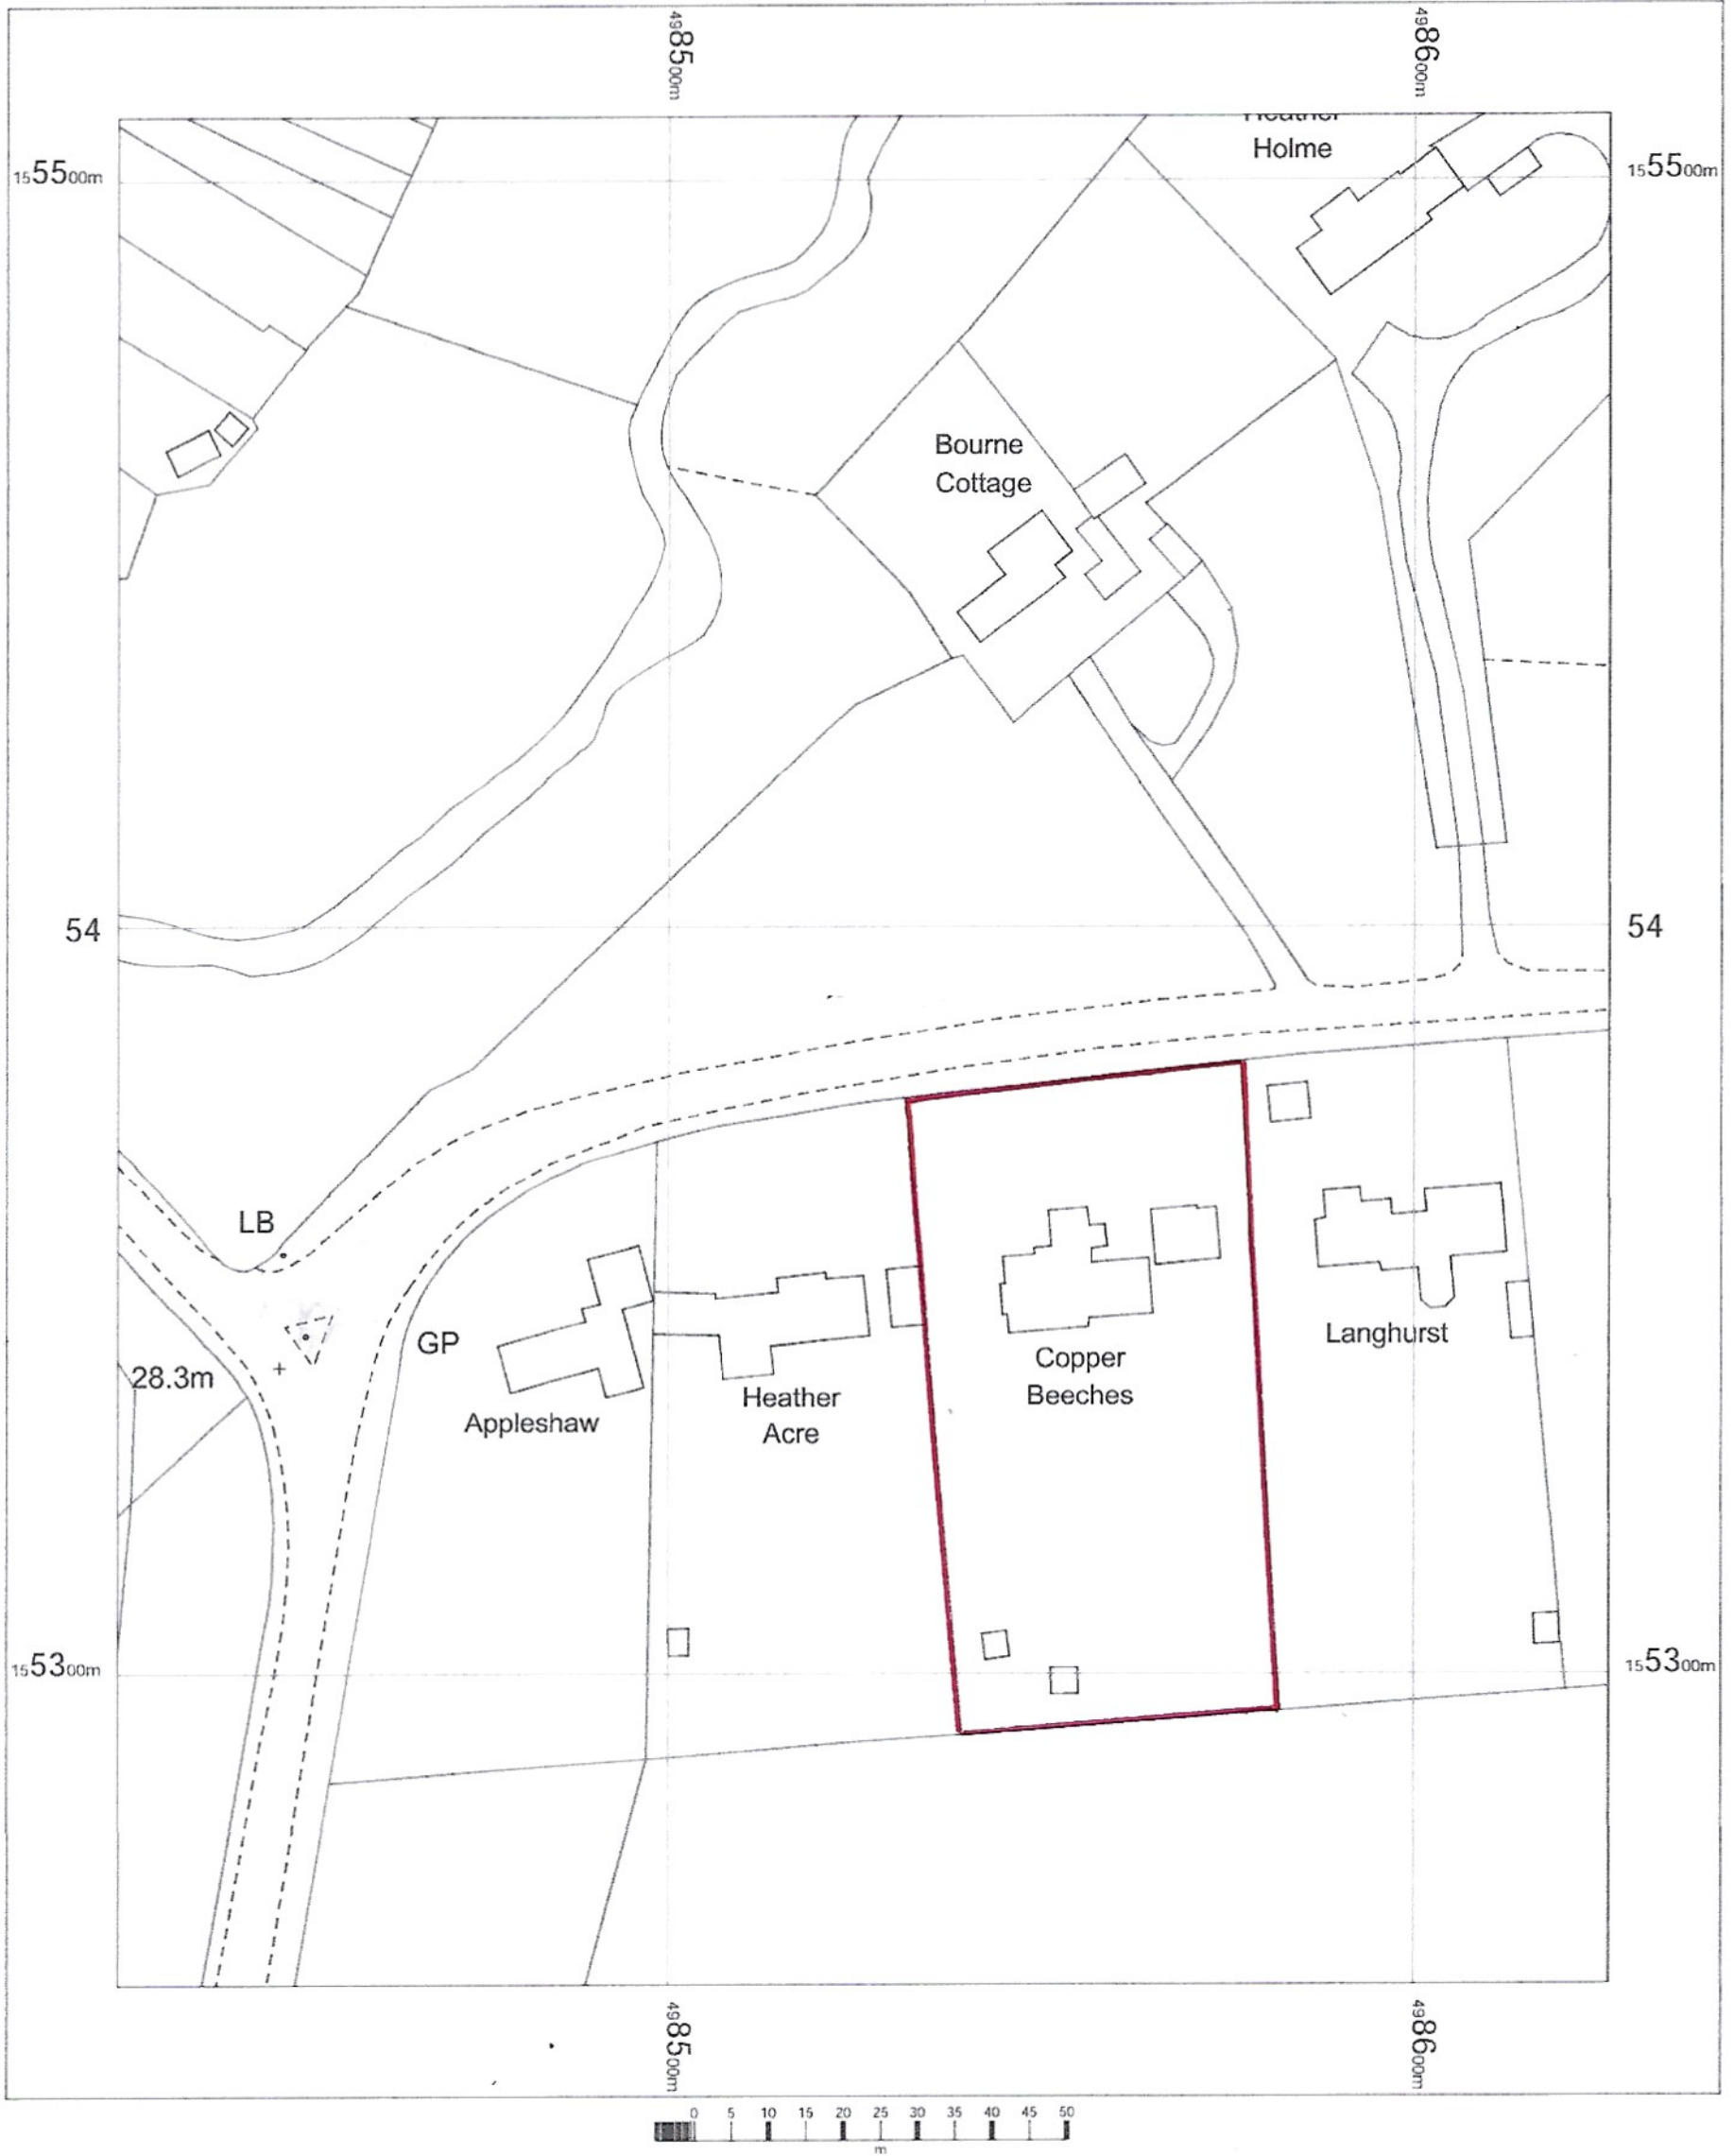

Copper Beeches

Copper Beeches
Prey Heath Road
Worplesdon
Surrey
GU22 0RN
23-30/SP1

OS MasterMap 1250/2500/10000 scale
Thursday, November 16, 2023, ID: MDP-01136075
www.mapdataportal.co.uk
1:1250 scale print at A4, Centre: 498526 E, 155384 N
©Crown Copyright Ordnance Survey. Licence no. 100019980

LOCATION PLAN