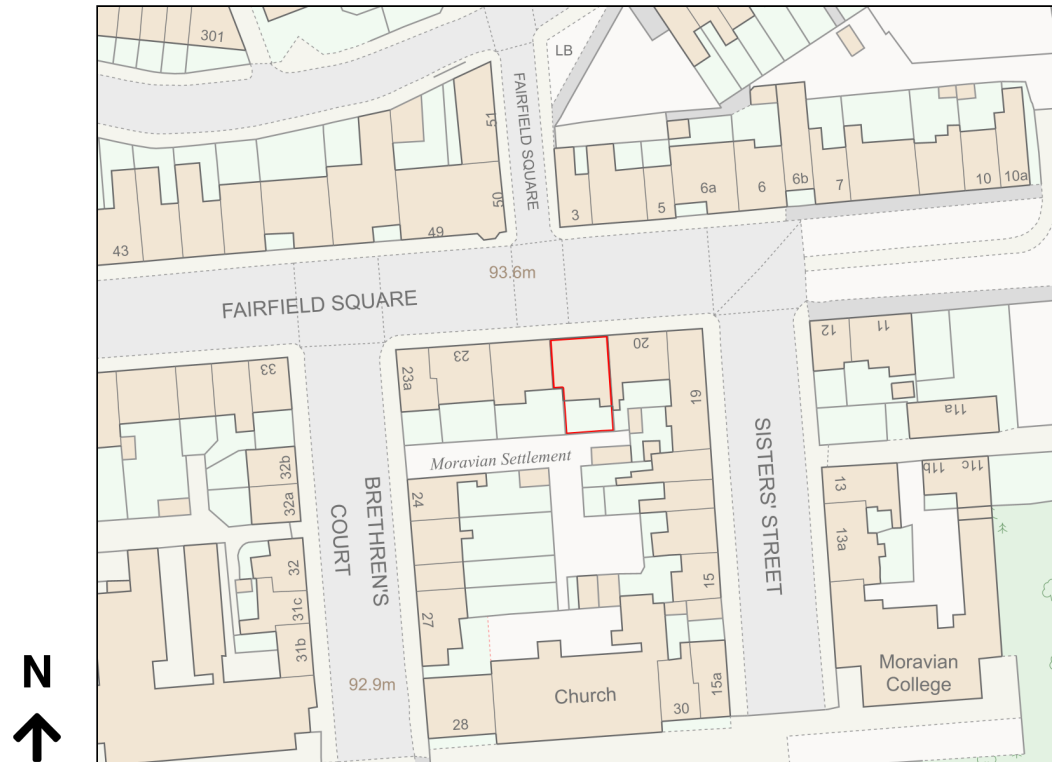

# Location Plan

Site Address: 21, Fairfield Square, Droylsden, M43 6AD

Date Produced: 23-Apr-2024

Scale: 1:1250 @A4

Planning Portal Reference: PP-12987112v1