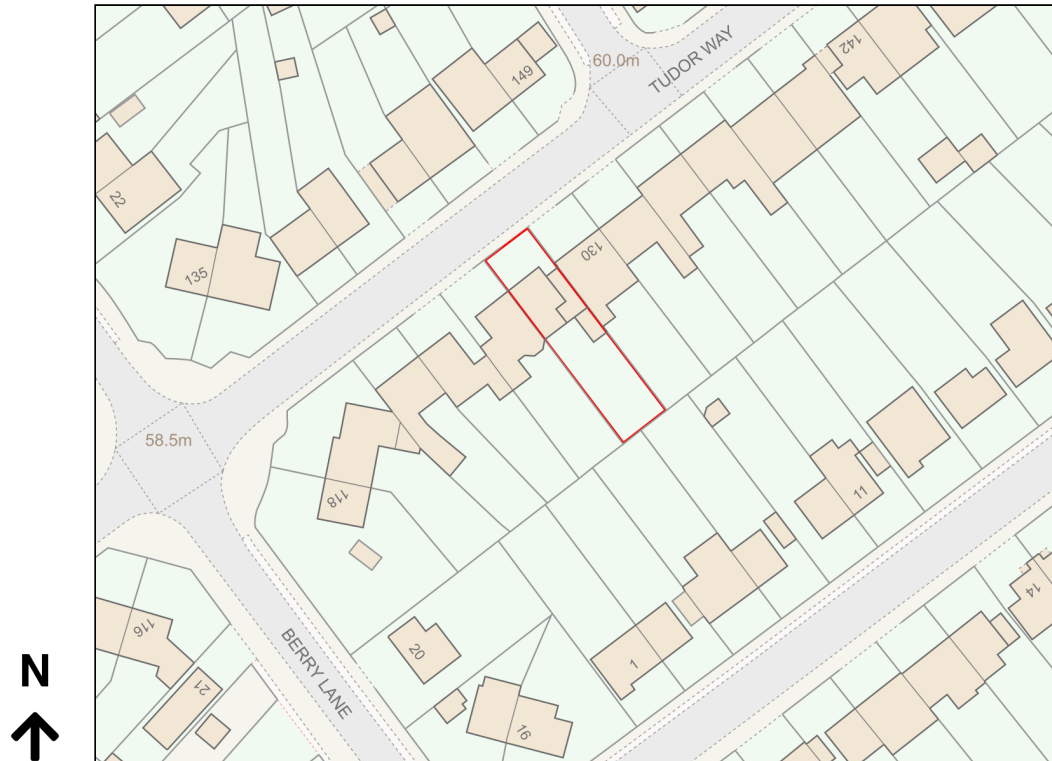

Location Plan

Site Address: 128, Tudor Way, Mill End, WD3 7HL

Date Produced: 22-Apr-2024

Scale: 1:1250 @A4

Planning Portal Reference: PP-12999427v1