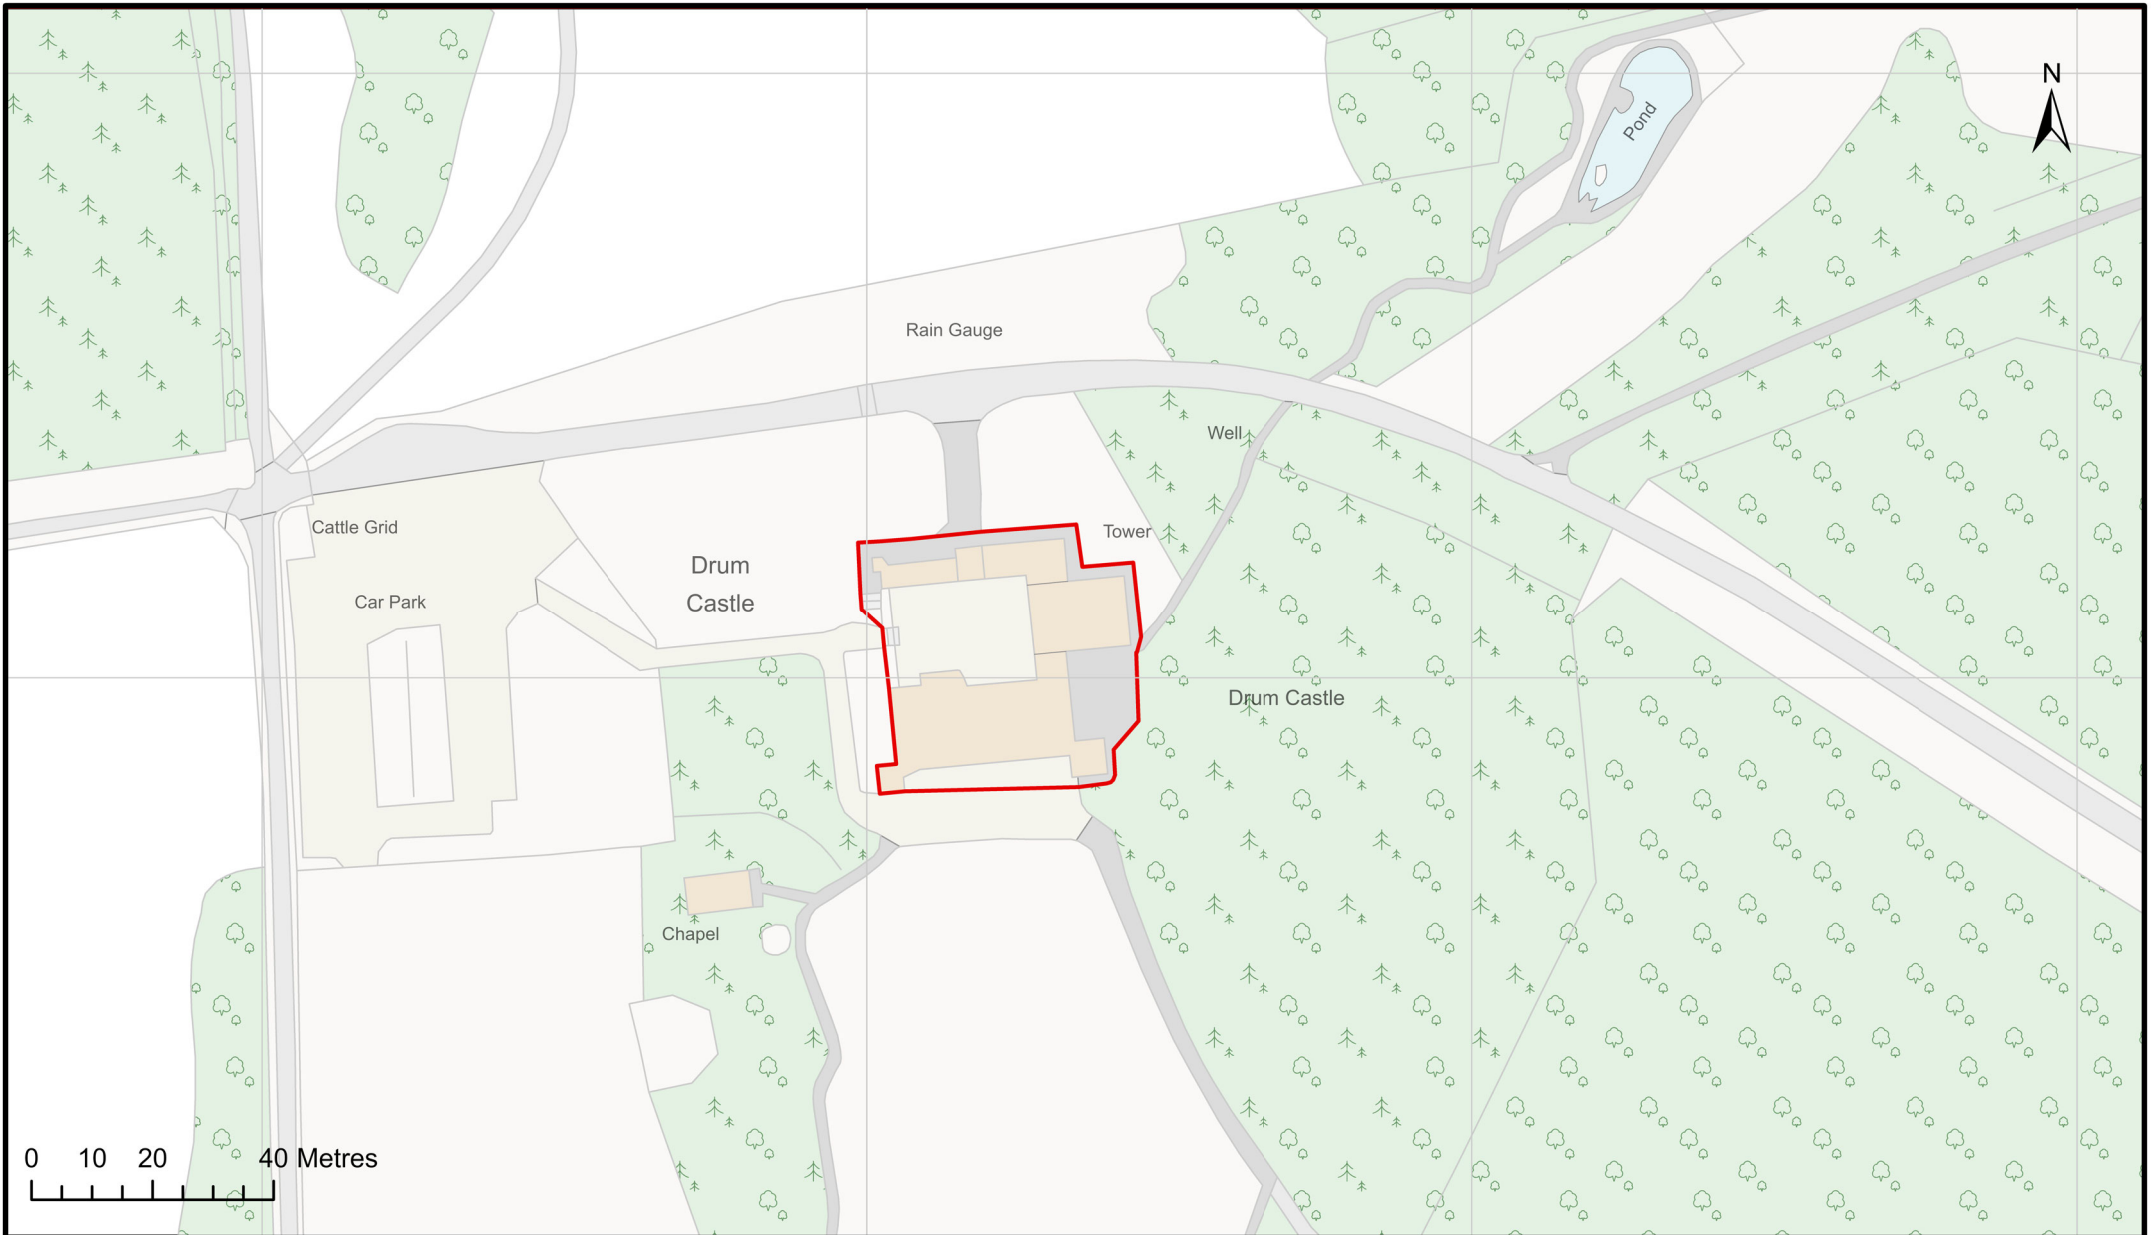

379500

379600

379700

379800

800600

800600

© Crown copyright and database rights
 (2024) OS 100023880
 All other data © National Trust for Scotland

Date: 18/04/2024
 Scale: 1:1,250 at A4

Drum Castle Site Plan

 Application boundary