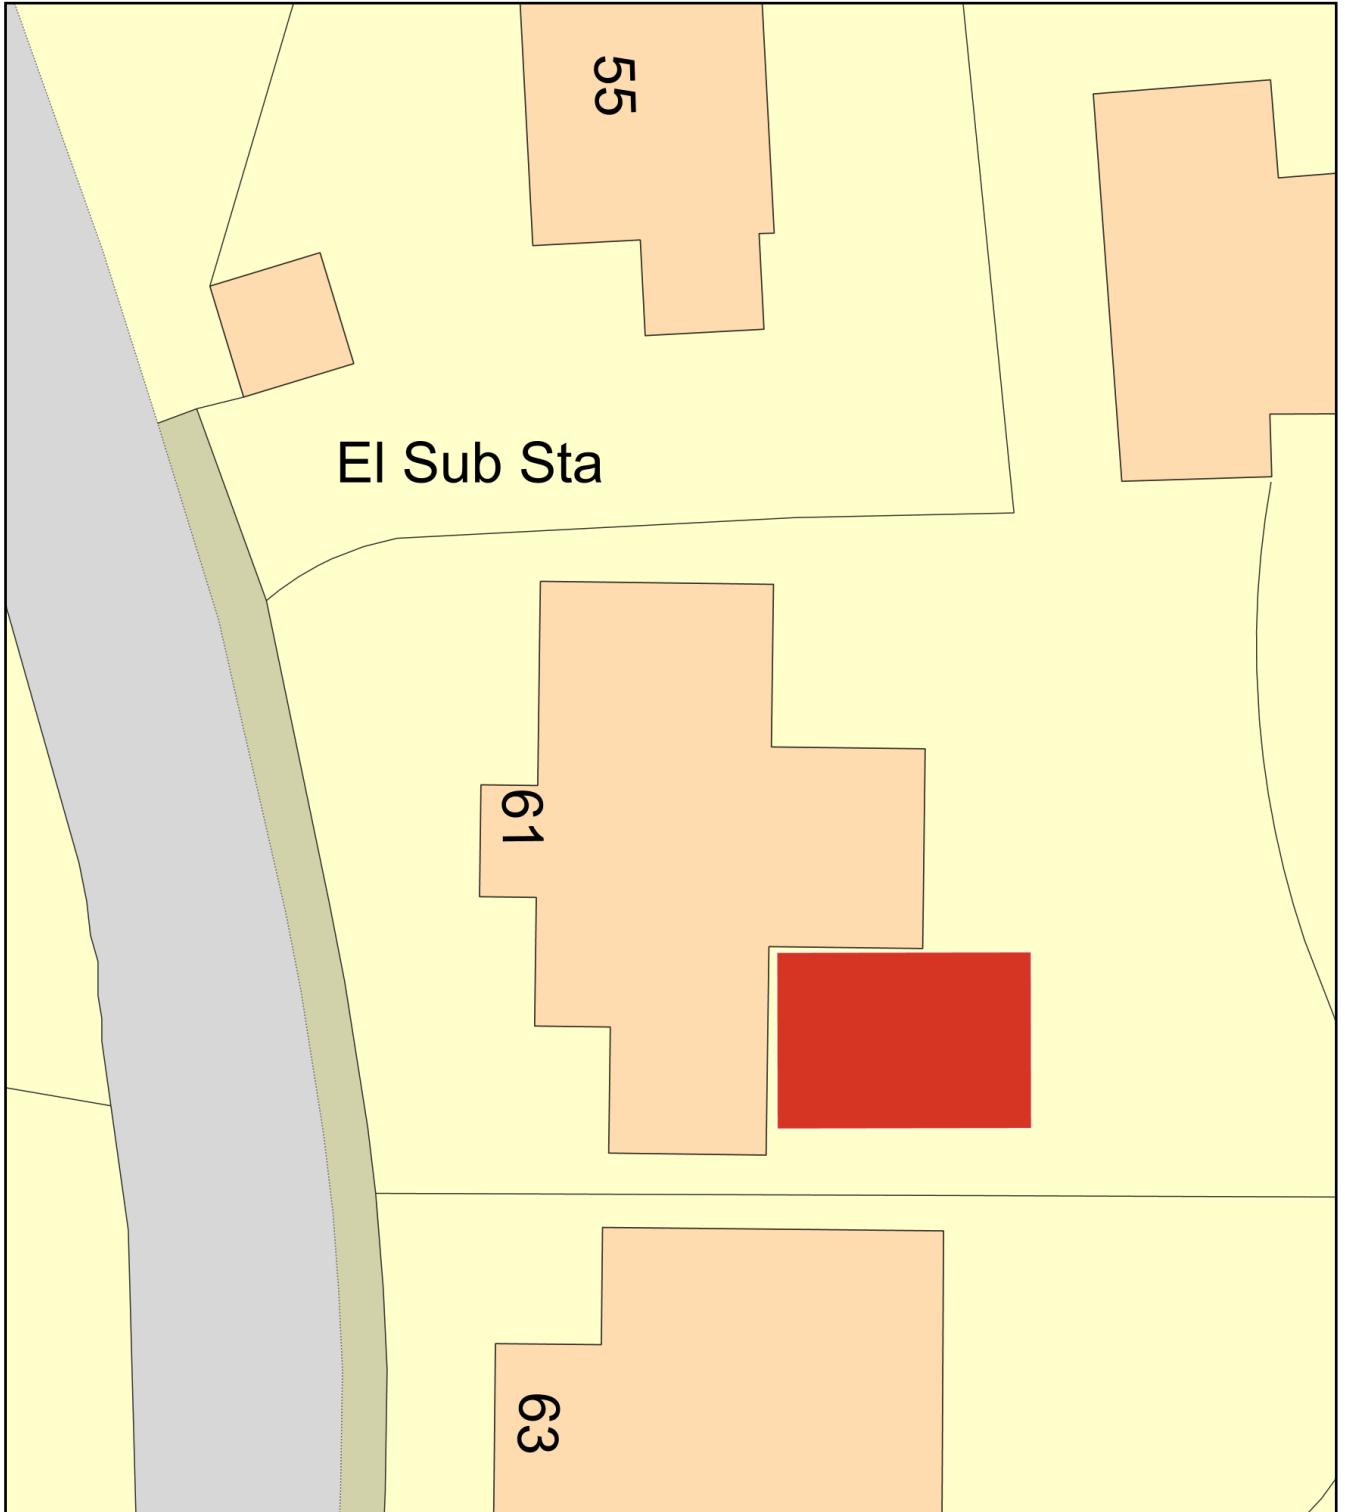

61 Shibden Head Lane

Plan Produced for: Andrew Armitage

Date Produced: 11 Mar 2024

Plan Reference Number: TQRQM24071160236211

Scale: 1:200 @ A4