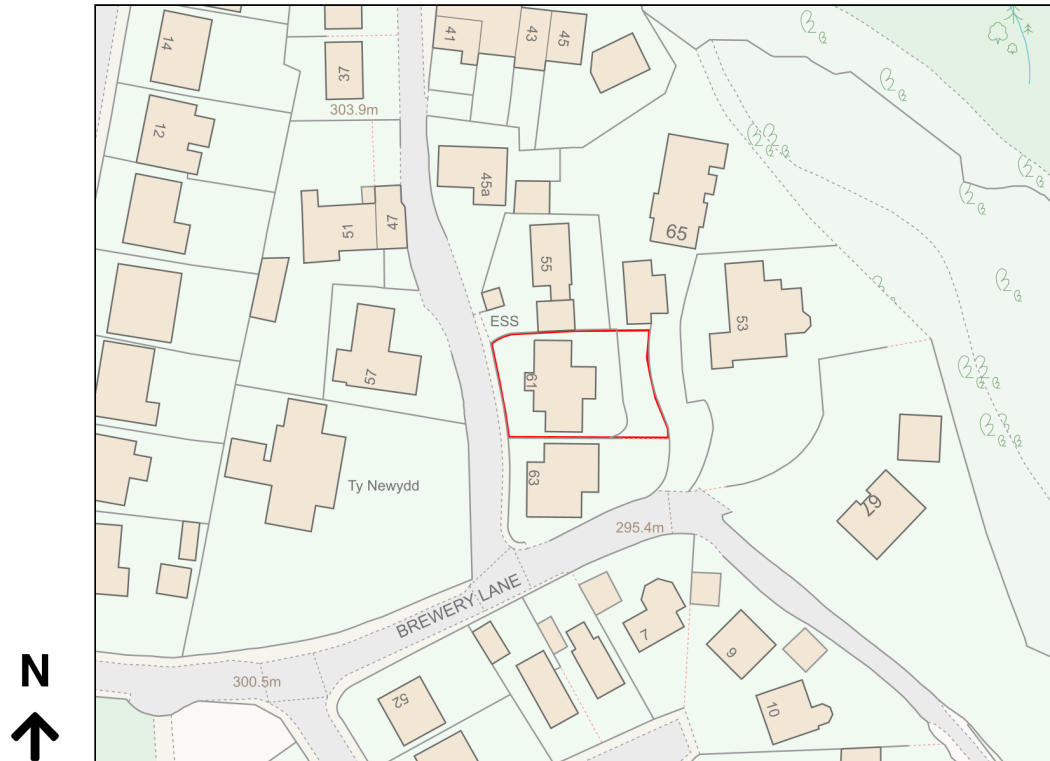

Location Plan

Site Address: 61, Shibden Head Lane, Queensbury, Bradford, BD13 2NH

Date Produced: 11-Mar-2024

Scale: 1:1250 @A4

Planning Portal Reference: PP-12880322v1