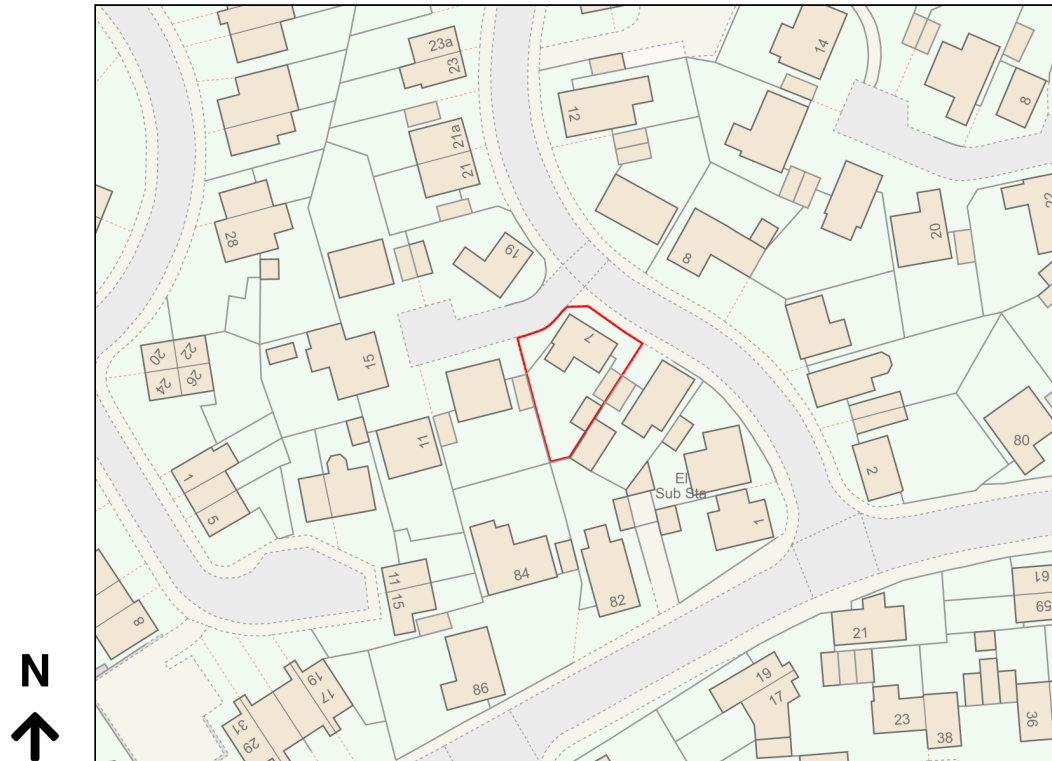

Location Plan

Site Address: 7, Dorking Crescent, Clacton On Sea, CO16 8FQ

Date Produced: 28-Mar-2024

Scale: 1:1250 @A4

Planning Portal Reference: PP-12934418v1