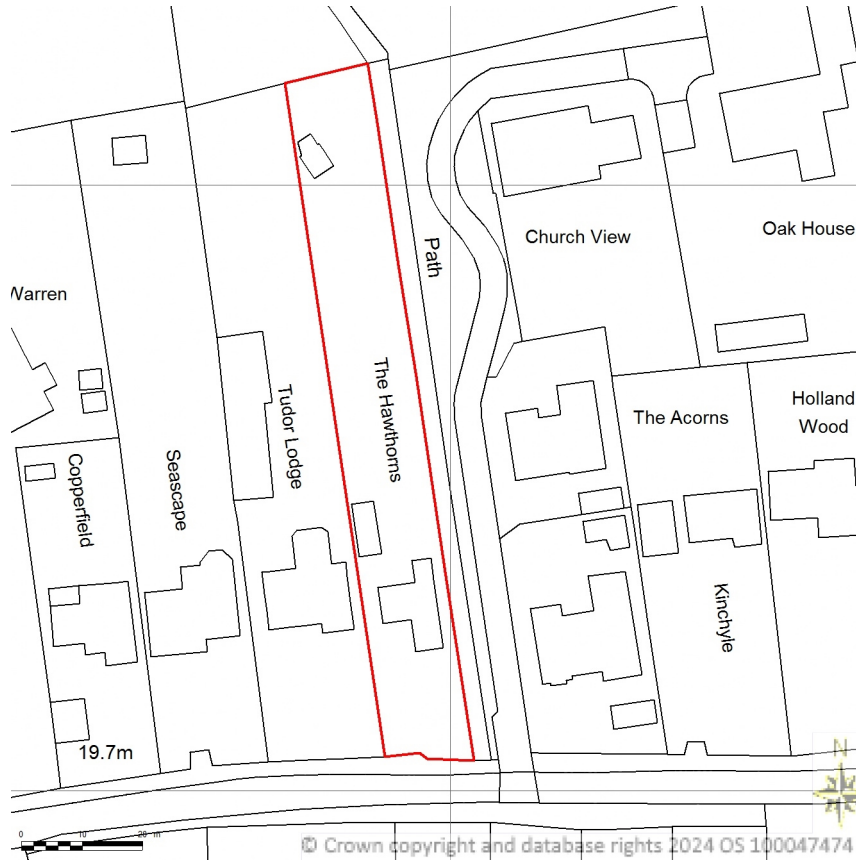

SITE LOCATION PLAN
AREA 2 HA
SCALE: 1:1250 on A4
CENTRE COORDINATES: 621798 , 219359

Supplied by Streetwise Maps Ltd
www.streetwise.net
Licence No: 100047474
11:20:02 05/04/2024