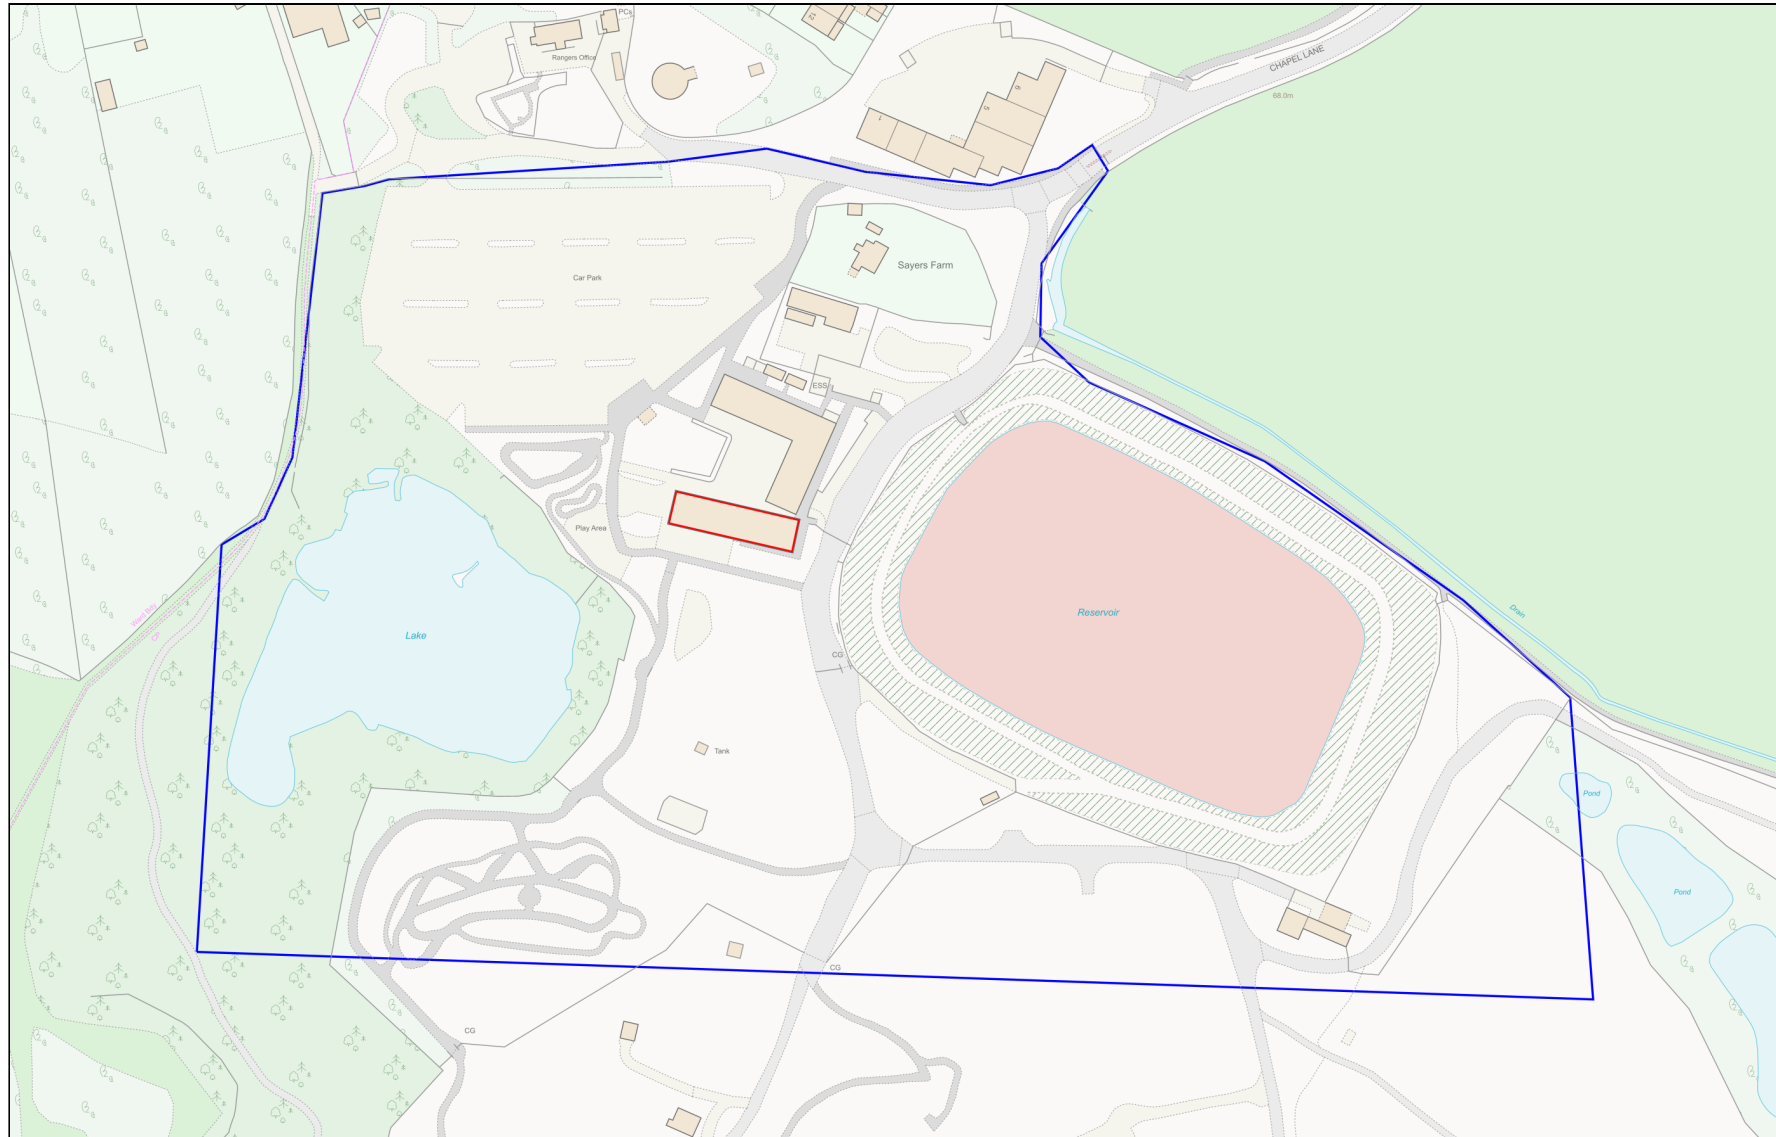

Location Plan

Site Address: Hadleigh Park Office, Hadleigh Park Business Park, Chapel Lane, Hadleigh, Benfleet, SS7 2PP

Date Produced: 11-Apr-2024

Scale: 1:2500 @A4

Planning Portal Reference: PP-12947205v1