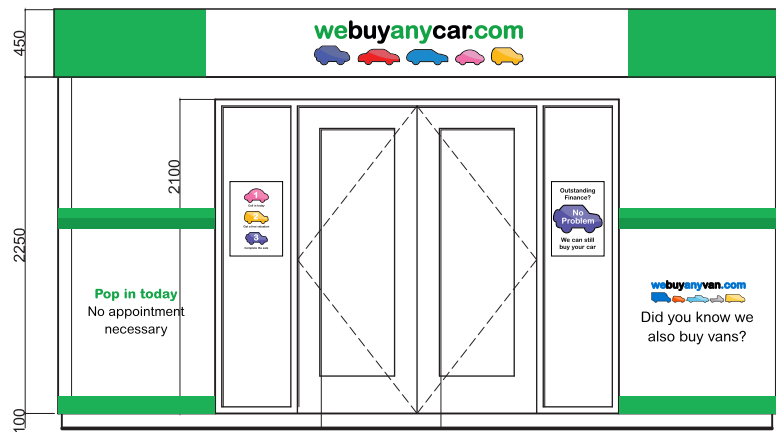

Elevation A

Elevation B

Elevation C

Elevation D

1 meter

Scale 1:50 at A4

www.nationalsigns.co.uk

The intellectual rights of this design belong to National Signs Ltd. The customer does not have the right to copy or disclose to a third party. If viewing in colour, please note that colours may vary due to monitor or printer settings.