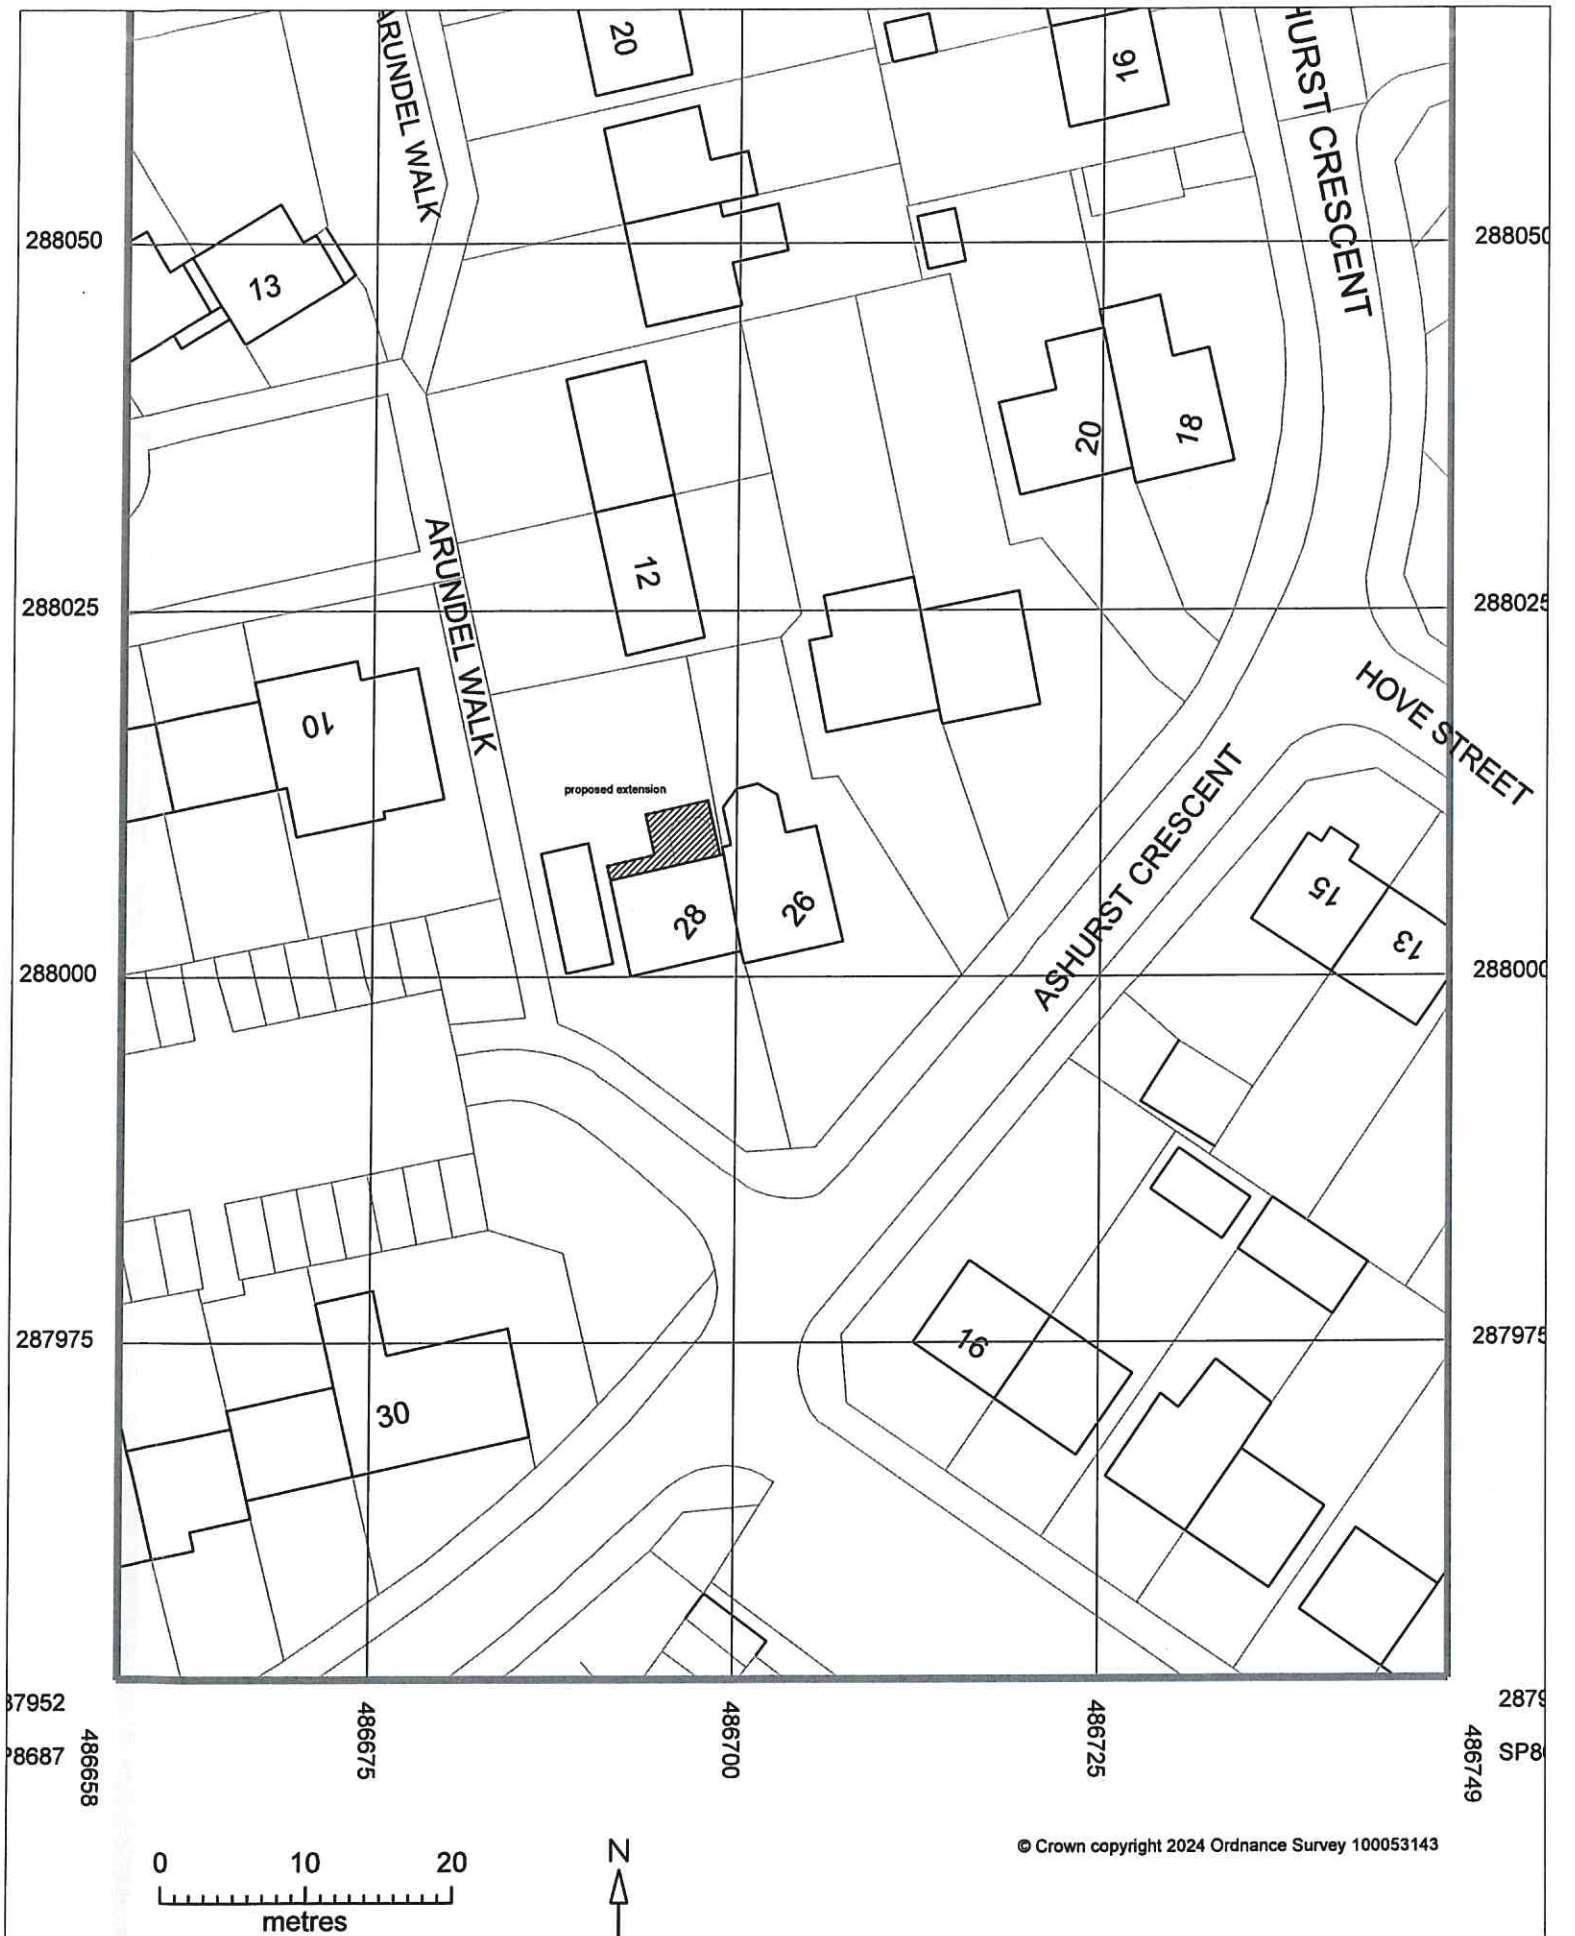

28 Ashurst Crescent, Corby, NN18 0JF
 Site location plan
 Scale 1:1250 @ A3

28 Ashurst Crescent, Corby, NN18 0JF
 Site layout plan Scale 1:500 @ A3