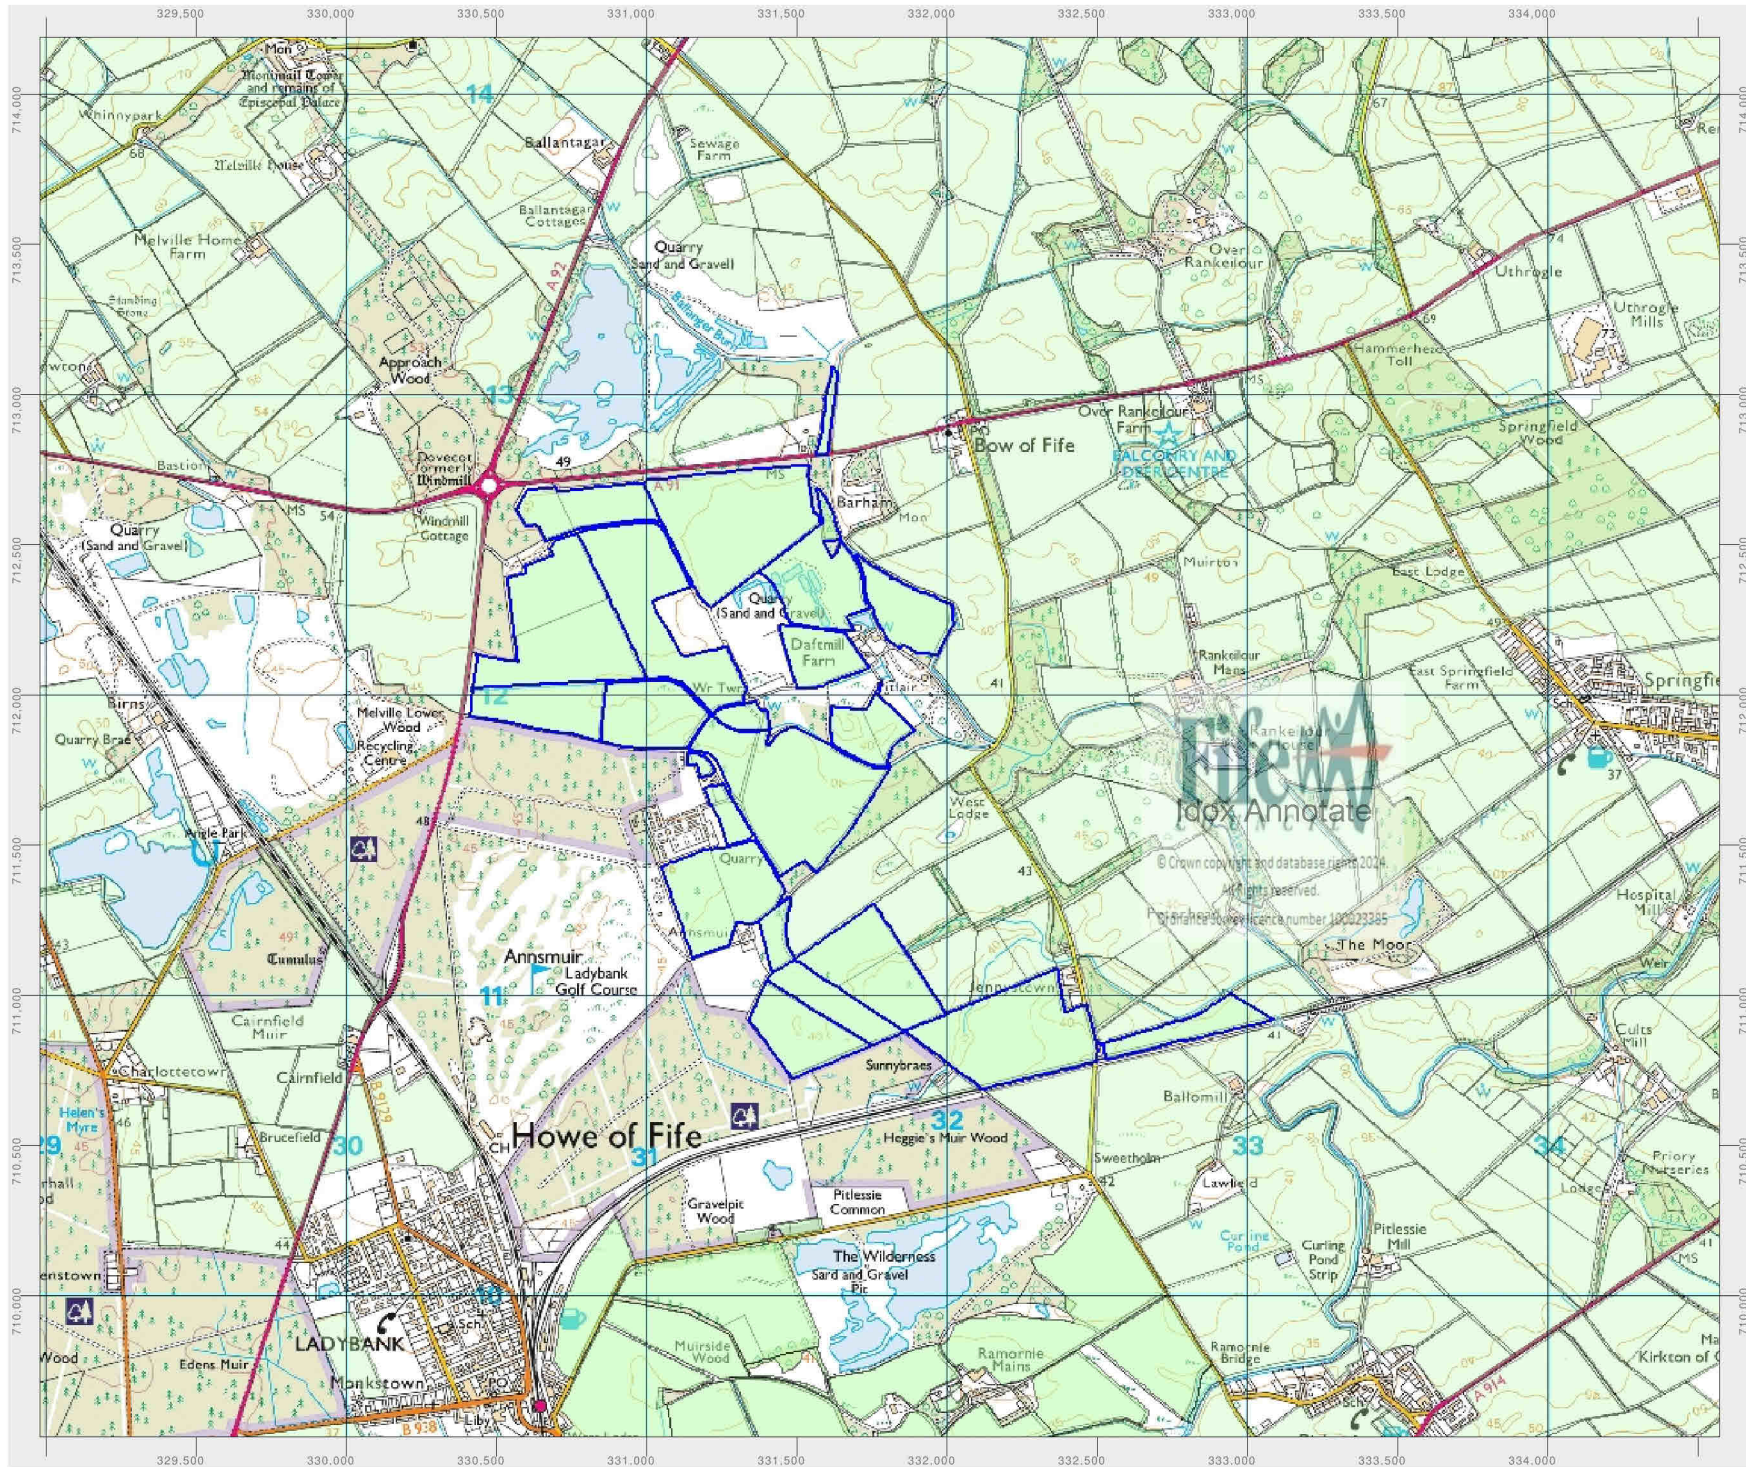

# Daftmill Farm

-  Background Layers
-  Parcels
-  Mandated Active Parcels
-  Non-Mandated Active Parcels
-  Bespoke Map
-  Annotation
-  Administrative Layers

Centre: 331776.2, 711860

Date: 15/03/2024

© Crown copyright and database rights 2024  
All rights reserved.  
Licence number 100223385