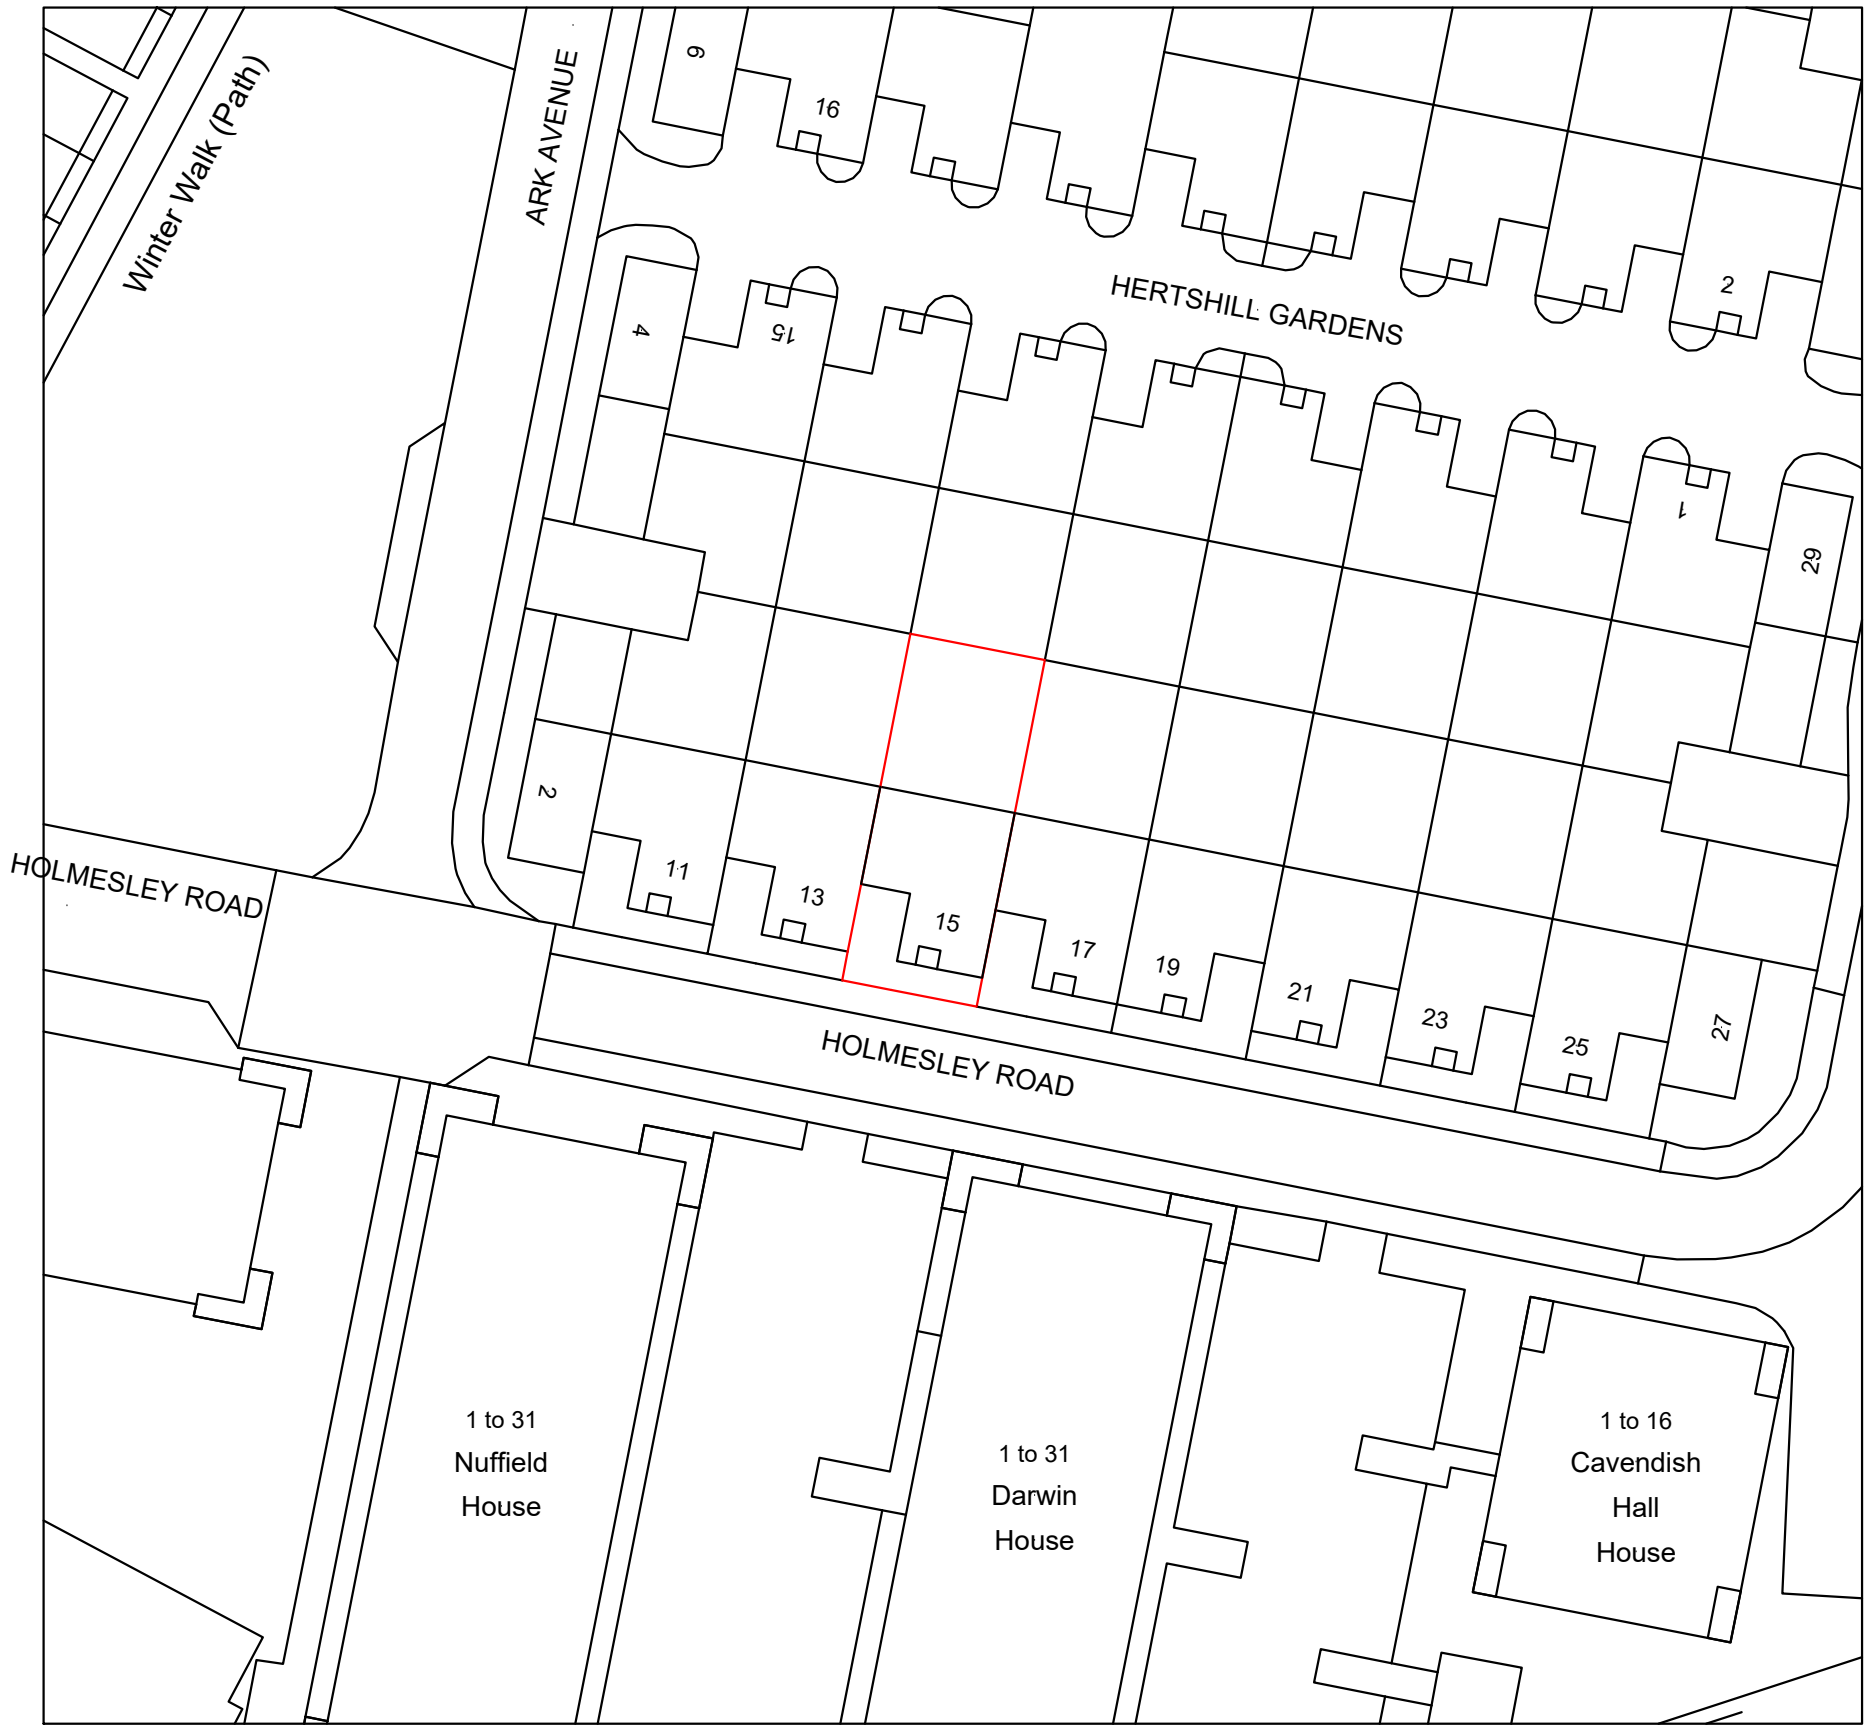

BLOCK PLAN (SCALE 1:500 @ A3)  
15 Holmsley Road Borehamwood WD6 1FU

NORTH