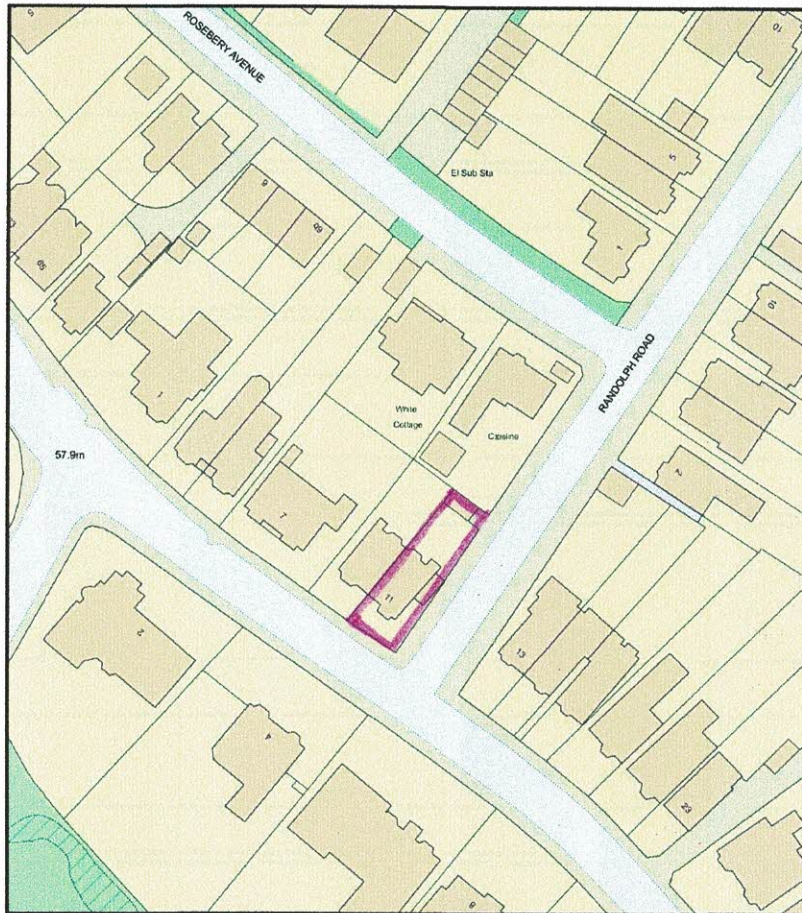

Location Plan

Plan Produced for: Roland Way
Date Produced: 22 Apr 2024
Plan Reference Number: TQRQM24113114613815
Scale: 1:1250 @ A4