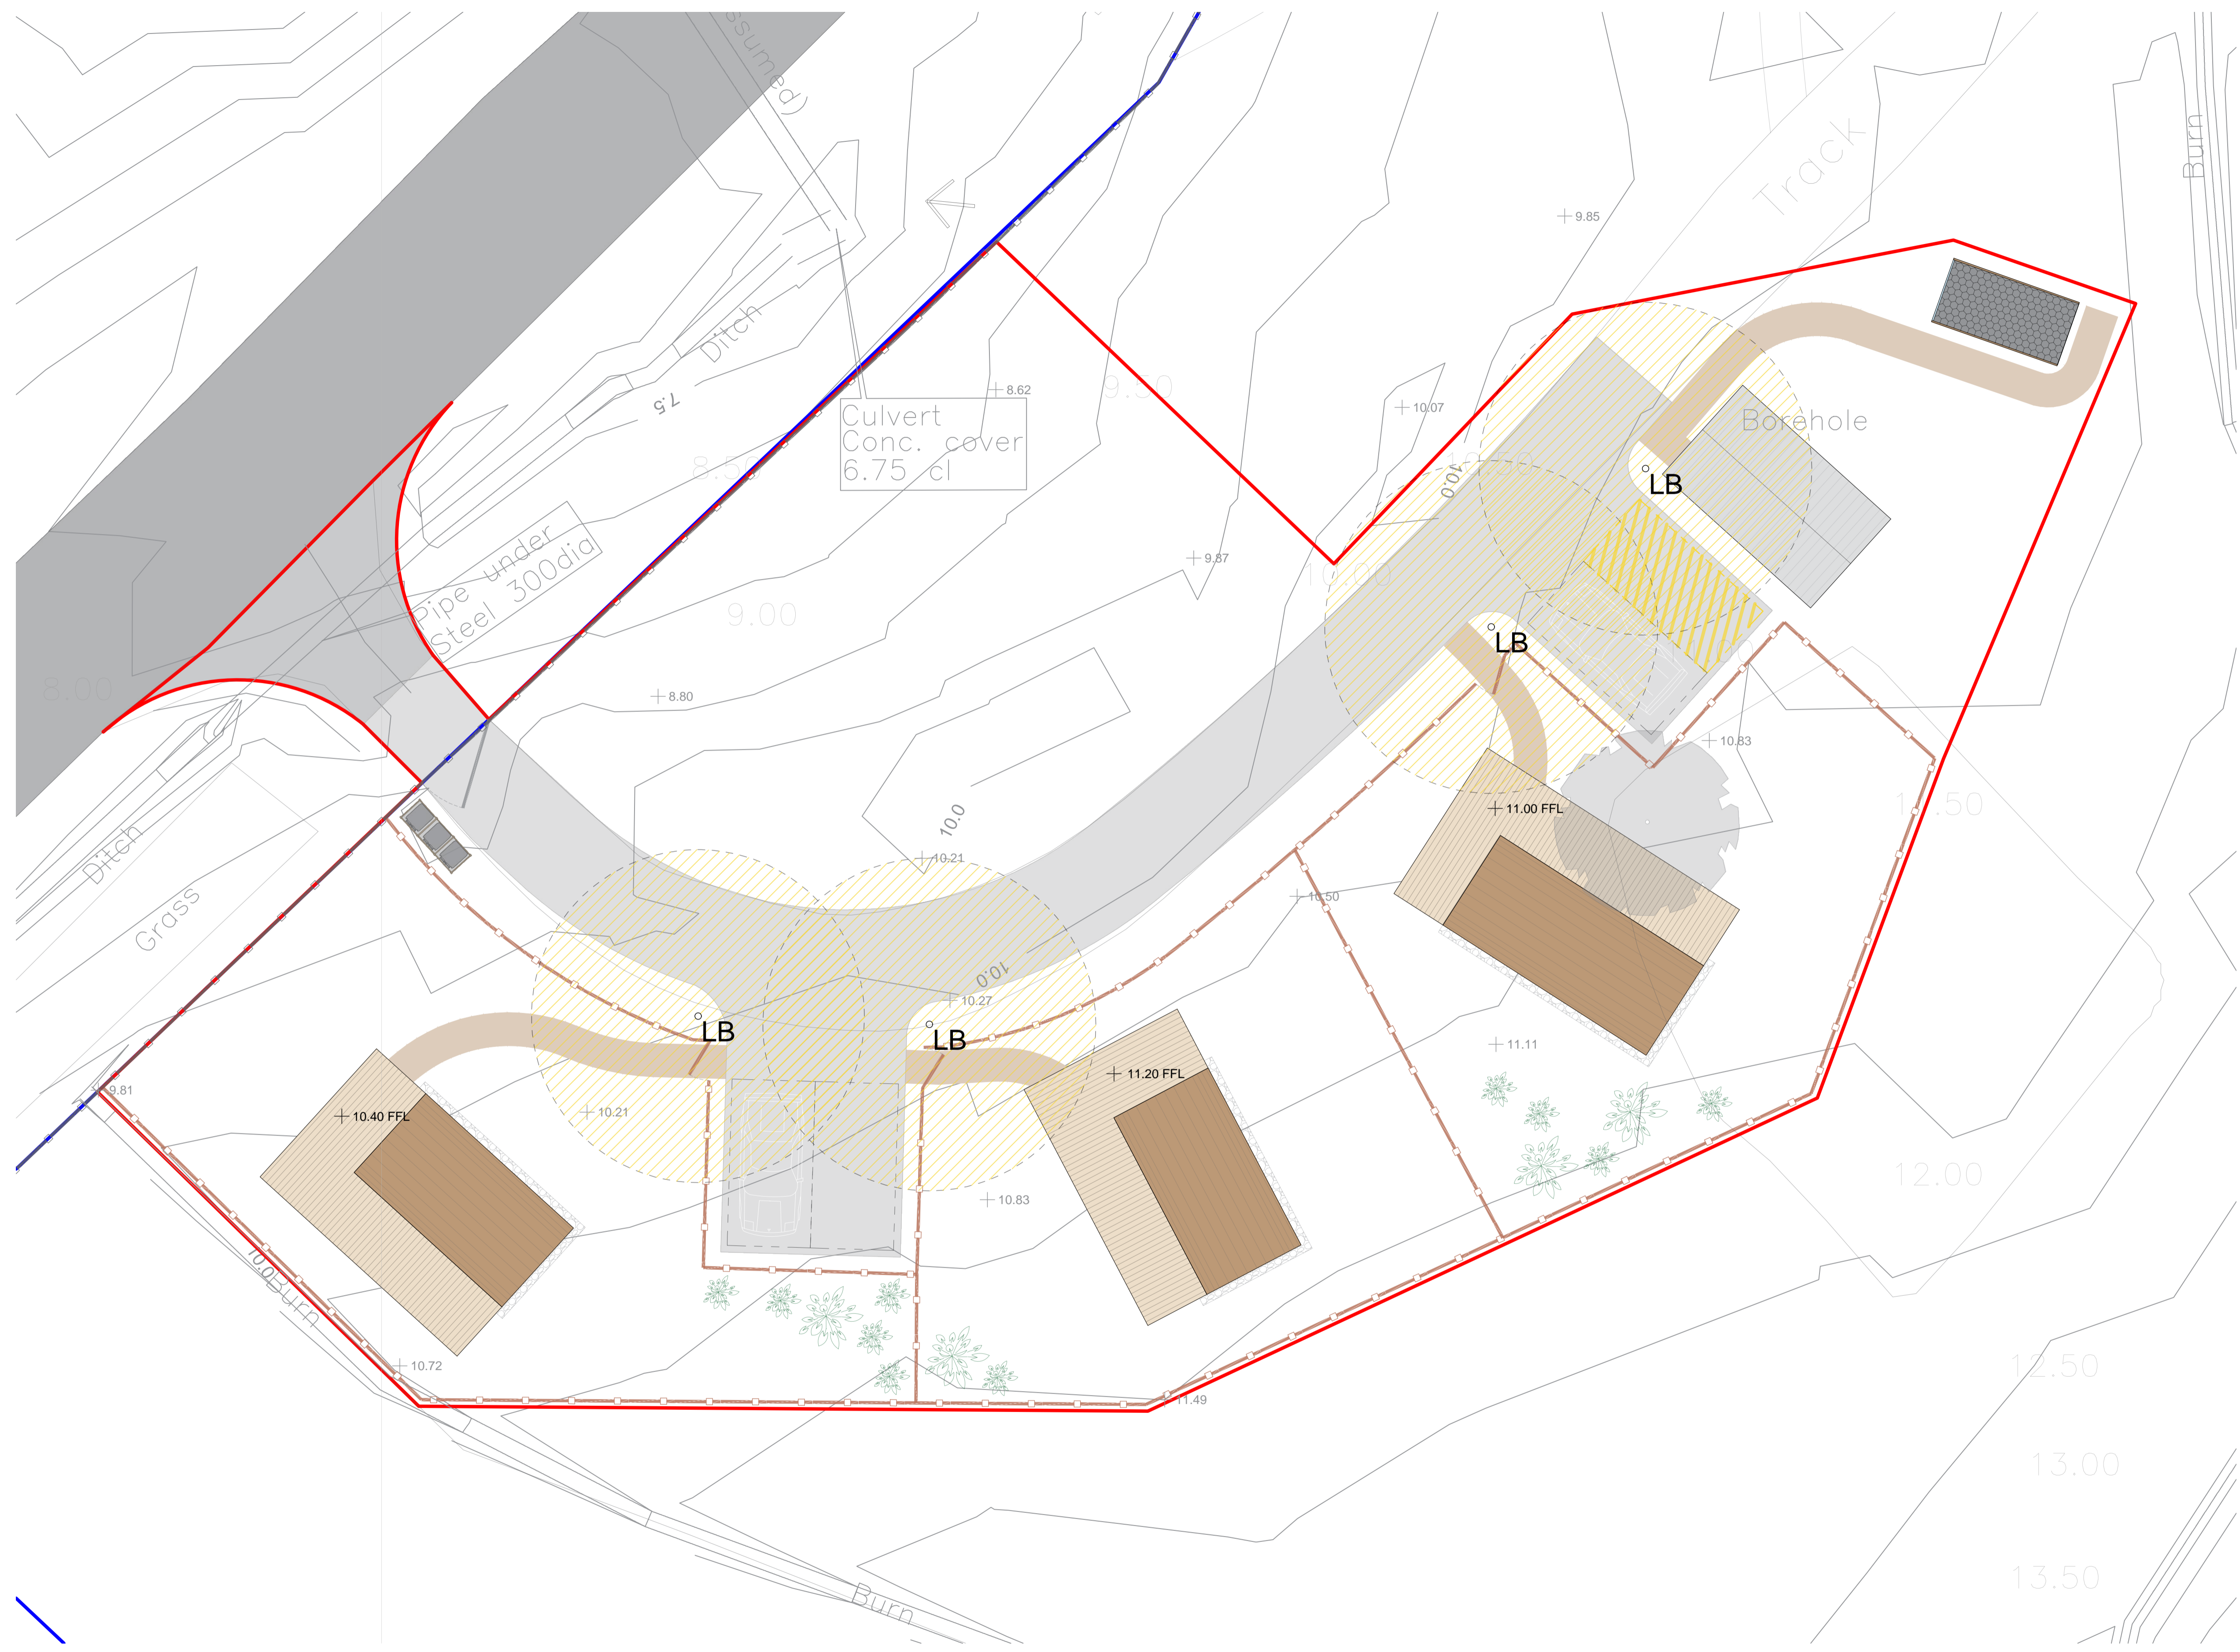

### Low Level Path Lighting

Lanea Path Lighting Bollard with PIR sensor.

#### BenXDits:

- LED mains wired.
- Low level height, only 40cm high.
- LED bulbs installed into this pillar lamp are in such a manner that they shine downwards onto cascading reflectors, keeping all light at low level.
- Integrated PIR sensor, keeping light levels low and only on when required.
- Range 2-8metres, set at 5m as shown.
- Lighting duration (5 seconds to 6 minutes) are configurable.
- Detects movement at an angle of 90 degrees.

Date	Description	Rev	By
29.03.24	Add data from topo, adjust pod positions	A	XD

Revision: A  
 Date: 16.01.2024  
 Scale: 1:100 @ A1  
 Drawn By: XD  
 CAD Dwg File: -  
 Checked By: -

Issue Status:  
**Full Planning Application**

OWNERSHIP BOUNDARY  
 AREA = 1.1 ha.

SITE BOUNDARY  
 SITE AREA = 1,470 m2