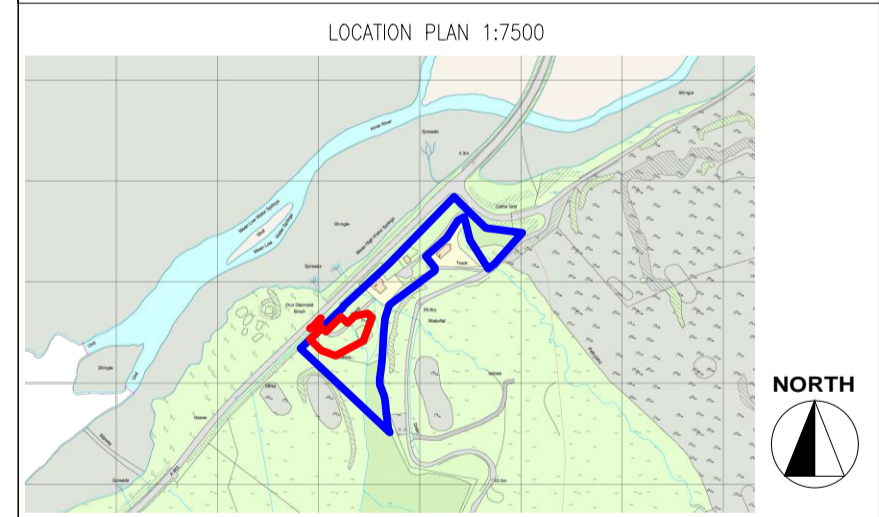

Revision Description

Project:
Proposed Glamping Site - For Keith Mabbott
2 Coillire, Struan, Isle of Skye
IV56 8FX

Drawing Title:
PROPOSED LIGHTING PLAN

Drawing Number:
231221-01-07

Revision: A
Date: 16.01.2024
Scale: 1:100 @ A1
Drawn By: XD
CAD Dwg File: -
Checked By: -

Issue Status:
Full Planning Application

OWNERSHIP BOUNDARY
AREA = 1.1 ha.

SITE BOUNDARY
SITE AREA = 1,470 m2