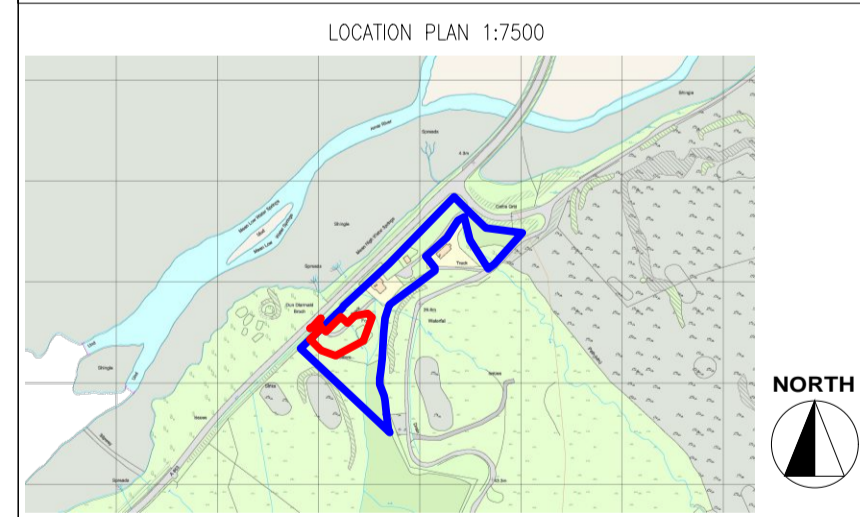

KEY TO SYMBOLS

Low Level Path Lighting

Lanea Path Lighting Bollard with PIR sensor.

BenXDits:

- LED mains wired.
- Low level height, only 40cm high.
- LED bulbs installed into this pillar lamp are in such a manner that they shine downwards onto cascading reflectors, keeping all light at low level.
- Integrated PIR sensor, keeping light levels low and only on when required.
- Range 2-8metres, set at 5m as shown.
- Lighting duration (5 seconds to 6 minutes) are configurable.
- Detects movement at an angle of 90 degrees.

OWNERSHIP BOUNDARY
 AREA = 1.1 ha.

SITE BOUNDARY
 SITE AREA = 1,470 m²

Date	Description	Rev	By

Revision Description

Project:
 Proposed Glamping Site - For Keith Mabbott
 2 Coillore, Struan, Isle of Skye
 IV56 8FX

Drawing Title:
 PROPOSED LIGHTING PLAN

Drawing Number:
 231221-01-07

Revision: -
Date: 16.01.2024
Scale: 1:100 @ A1
Drawn By: XD
CAD Dwg File: -
Checked By: -

Issue Status:
 Full Planning Application A1