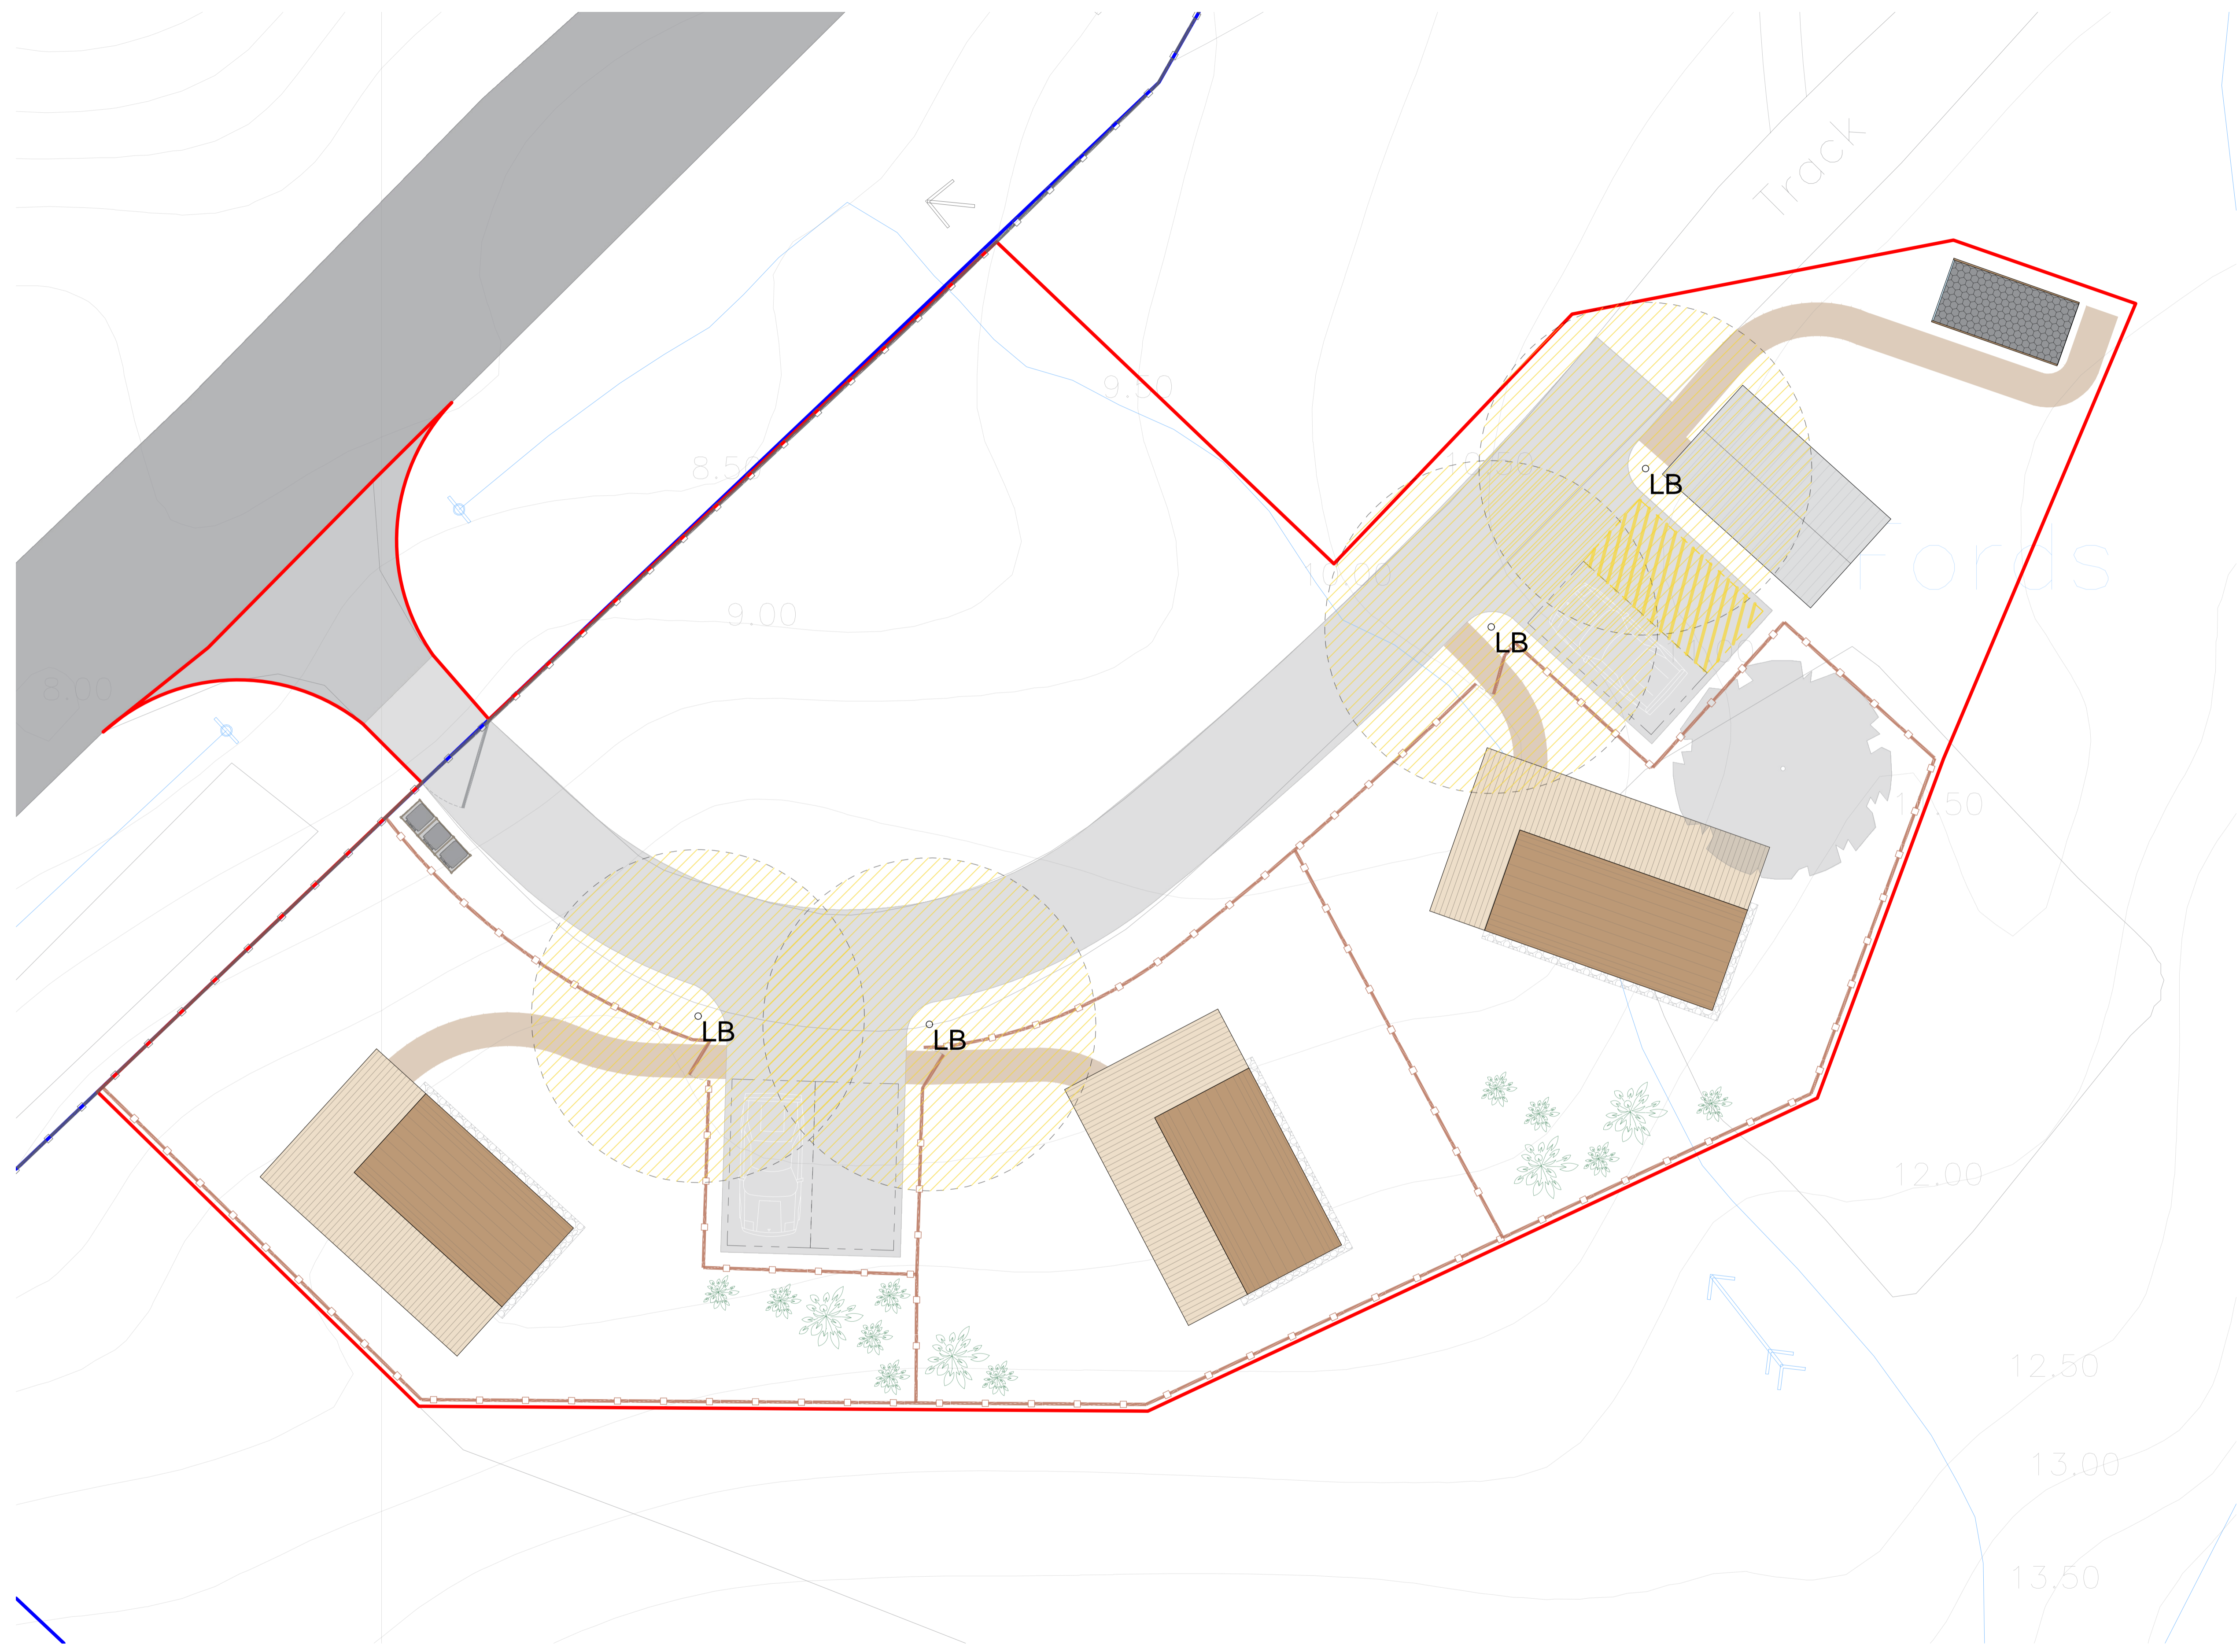

KEY TO SYMBOLS

Low Level Path Lighting

Lanea Path Lighting Bollard with PIR sensor.

BenXDits:

- LED mains wired.
- Low level height, only 40cm high.
- LED bulbs installed into this pillar lamp are in such a manner that they shine downwards onto cascading reflectors, keeping all light at low level.
- Integrated PIR sensor, keeping light levels low and only on when required.
- Range 2-8metres, set at 5m as shown.
- Lighting duration (5 seconds to 6 minutes) are configurable.
- Detects movement at an angle of 90 degrees.

OWNERSHIP BOUNDARY
 AREA = 1.1 ha.

SITE BOUNDARY
 SITE AREA = 1,470 m²

Date	Description	Rev	By

Revision Description

Project:
 Proposed Glamping Site - For Keith Mabbott
 2 Coillore, Struan, Isle of Skye
 IV56 8FX

Drawing Title:
 PROPOSED LIGHTING PLAN

Drawing Number:
 231221-01-07

Revision: -
Date: 16.01.2024
Scale: 1:100 @ A1
Drawn By: XD
CAD Dwg File: -
Checked By: -

Issue Status:
 Full Planning Application A1