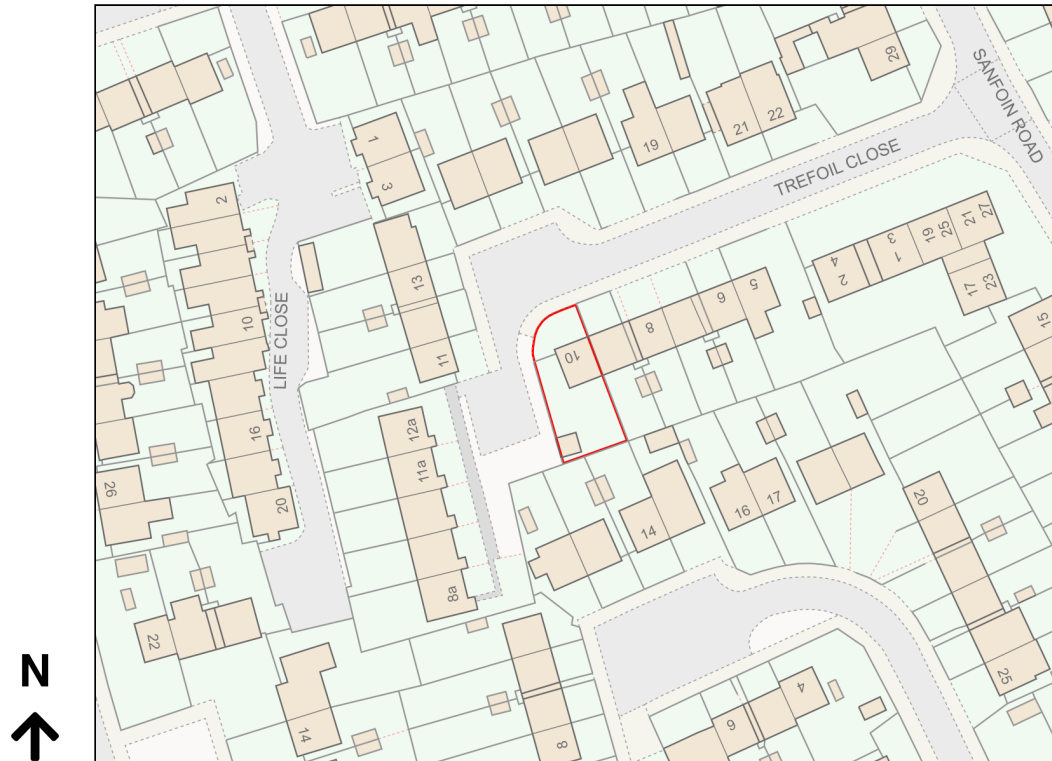

Location Plan

Site Address: 10, Trefoil Close, Luton, LU4 0RB

Date Produced: 03-Apr-2024

Scale: 1:1250 @A4

Planning Portal Reference: PP-12949557v1