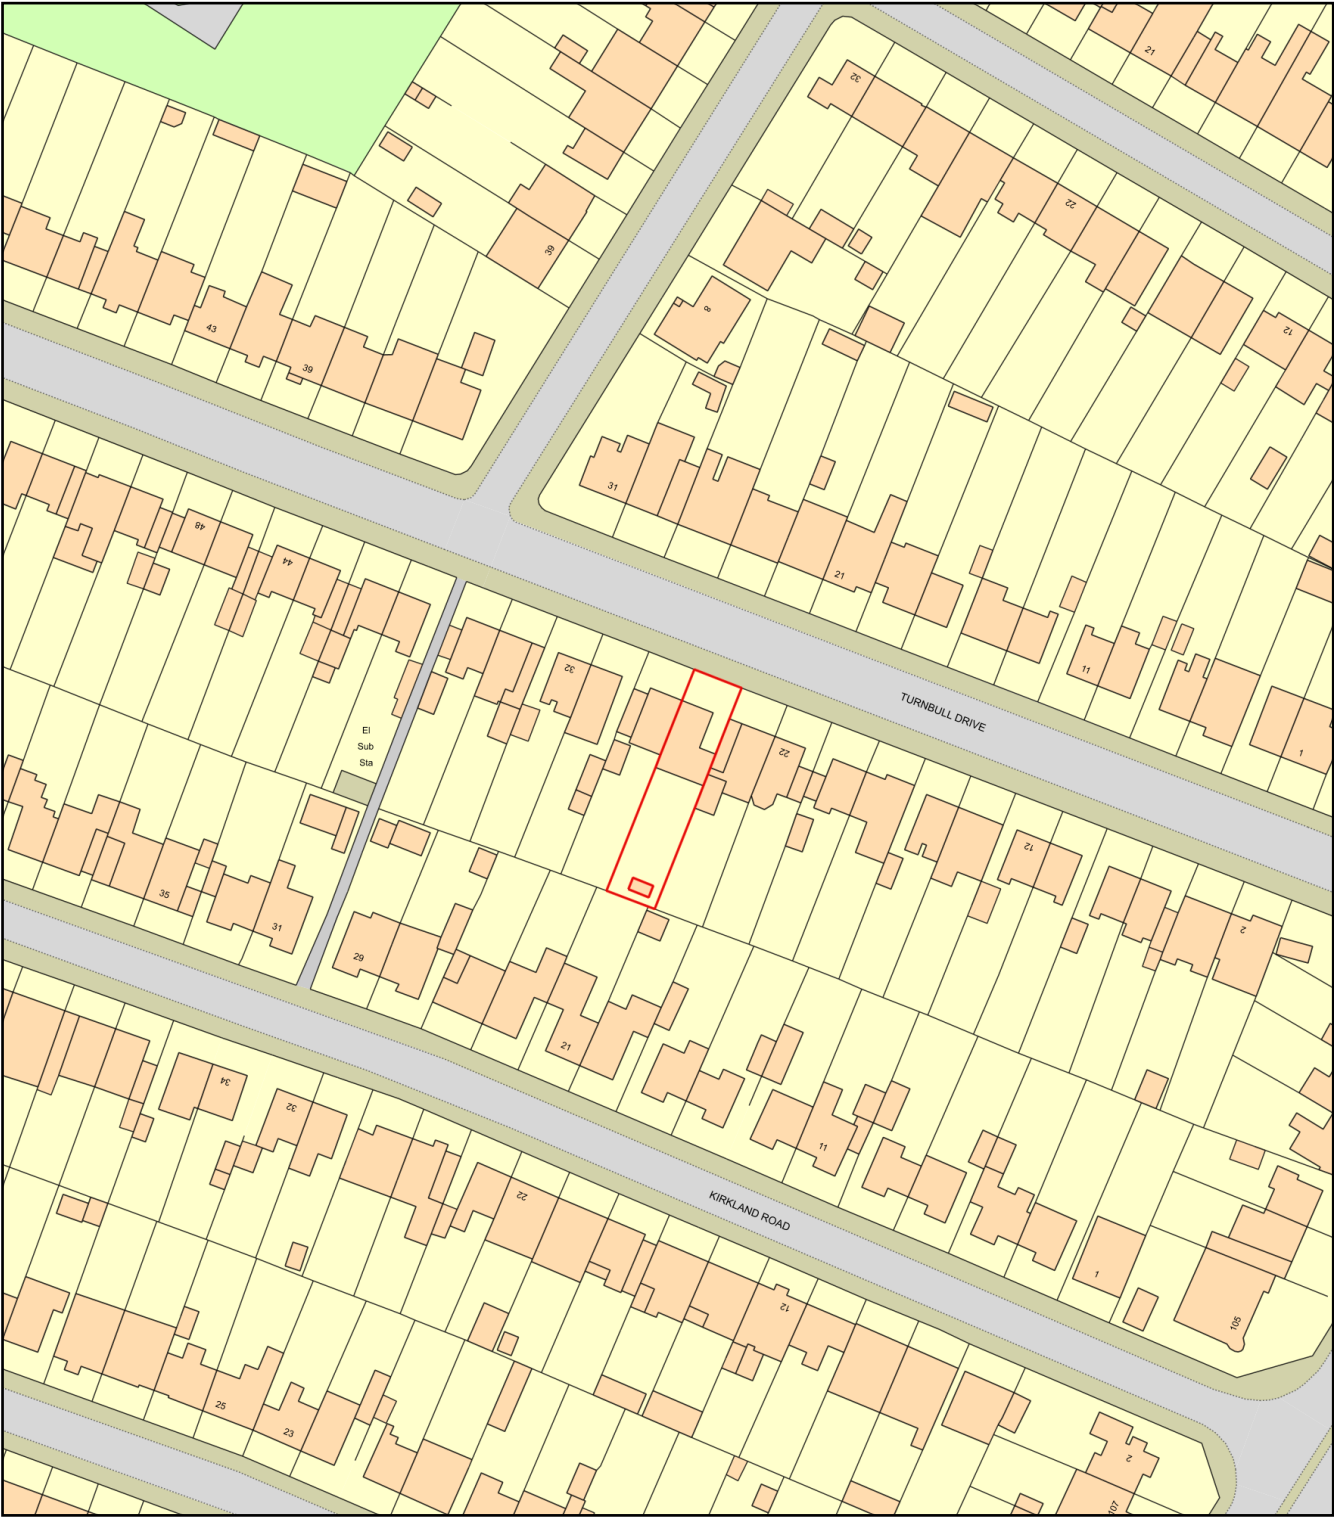

# 26 Turnbull Drive, Leicester, LE3 2JW - Location Plan

Plan Produced for: Sheena Raval  
Date Produced: 16 Mar 2021  
Plan Reference Number: TQRQM21075134615291  
Scale: 1:1250 @ A4