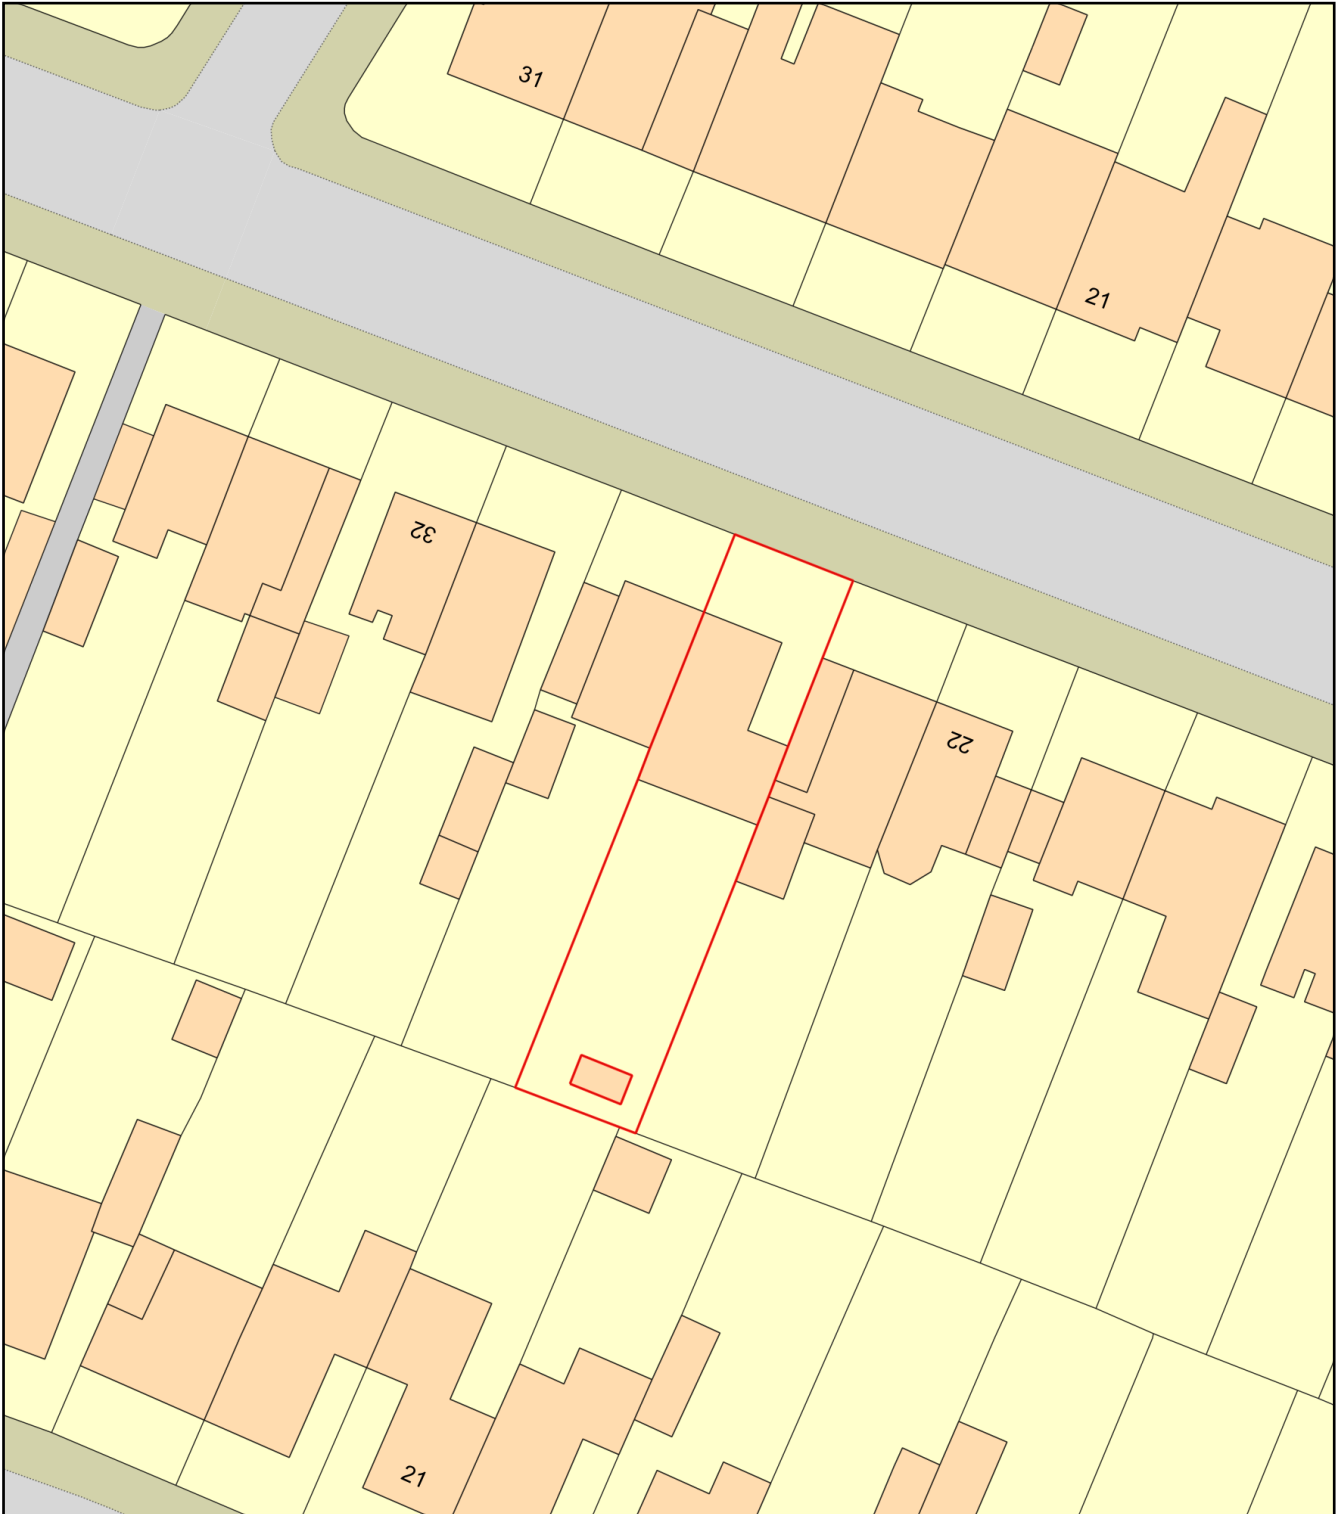

# 26 Turnbull Drive, Leicester, LE3 2JW

Plan Produced for: Sheena Raval

Date Produced: 16 Mar 2021

Plan Reference Number: TQRQM21075134424604

Scale: 1:500 @ A4