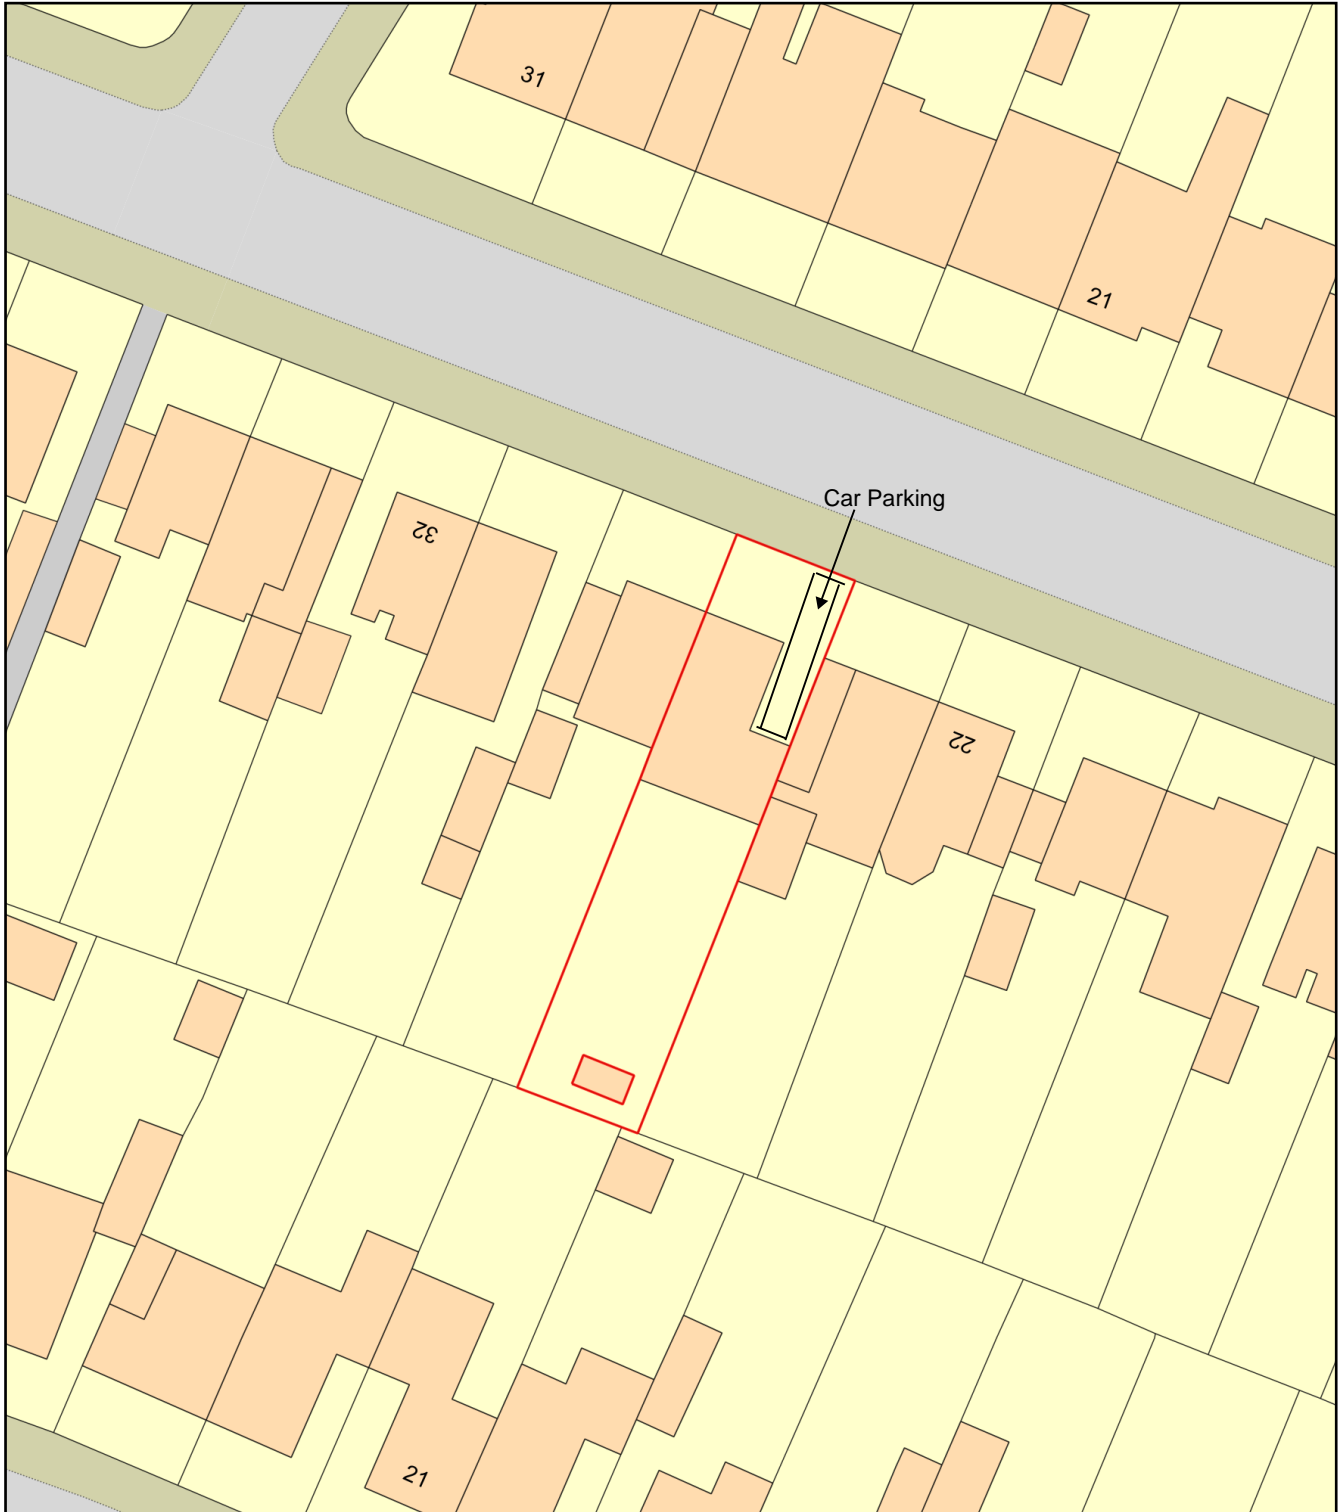

# 26 Turnbull Drive, Leicester, LE3 2JW

Plan Produced for: Sheena Raval

Date Produced: 16 Mar 2021

Plan Reference Number: TQRQM21075134424604

Scale: 1:500 @ A4