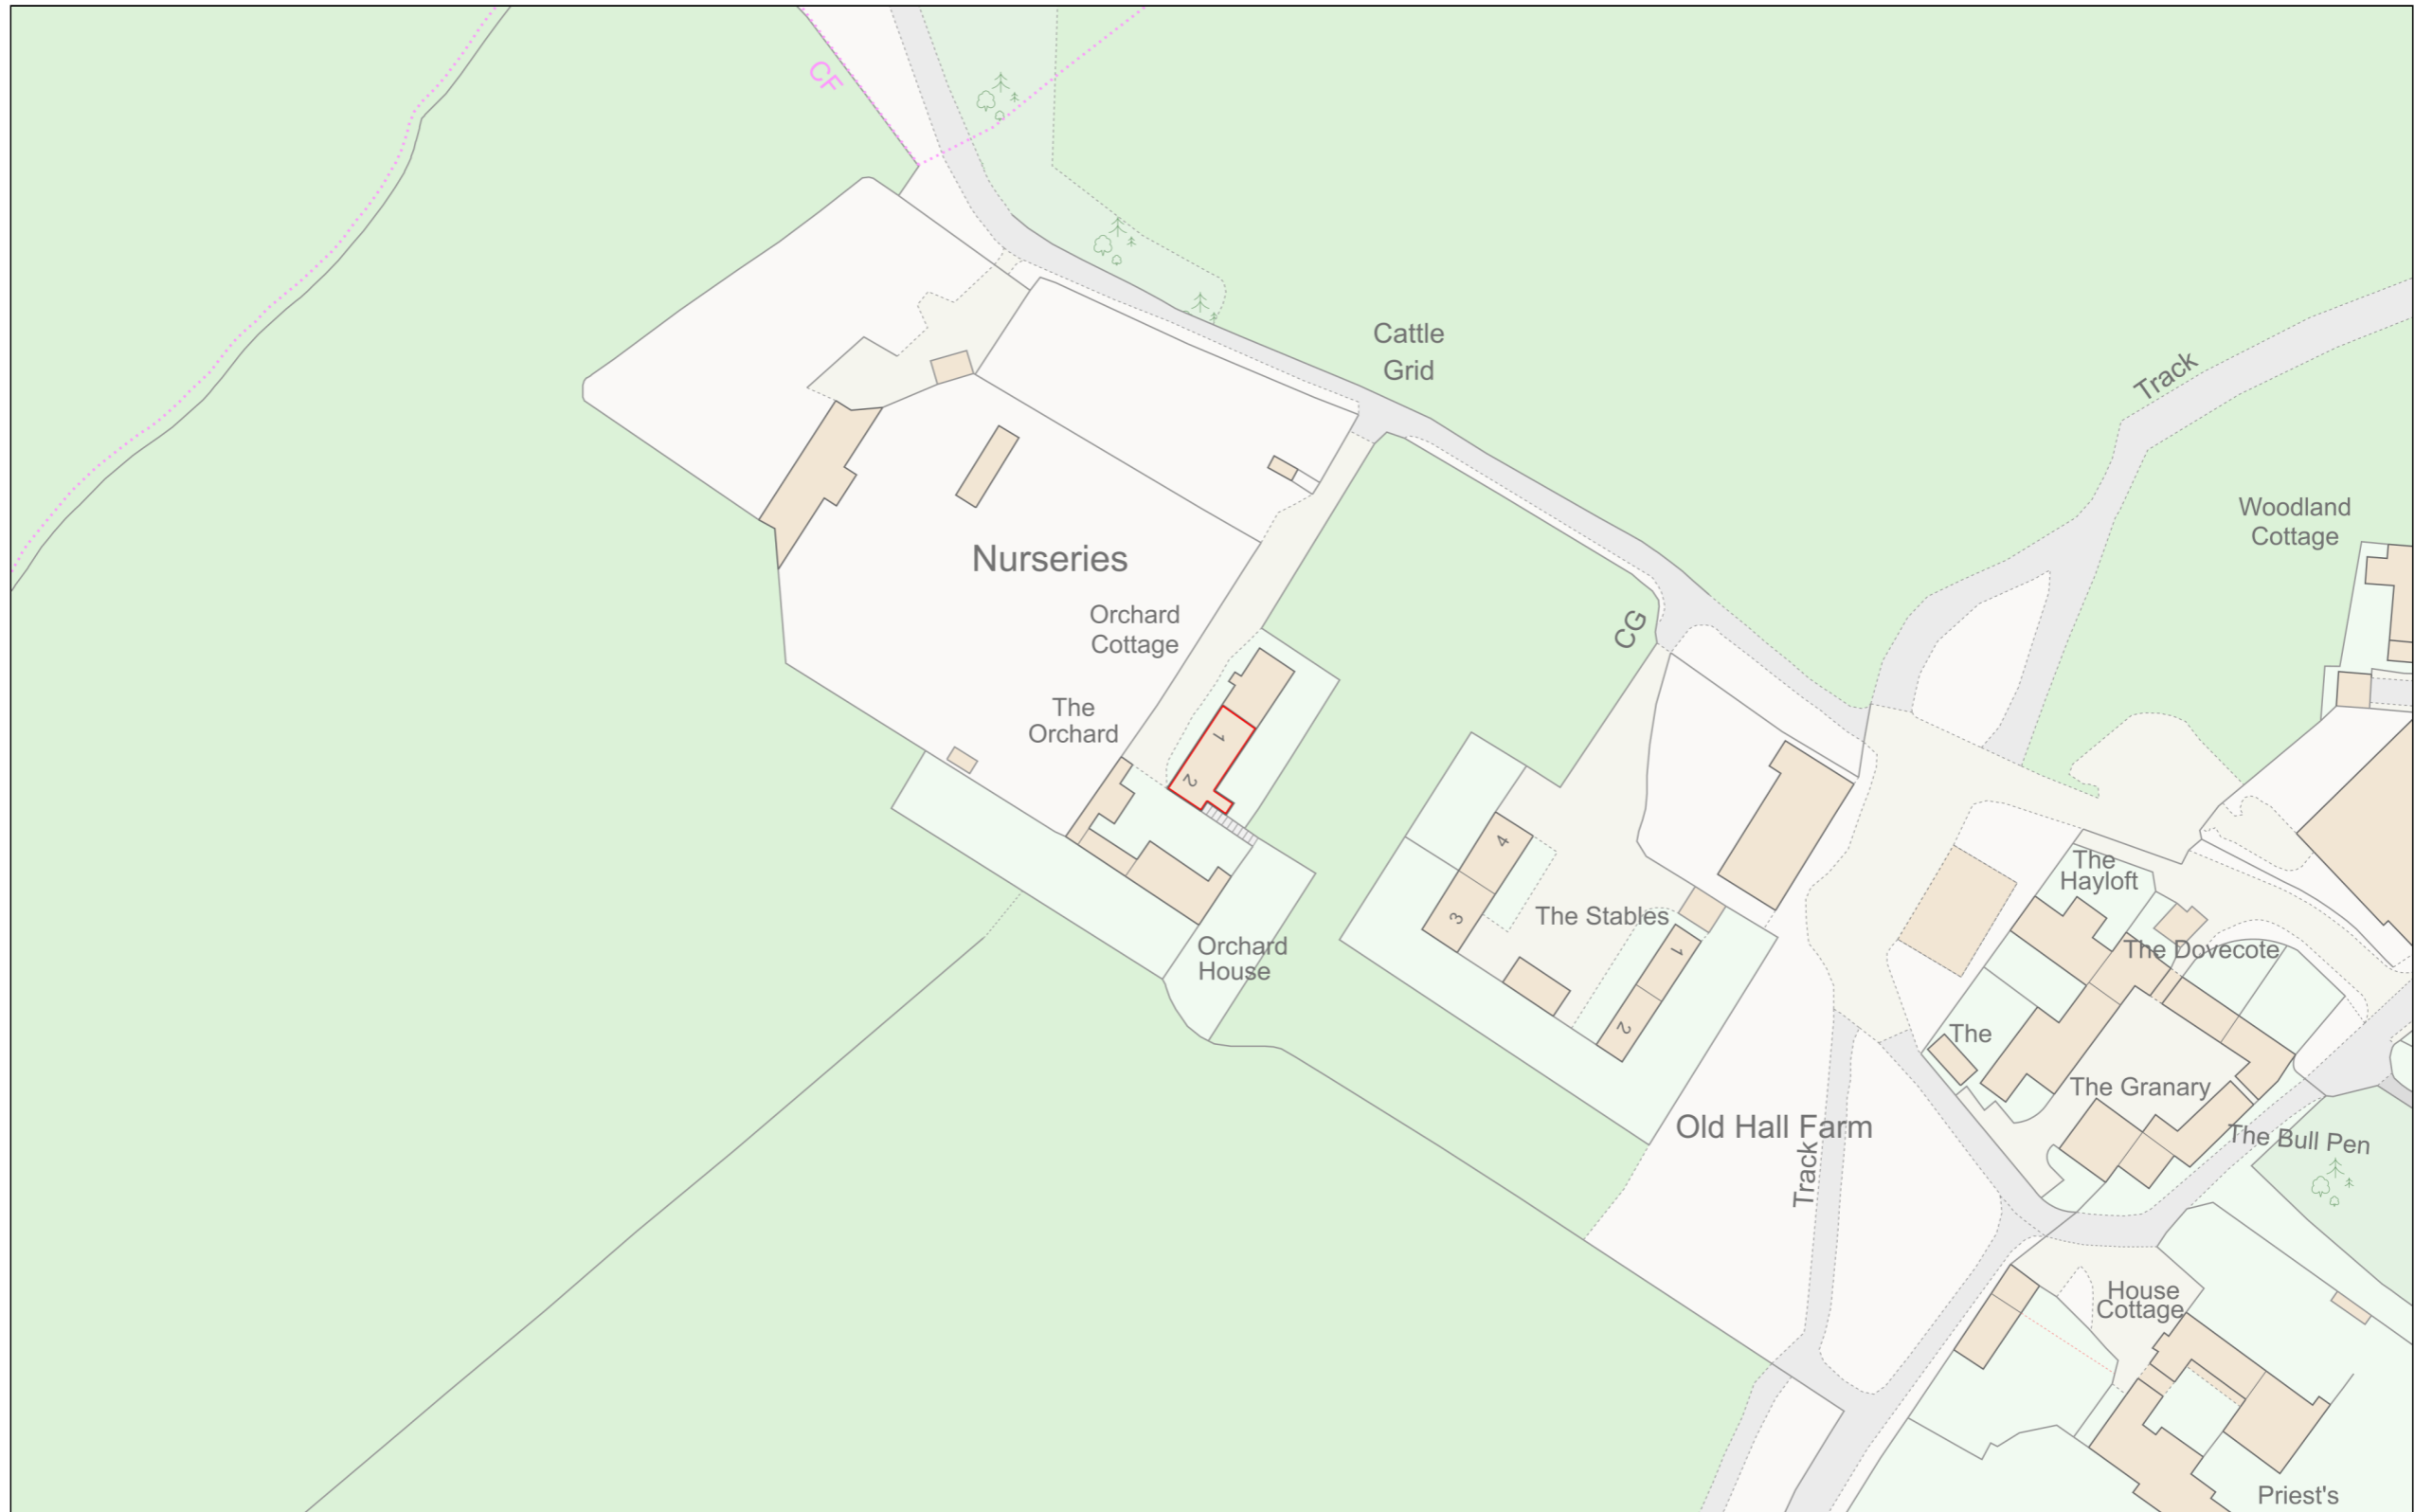

Location Plan

Site Address: The Old Chapel, Orchard Lane, Puddington, Neston, CH64 5SG

Date Produced: 03-Mar-2024

Scale: 1:1250 @A3

Planning Portal Reference: PP-12855233v1