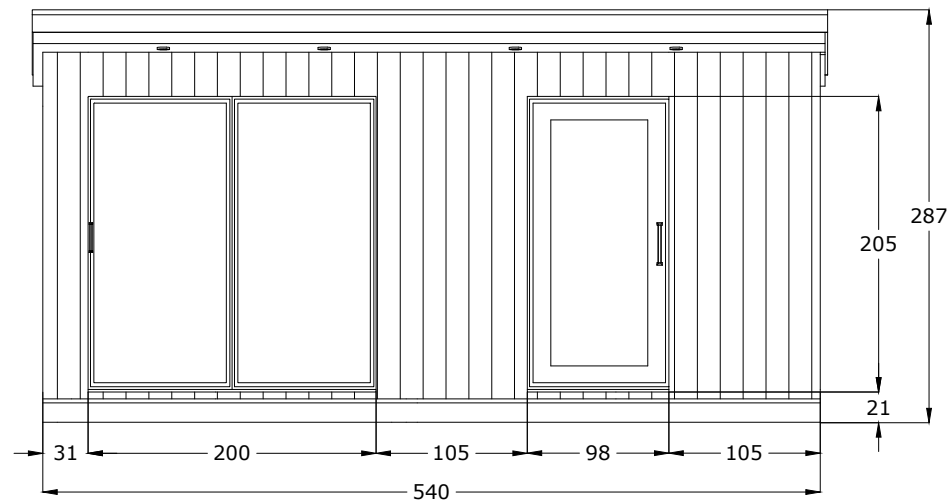

TOP VIEW

PERSPECTIVE VIEW

FRONT VIEW

RIGHT SIDE VIEW

LEFT SIDE VIEW

BACK VIEW

 <p>Green Space <i>Dunbar</i></p> <p>Address: Green Space Dunbar/Bellonfird Ind Estate, Bethaven, EH42JW</p>	<p>TITLE CABIN 3x5 m without pergola Schematics</p>
	<p>CLIENT</p>