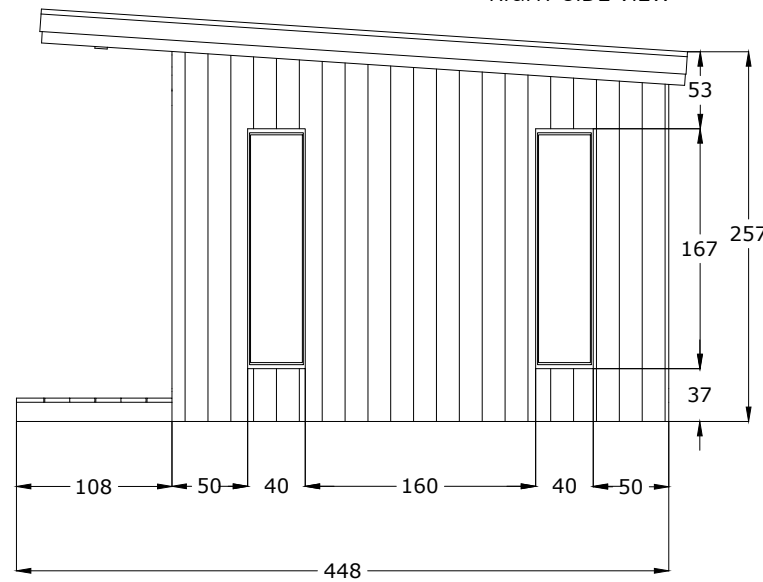

TOP VIEW

PERSPECTIVE VIEW

FRONT VIEW

RIGHT SIDE VIEW

LEFT SIDE VIEW

BACK VIEW

 <p>Green Space <i>Dunbar</i></p> <p>Address: Green Space Dunbar/Bellonfird Ind Estate, Bethaven, EH42JW</p>	<p>TITLE CABIN 3x5 m without pergola Schematics</p>
	<p>CLIENT</p>