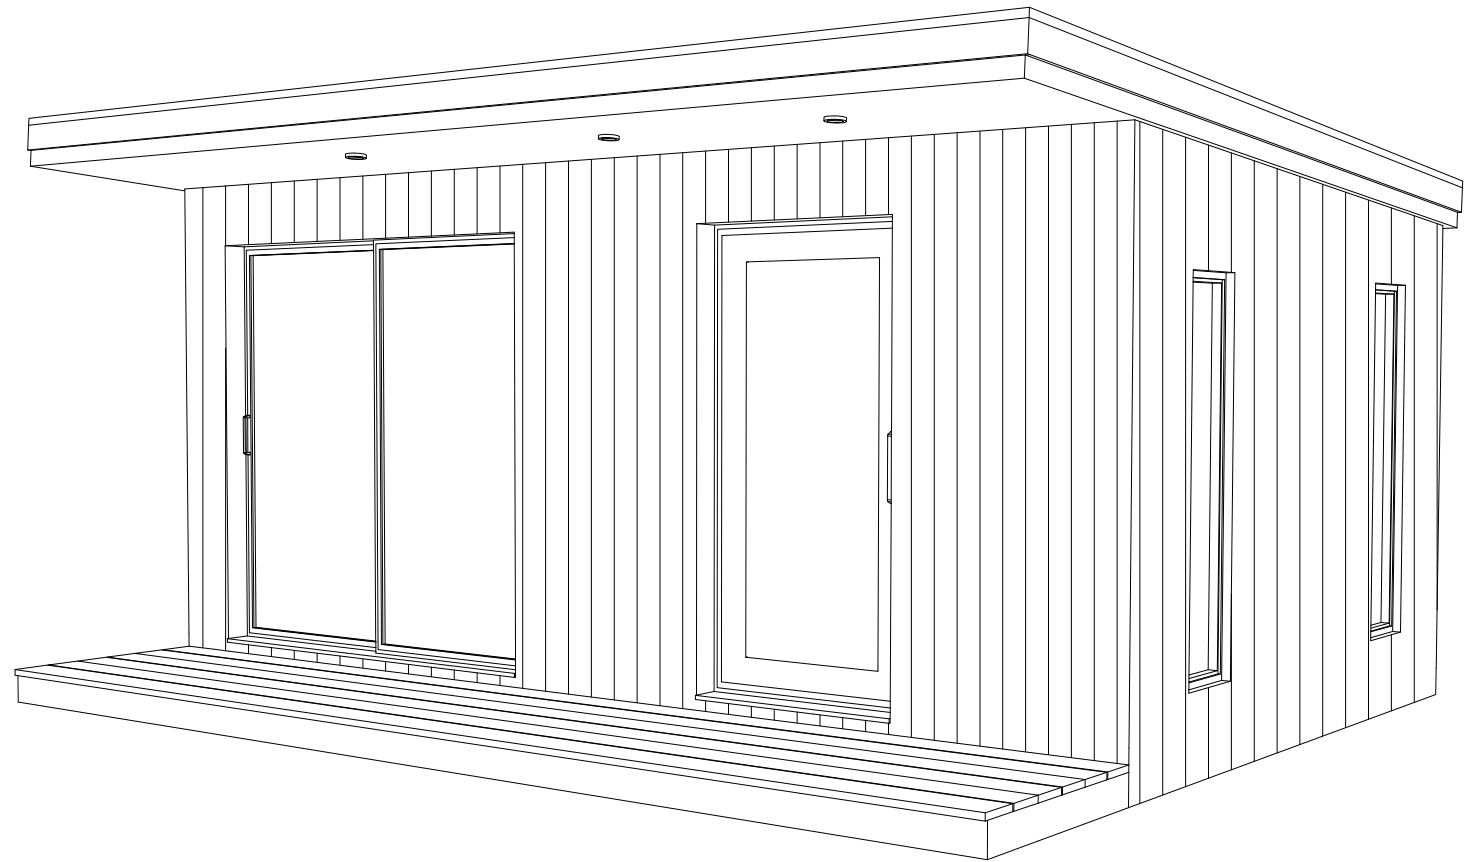

TOP VIEW

PERSPECTIVE VIEW

FRONT VIEW

RIGHT SIDE VIEW

LEFT SIDE VIEW

BACK VIEW

 <p>Green Space <i>Dunbar</i></p> <p>Address: Green Space Dunbar/Bellonfird Ind Estate, Bethaven, EH42JW</p>	<p>TITLE CABIN 3x5 m without pergola Schematics</p>
	<p>CLIENT</p>