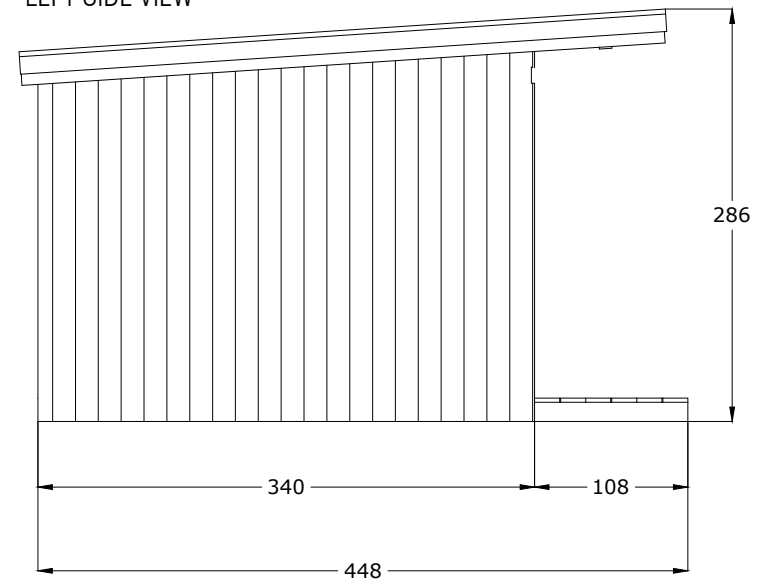

TOP VIEW

PERSPECTIVE VIEW

FRONT VIEW

RIGHT SIDE VIEW

LEFT SIDE VIEW

BACK VIEW

 <p>Green Space <i>Dunbar</i></p> <p>Address: Green Space Dunbar/Bellonfird Ind Estate, Bethaven, EH42JW</p>	<p>TITLE CABIN 3x5 m without pergola Schematics</p>
	<p>CLIENT</p>