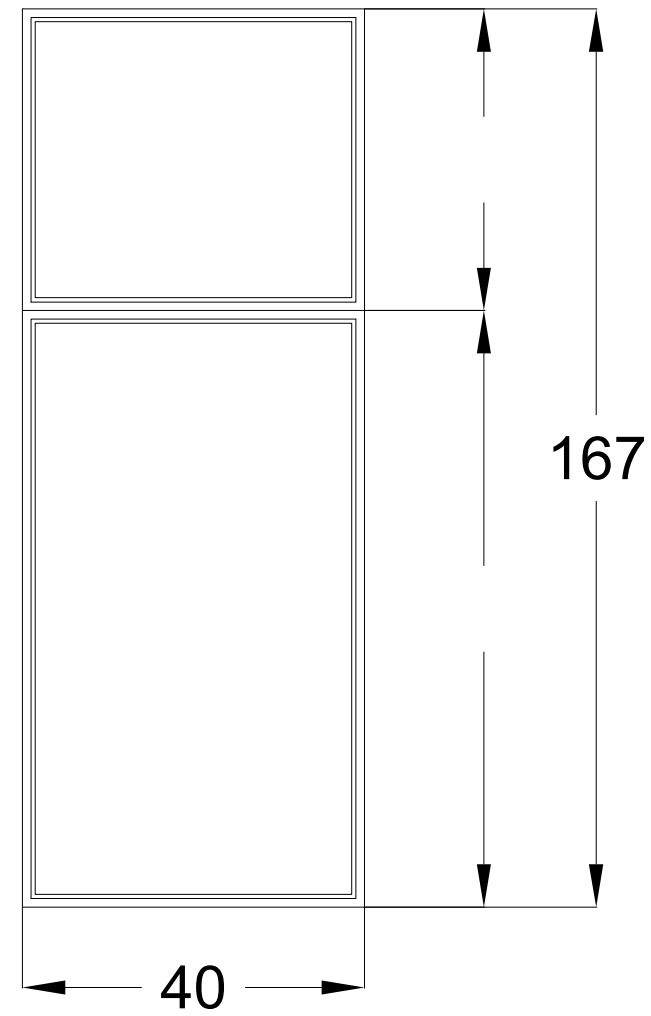

# 5X3 CABIN - Window and Door Materials

①

SLIDING DOOR IN UPVC  
MATERIAL  
COLOUR RAL 7016

X1

②

SINGLE DOOR  
UPVC MATERIAL  
COLOUR RAL 7016

X1

③