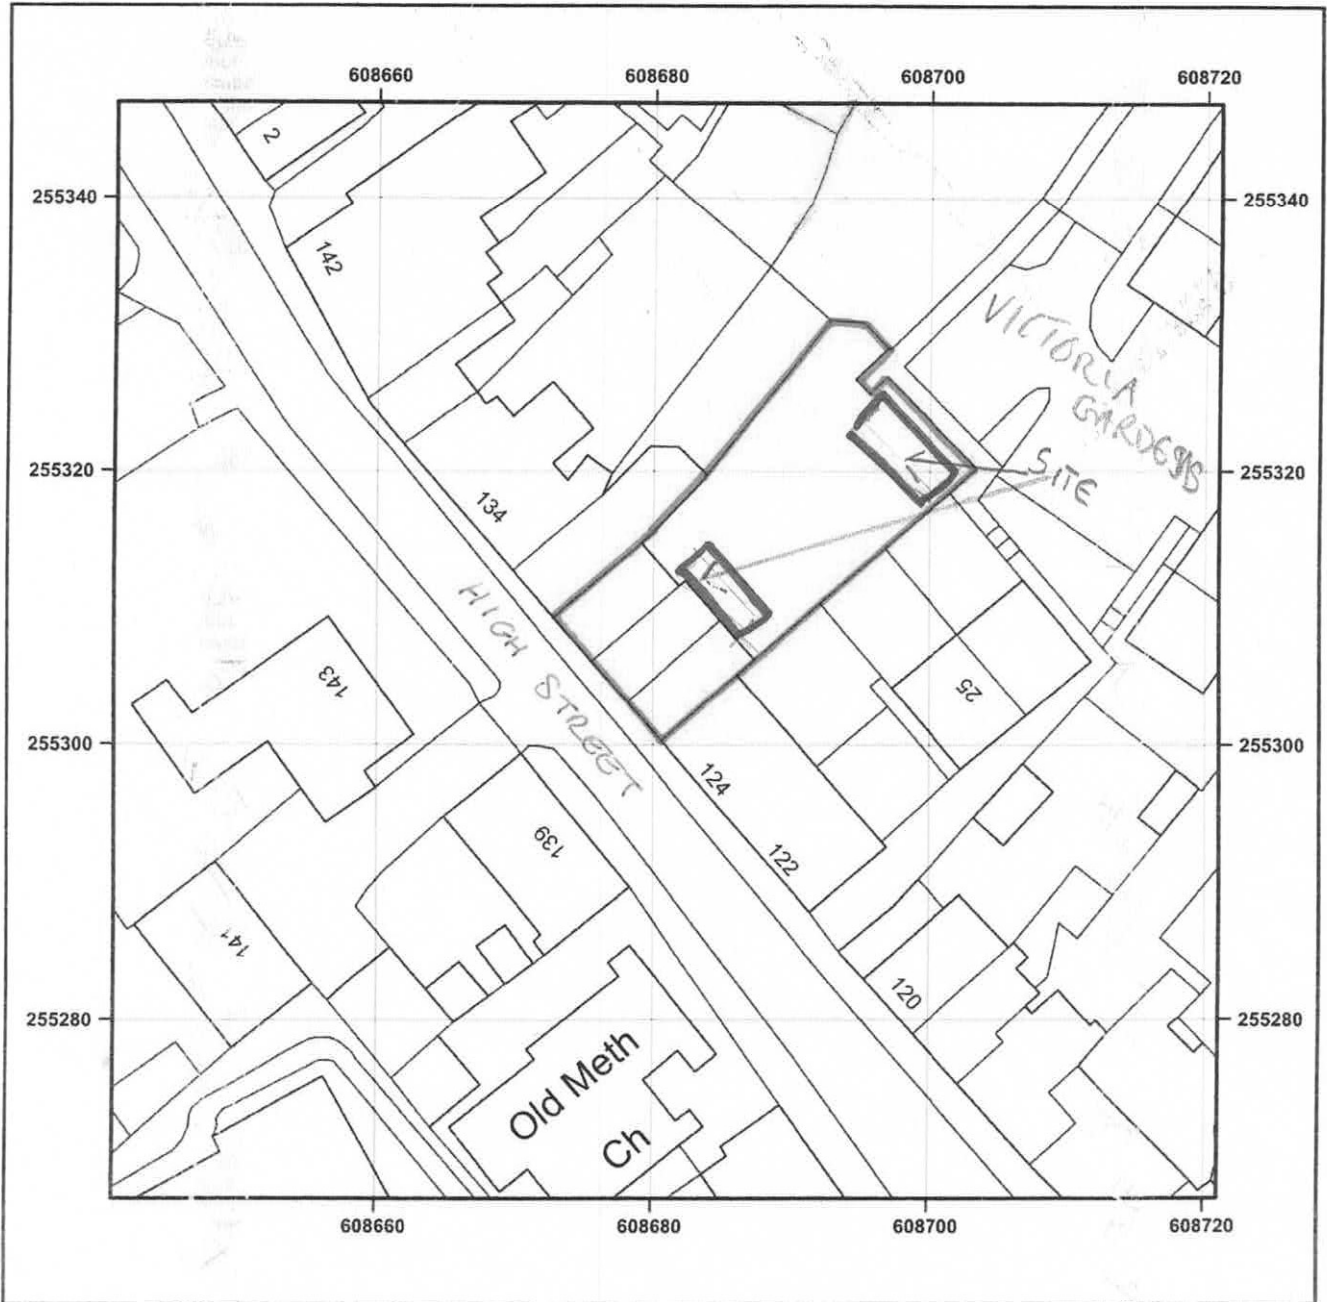

SITE LOCATION

© Crown copyright and database rights 2024 OS AC0000848283. Public rights of way shown on this map have been taken from Local Authority definitive maps. The representation on this map of any other road, track or path is no evidence of the existence of a right of way.

Scale 1:500 - 1cm = 5m

126, HIGH STREET, NEEDHAM MARKET, IPSWICH, IP6 8DW
Supplied by: www.ukmapcentre.com
Serial No: 284276
Centre Coordinates: 608681,255307
Production Date: 12/04/2024